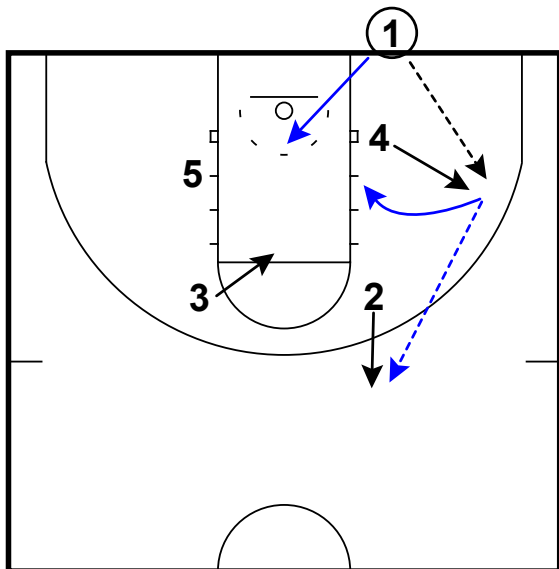

Kentucky - BLOB - Diamond exit clear out ghost ISO ATO

Frame 1

pass out & diamond formation