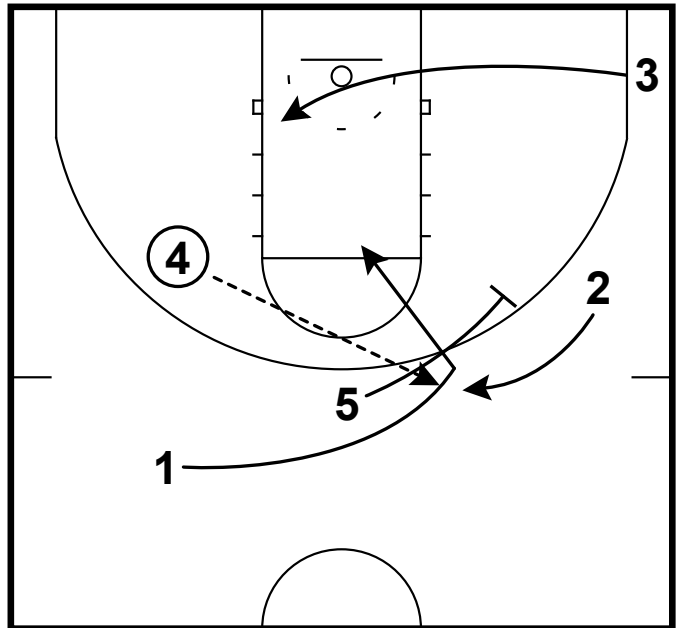

Frame 2

baseline cut asking the ball, combined with misdirection pin down of 1 & away screen (5)