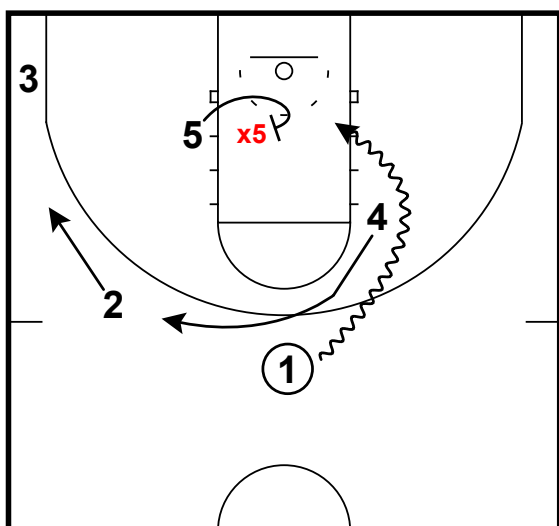

# Kentucky - BLOB - Diamond exit clear out ghost ISO ATO

Frame 1

pass out & diamond formation

Frame 2

clear & pass to exit at top

Frame 3

ghost combined with lock screen to ISO attack