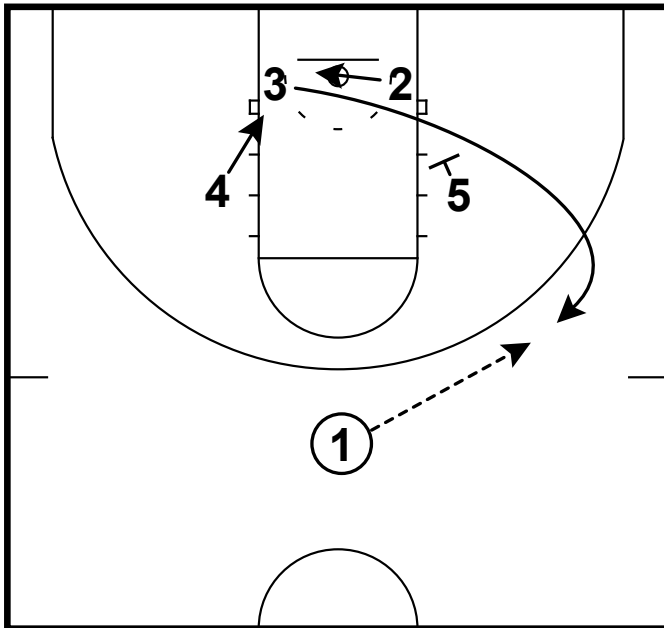

Duke - Misdirection turnout to High Seal

Frame 1

pass to wing after turnout