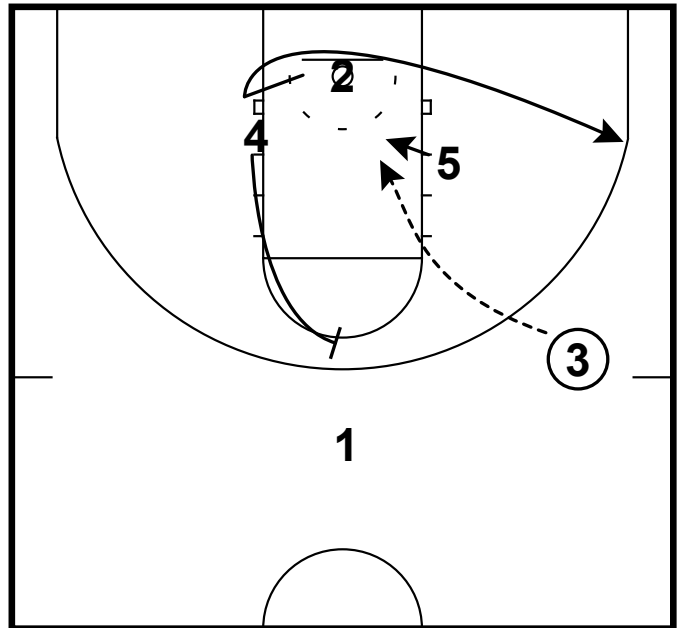

Frame 2

2nd misdirection turnout combined with fake flare action & lob pass in high sealing