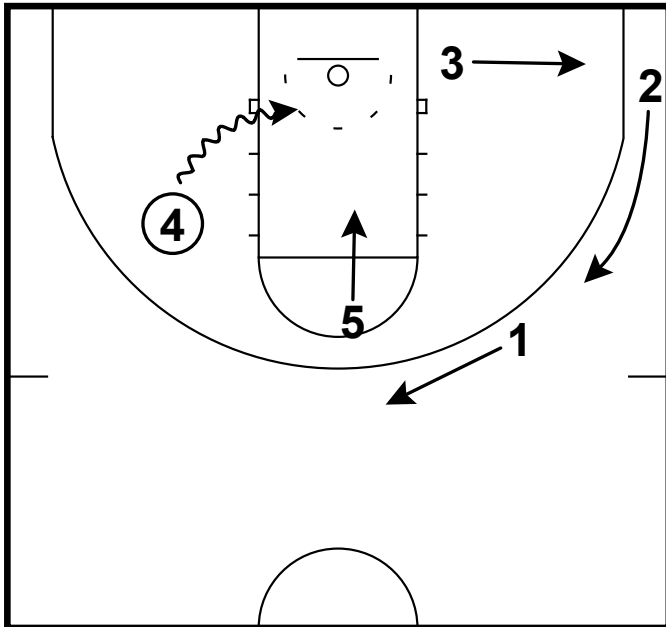

# Ohio State - Misdirection zoom to ISO

Frame 1

pass to elbow & relocation

Frame 2

reject the pin down & pass to screener

Frame 3

ISO attack