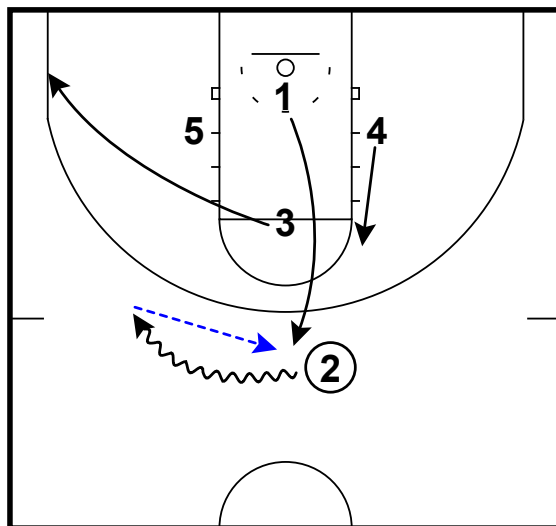

Frame 2

clear & pass to exit at top