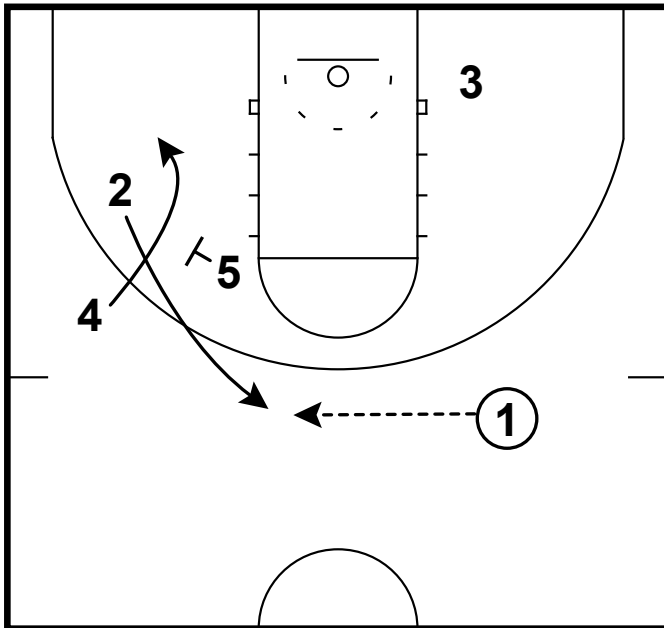

Kentucky - Misdirection ISO ATO

Frame 1

pass to exit of pin down