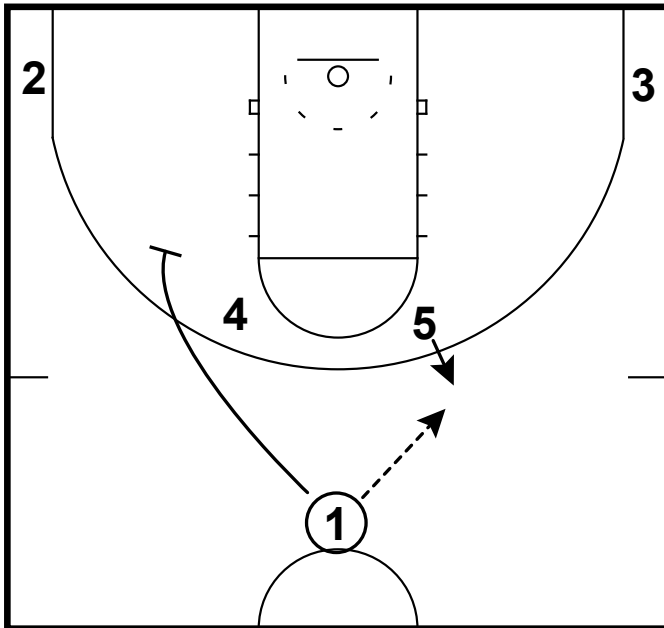

Creighton - Horns misdirection back door

Frame 1

pass to horns out