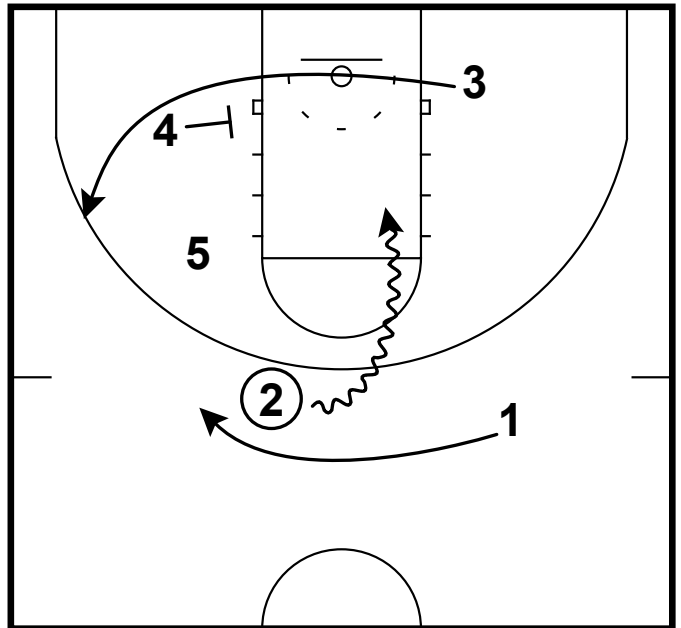

Frame 2

fake handoff & misdirection turnout to ISO attack