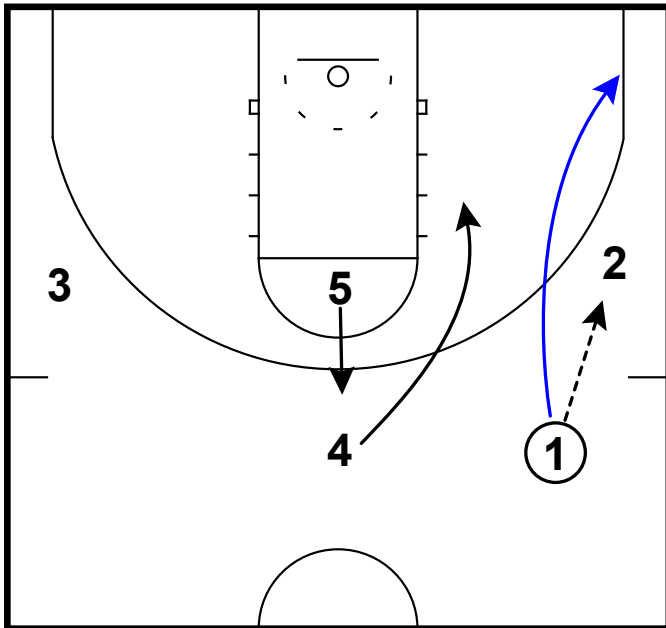

# Bucks - Iverson step-up misdirection - stretch 5

Frame 1

pass to Iverson cut

Frame 2

step up & back pass to stretch 5  
coming off of pin down

# Butler - Rip misdirection cross to elevator

Frame 1

pass to wing, cuts & relocations

Frame 2

shuffle & swing the ball

Frame 3

side PnR & misdirection turnout (2)  
leading to elevator for 4