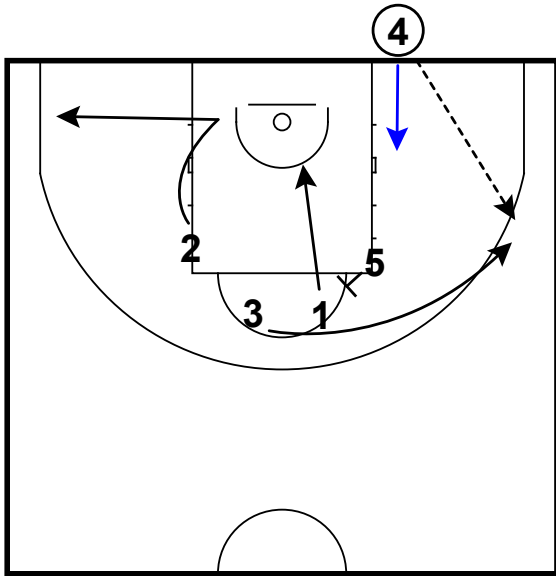

Fenerbahce - BLOB - Misdirection - choice for pg - flare

Frame 1

cuts & pass to turnout