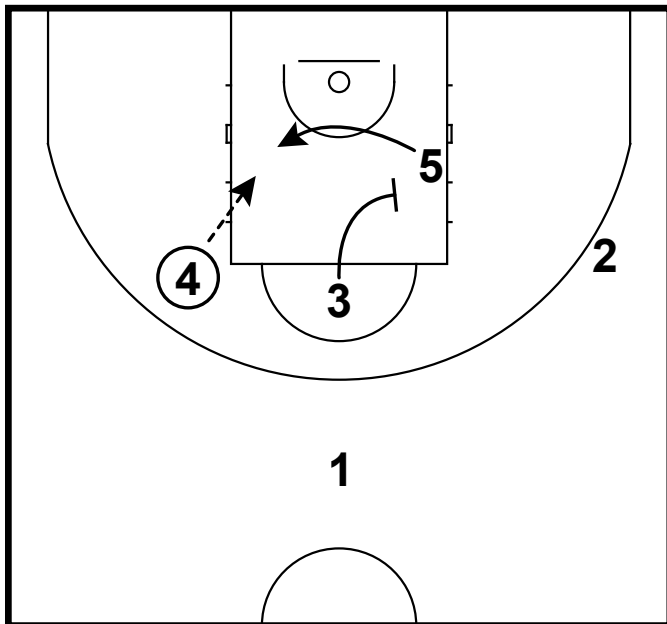

# UCAM Murcia - Diamond decoy rip

Frame 1

pass to turnout & pass back

Frame 2

decoy turnout & pass to elbow

Frame 3

STS integration & feed the post