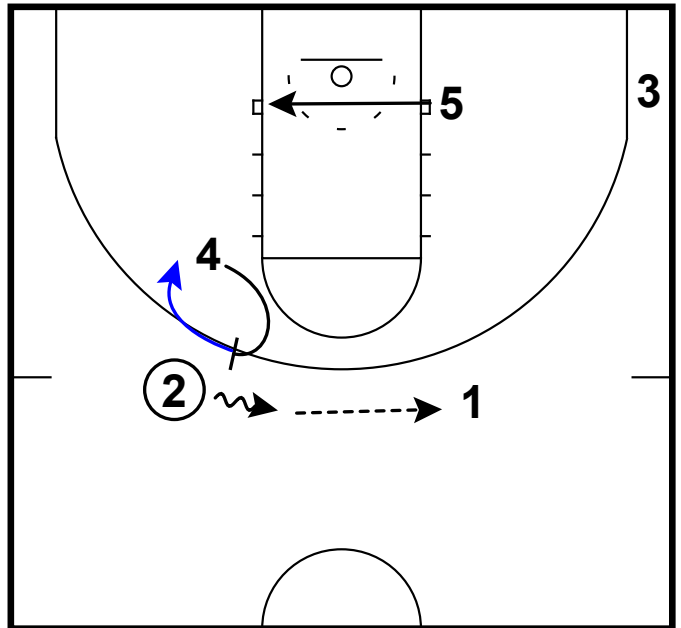

Frame 2

side PnR & pass