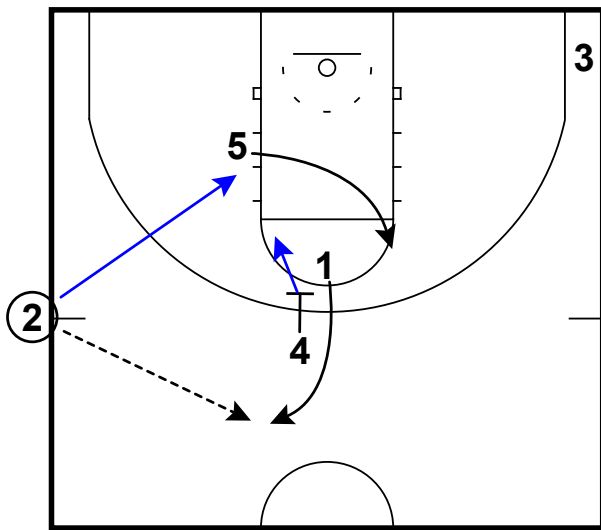

Creighton - SLOB - Misdirection back door ATO

Frame 1

pin down & relocations