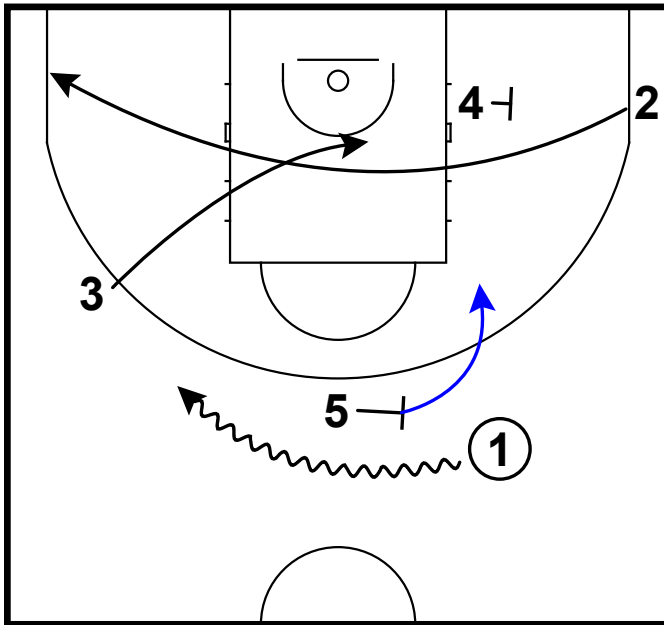

Zalgiris - Cross screen trick-post-up PF

Frame 1

top PnR & baseline screen plus relocations