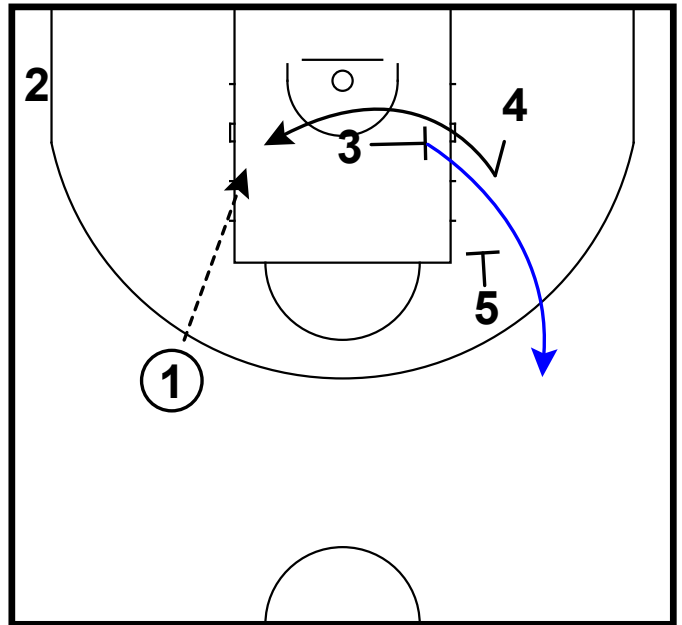

Frame 2

cross STS action & feed the post