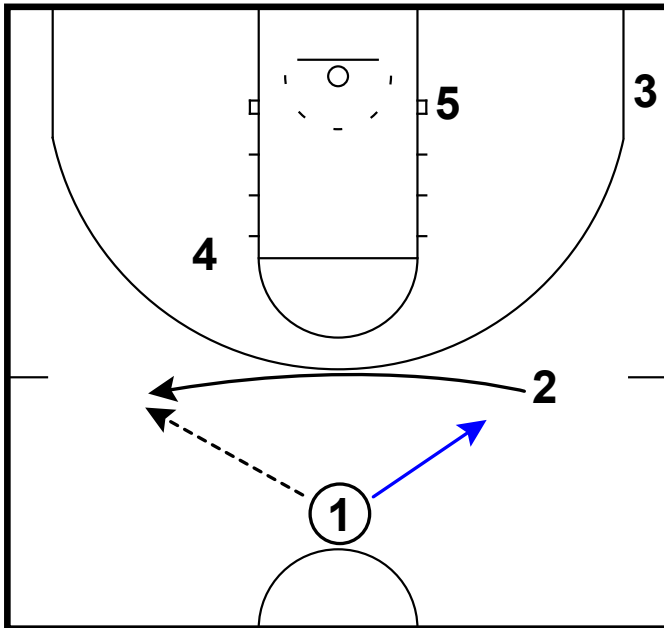

Panathinaikos - Misdirection flare

Frame 1

pass to shallow cut