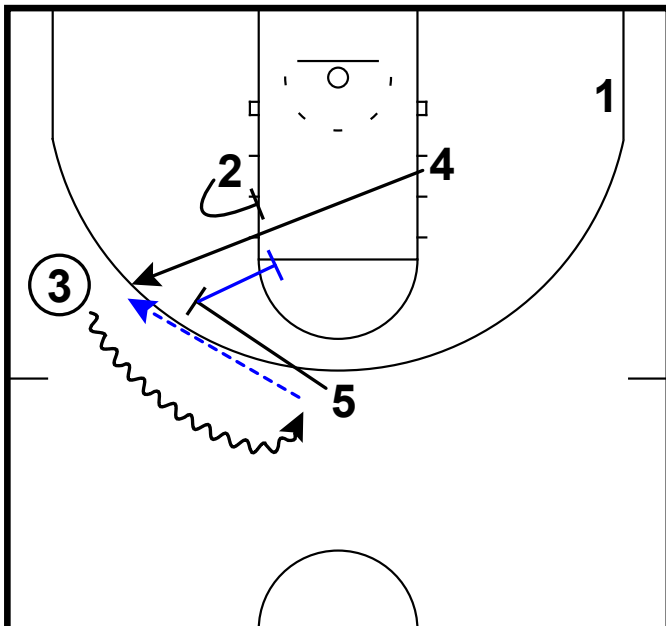

# Butler - Rip misdirection cross to elevator

Frame 1

pass to wing, cuts & relocations

Frame 2

shuffle & swing the ball

Frame 3

side PnR & misdirection turnout (2)  
leading to elevator for 4