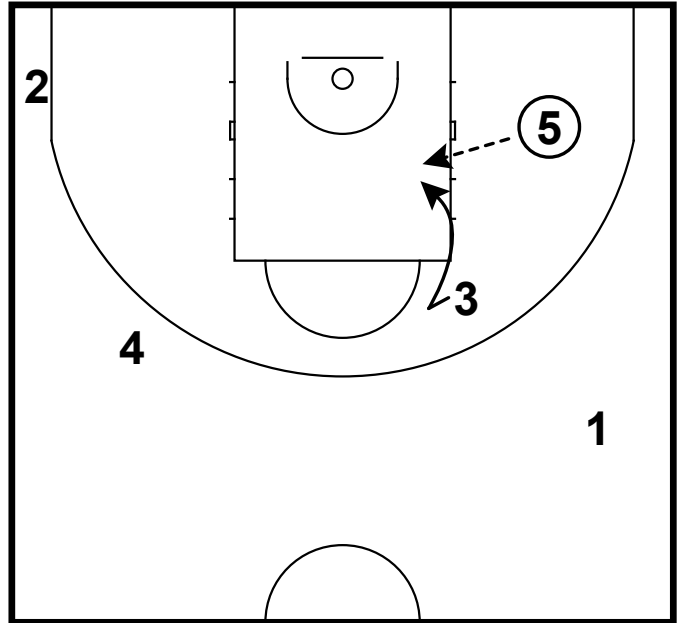

## Table of Contents

|      |  |    |
|------|--|----|
| 1.   | Half court & SLOB/BLOB sets                              | 3  |
| 1.1  | Amyntas BC - Zipper punch back cut                       | 3  |
| 1.2  | Arizona - SLOB - Elevator misdirection ATO               | 4  |
| 1.3  | Auburn - Misdirection rip ATO                            | 5  |
| 1.4  | Belmont - BLOB - Back cut-trick play                     | 6  |
| 1.5  | Belmont - Panic backdoor set                             | 7  |
| 1.6  | Bucks - Iverson step-up misdirection - stretch 5         | 8  |
| 1.7  | Butler - Rip misdirection cross to elevator              | 9  |
| 1.8  | Creighton - Horns misdirection back door                 | 10 |
| 1.9  | Creighton - Misdirection flick pass                      | 11 |
| 1.10 | Creighton - SLOB - Misdirection back door ATO            | 12 |
| 1.11 | Croatia NT - Flip misdirection step-up back screen lob   | 13 |
| 1.12 | Duke - Misdirection turnout to High Seal                 | 14 |
| 1.13 | Fenerbahce - BLOB - Misdirection - choice for pg - flare | 15 |
| 1.14 | Furman - Horns out misdirection zoom and back cut ATO    | 16 |
| 1.15 | Iowa State - Misdirection pin down                       | 17 |
| 1.16 | Iowa State - Misdirection Punch                          | 18 |
| 1.17 | Italy NT - Misdirection side PnR reject                  | 19 |

# Amyntas BC - Zipper punch back cut

Frame 1

back screen & feed the post

Frame 2

back cut of non-PnR ball handler & pass