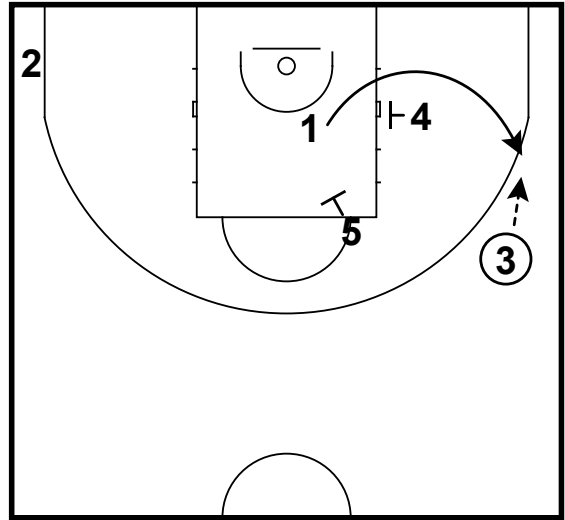

Frame 2

choice action & pass to pg in turnout