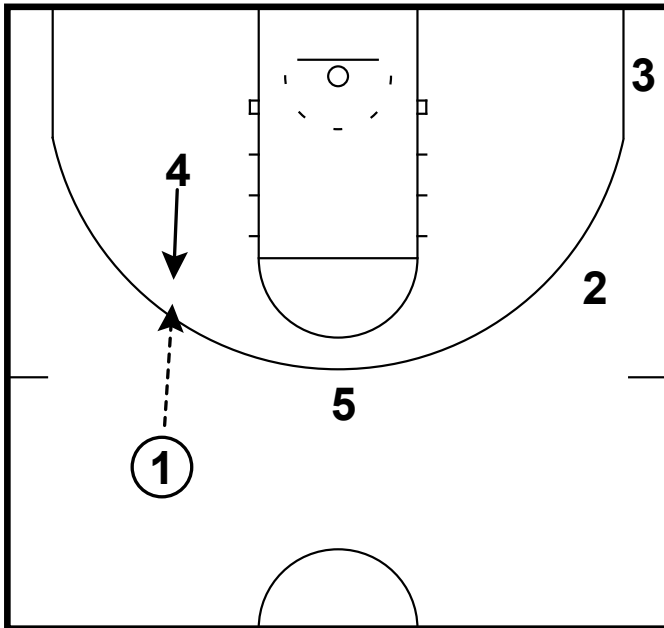

Iowa State - Misdirection pin down

Frame 1

feed the elbow extended