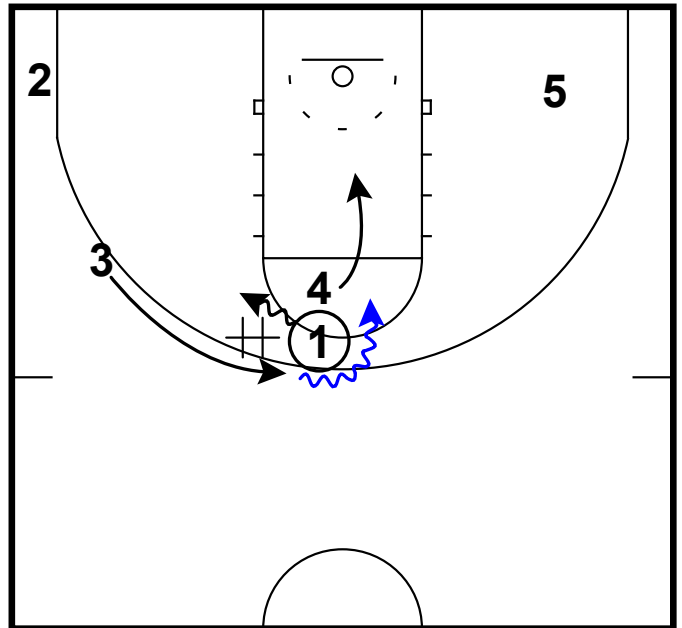

Frame 2

dive of 4 & DHO for attack