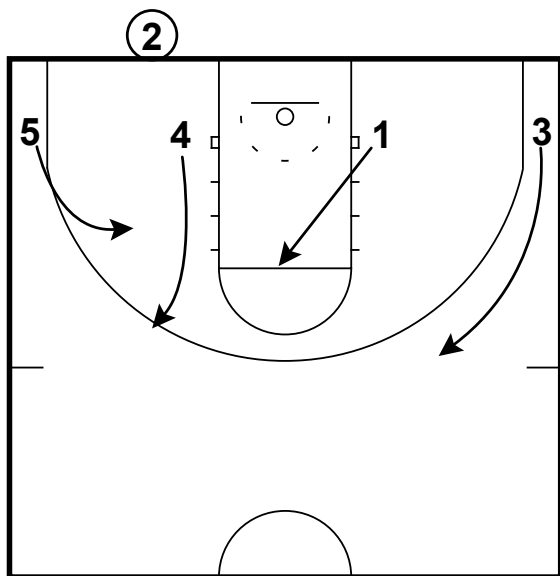

Belmont - BLOB - Back cut-trick play

Frame 1

4 coming high asking for ball & relocations