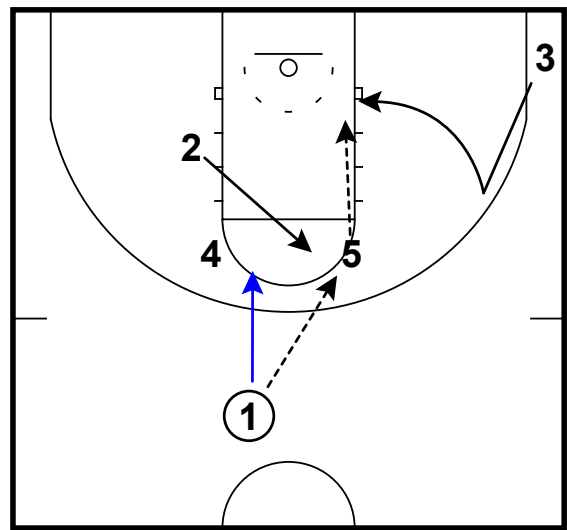

Frame 2

pass to elbow, fake triple stack formation ready for action & pass to back door cut