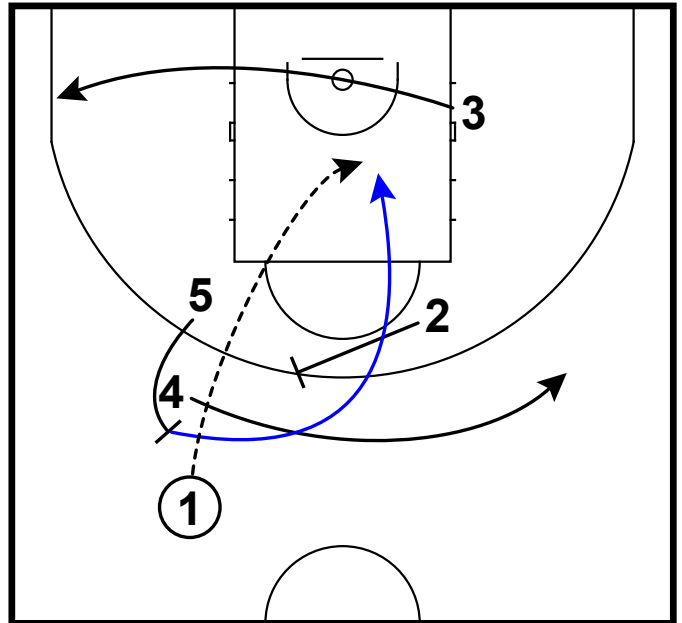

Frame 2

misdirection step up & back screen for lob pass