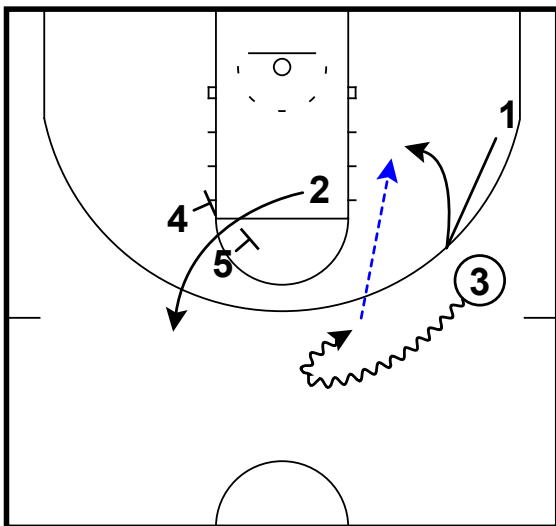

# Amyntas BC - Zipper punch back cut

Frame 1

back screen & feed the post

Frame 2

back cut of non-PnR ball handler & pass

# Arizona - SLOB - Elevator misdirection ATO

Frame 1

entry pass & relocations

Frame 2

pin down & cut inside

Frame 3

elevator misdirection & back cut

# Auburn - Misdirection rip ATO

Frame 1

side to side dribble with relocations

Frame 2

misdirection cut & back door cross screen after pass to slot