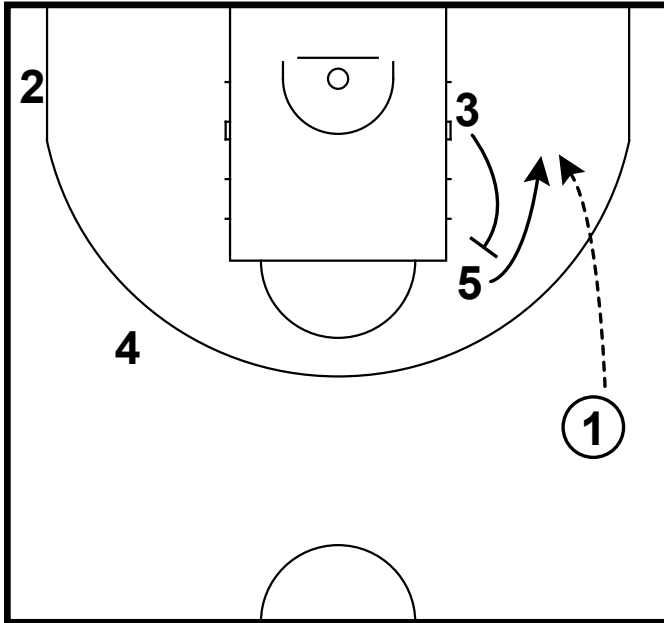

Amyntas BC - Zipper punch back cut

Frame 1

back screen & feed the post