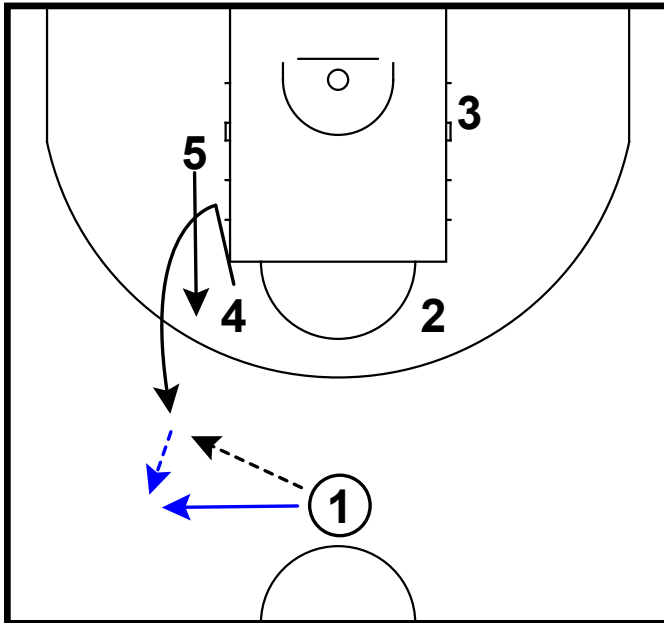

# Creighton - SLOB - Misdirection back door ATO

Frame 1

pin down & relocations

Frame 2

pass to elbow, fake triple stack formation ready for action & pass to back door cut

# Croatia NT - Flip misdirection step-up back screen lob

Frame 1

fake pin down & flip pass to point guard

Frame 2

misdirection step up & back screen for lob pass