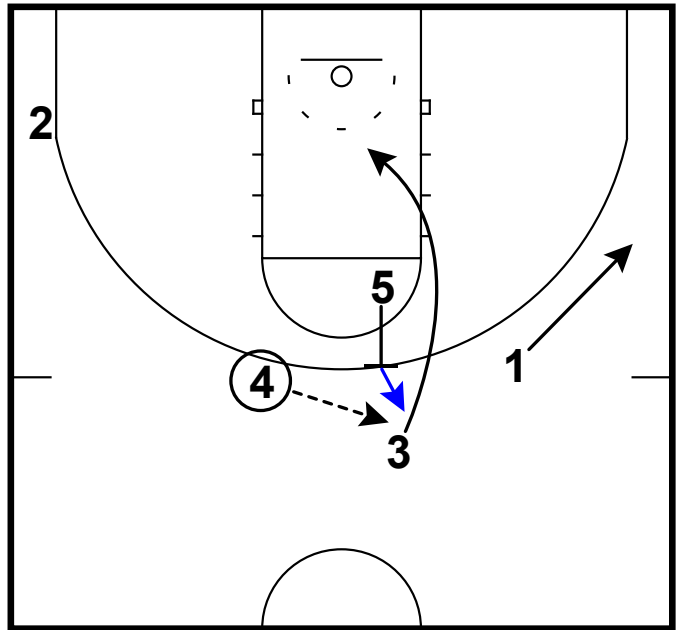

Frame 2

back screen & pass to top