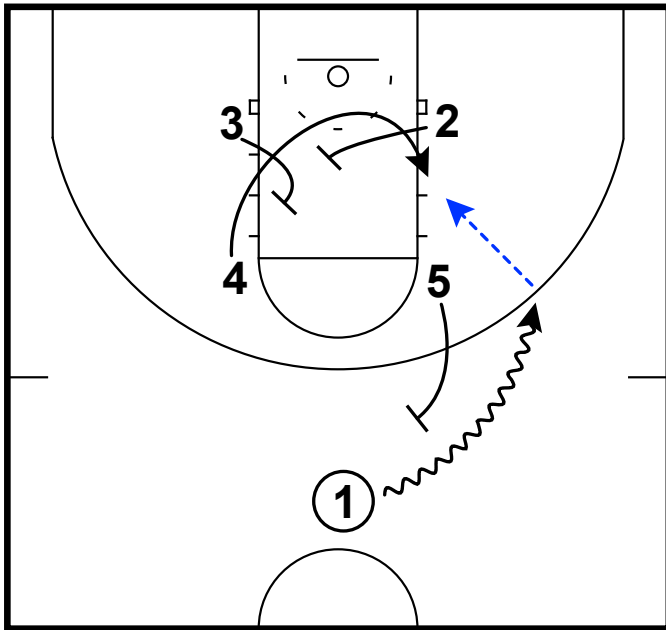

DHO & pass to exit of away sceeen

Frame 2

back screen & pass to elbow

Frame 3

seal & feed the post (Iso)

Kentucky - Box step-up double rip punch

Frame 1

step up combined with double off ball screen & feed the post