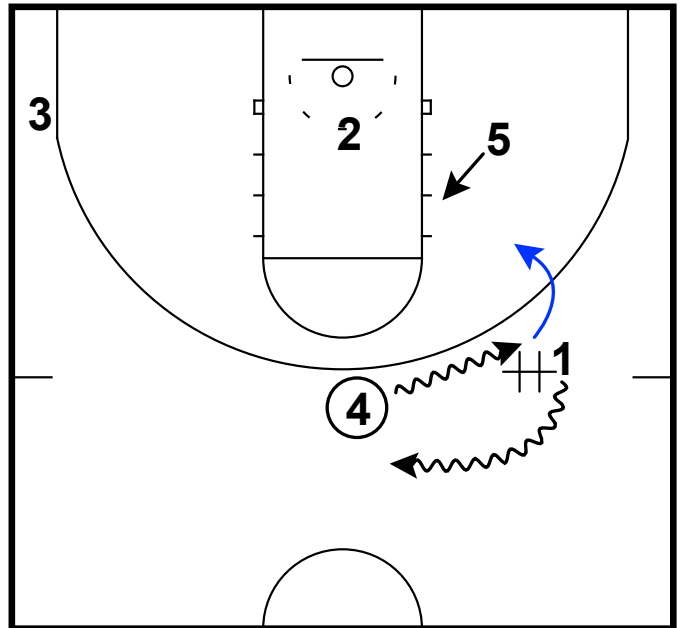

screen away

Louisiana - Flex DHO stagger

Frame 1

pass to top & curl the flex screen

Frame 2

DHO & dribble to top

Frame 3

stagger turnout (exploring options/ pass or Iso attack)