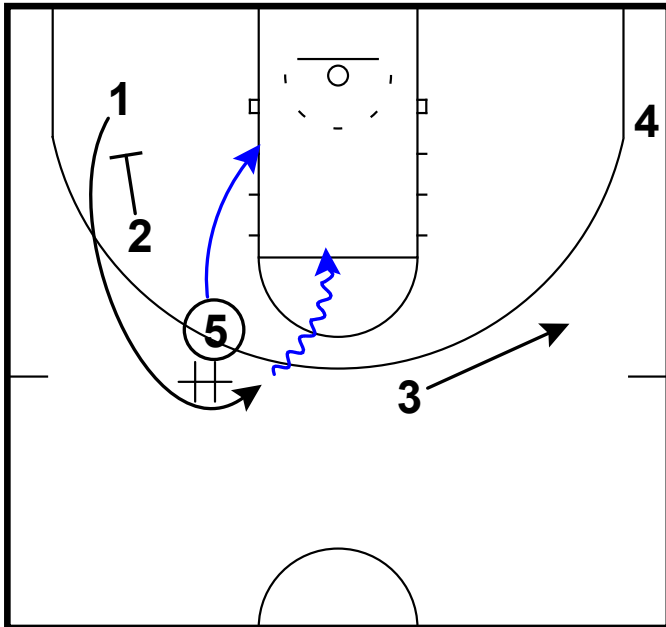

elbow DHO & attack

Kennesaw State - Horns out chin pop out zoom

Frame 1

pass to horns out screen & back screen

Frame 2

side PnR & pass to Pop (relocations)

Frame 3

pin down DHO (zoom) & attack