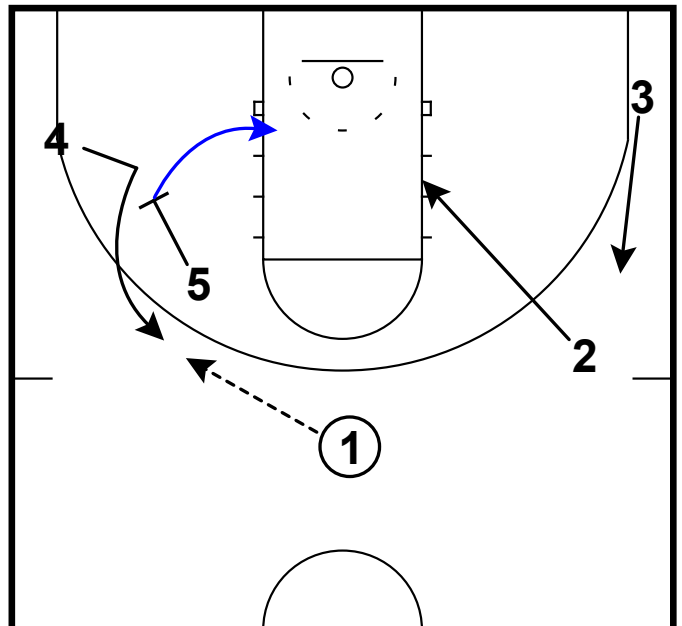

DHO & dribble to top

Frame 2

pass to wing after Iverson cut

Frame 3

ram to double ghost

Frame 4

pin down

Michigan State - Ram veer turnout