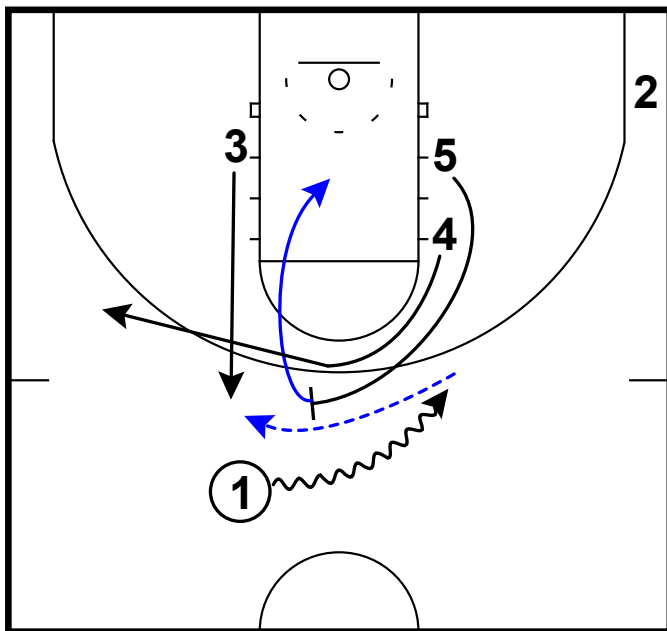

Grand Canyon - Ghost fist roll replace

Frame 1

ghost (4), PnR dive (5), replace (3)