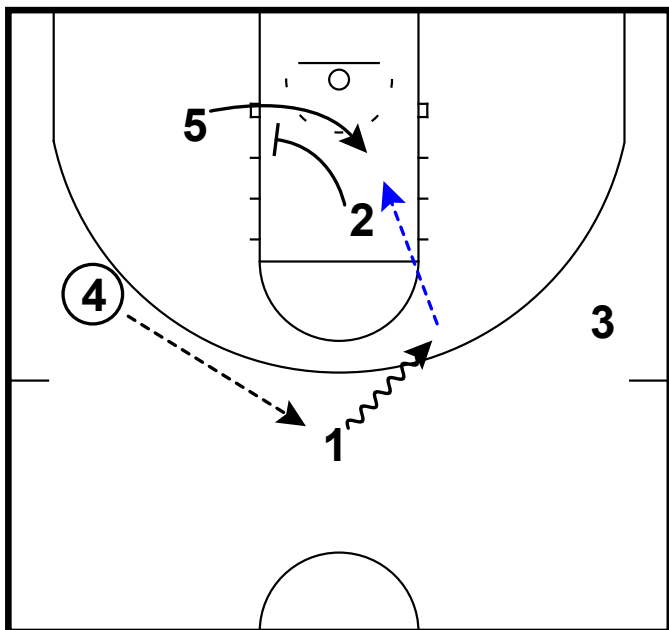

Providence - False motion to surprise cross screen

Frame 1

DHO & back screen

Frame 2

pass to 45, cross screen & STS

Frame 3

pass to top combined with a surprised back screen

Providence - Horns out flex STS twice