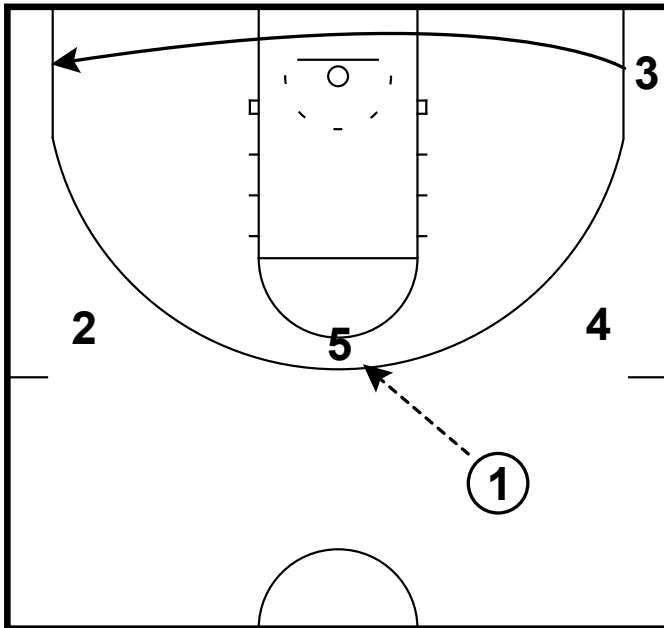

Drake - Delay flare DHO

Frame 1

pass to top & clear corner