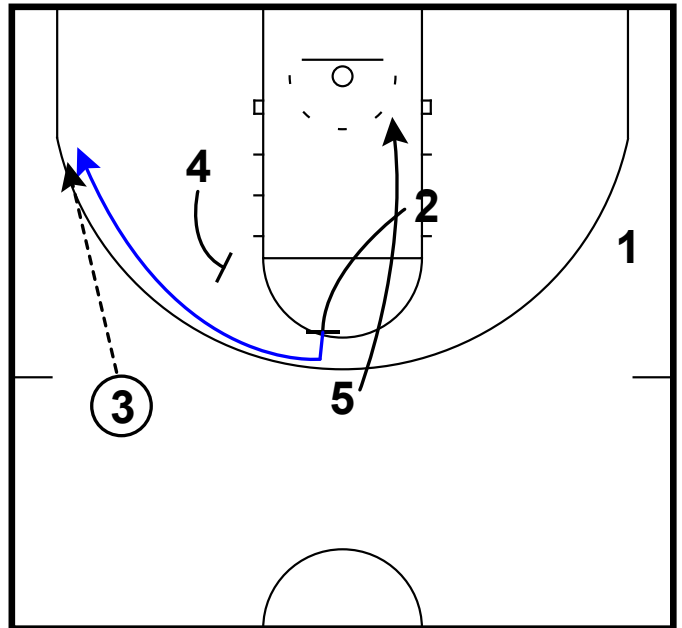

Frame 2

on ball screen followed by pin down (veer)

Arizona State - Chin invert STS

Frame 1

swing the ball & relocations

Frame 2

back screen to top (chin) leading to inverted STS with flare screen

Arizona State - Shuffle twirl stagger elevator