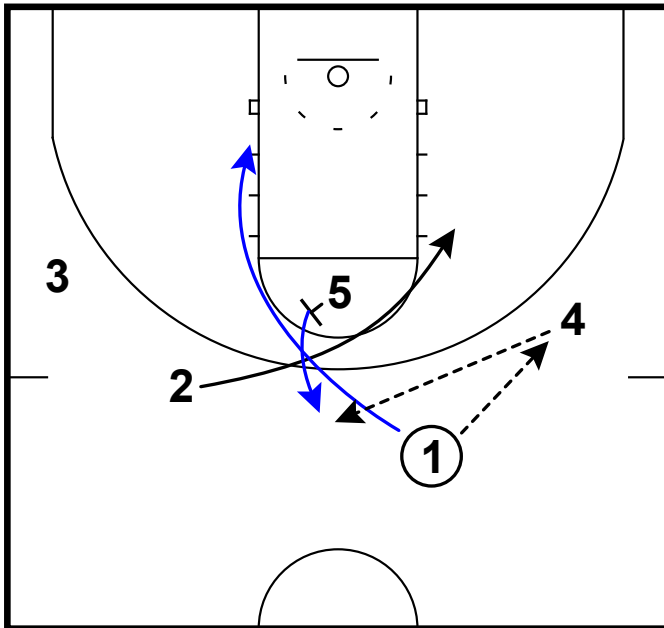

Frame 1

pass to wing & X cut. Pass back to top

Frame 2

pin down DHO (zoom), attack combined with face cut

Oral Roberts - Horns rip DHO pop

Frame 1

pass to slot & cut

Frame 2