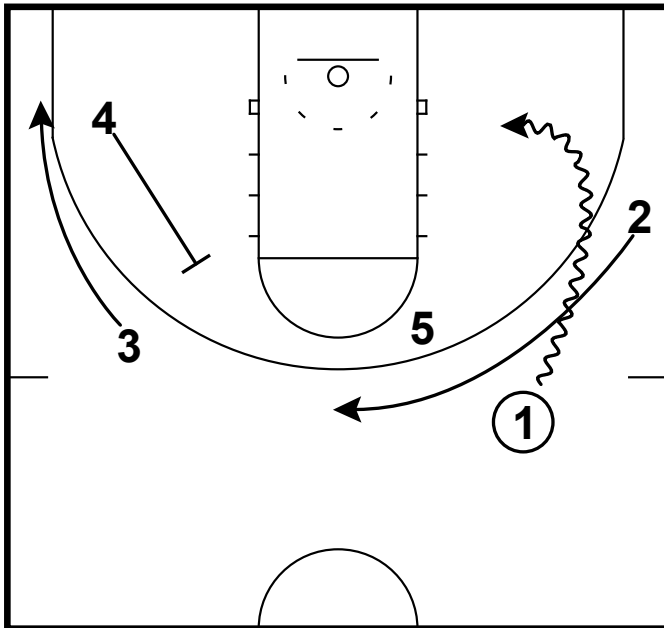

shuffle & pass to wing looking to feed the post

Frame 2

pass back & flare back screen

Providence - 21 keep hammer snap back

Frame 1

guard to guard fake handoff combined with flare away (hammer)

Frame 2

screen away