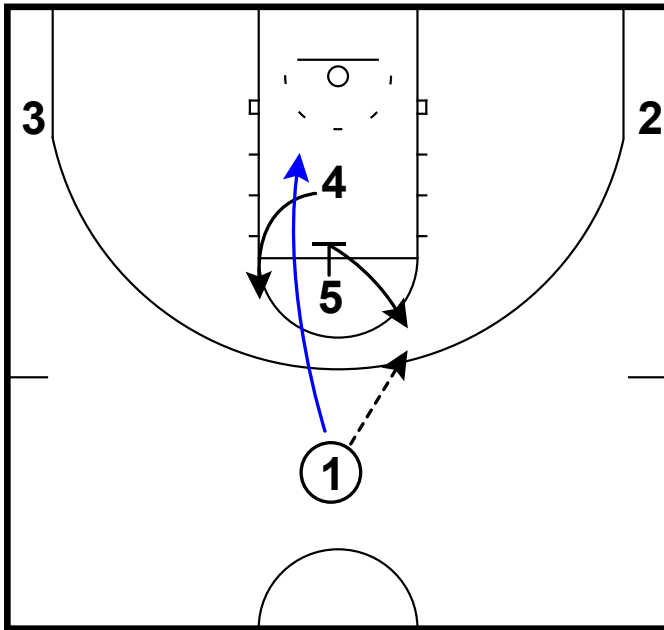

Montana State - Horns out rip DHO

Frame 1