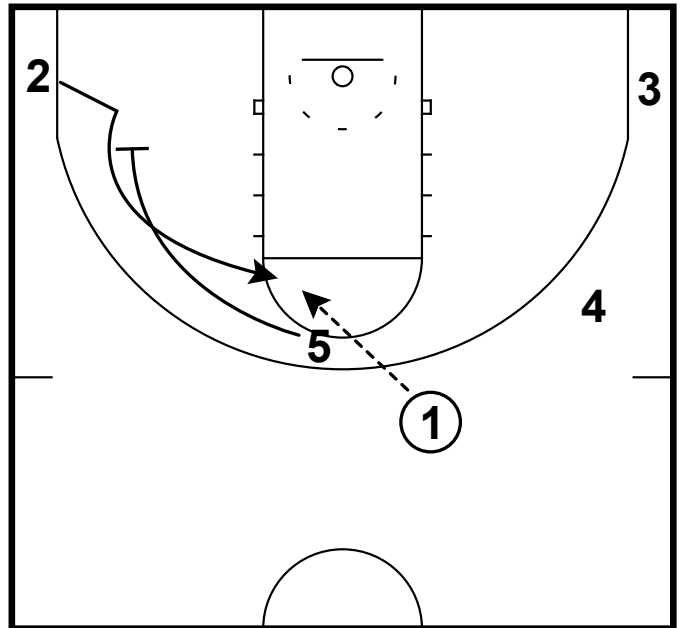

VCU - Hook ram veer

hook ram screen (3) & PnR, cross cut (2) & relocation (4)

Frame 2

pin down