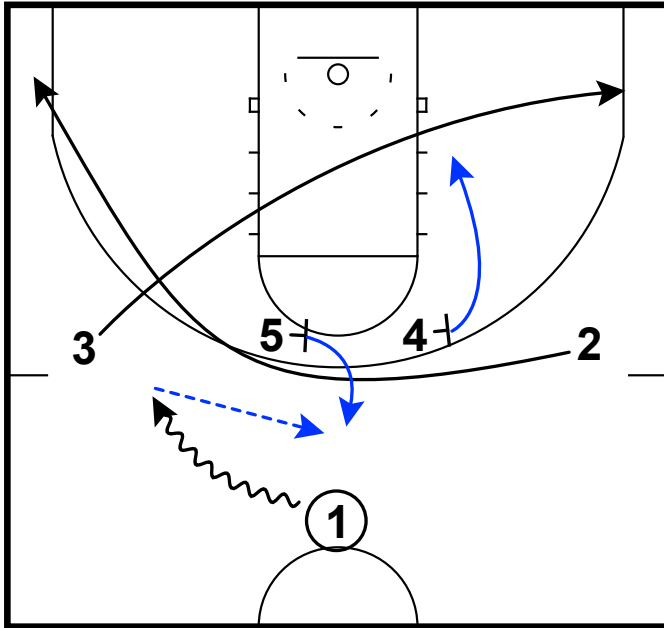

Kentucky - Iverson lift curl punch

Frame 1

Iverson cut & pass to lift on top