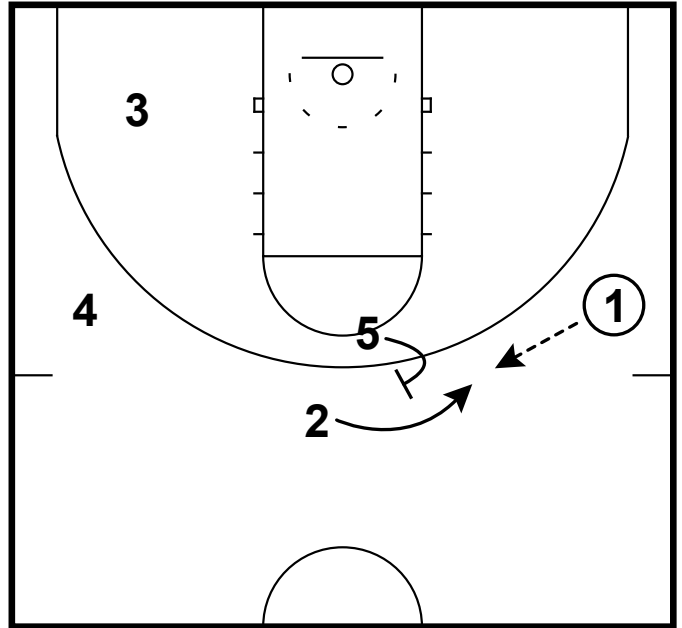

screen away

Louisiana - Flex DHO stagger

Frame 1

pass to top & curl the flex screen

Frame 2

DHO & dribble to top

Frame 3

stagger turnout (exploring options/ pass or Iso attack)