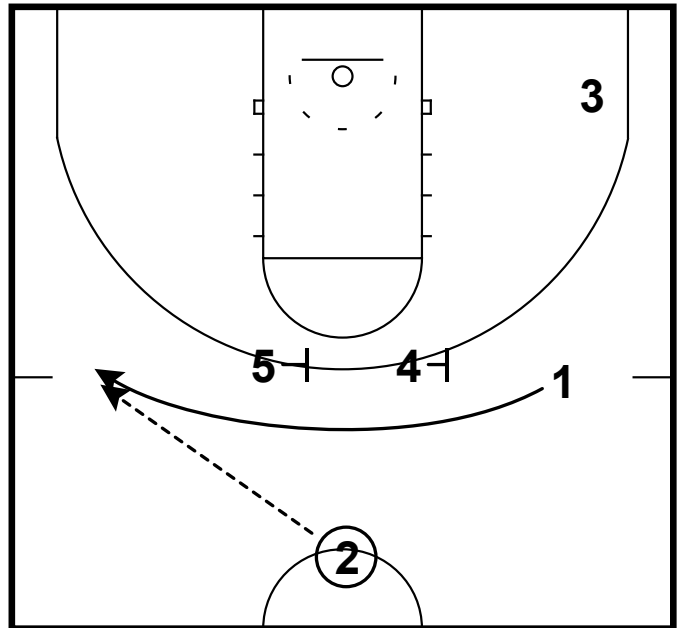

Frame 2

pass to wing after Iverson cut