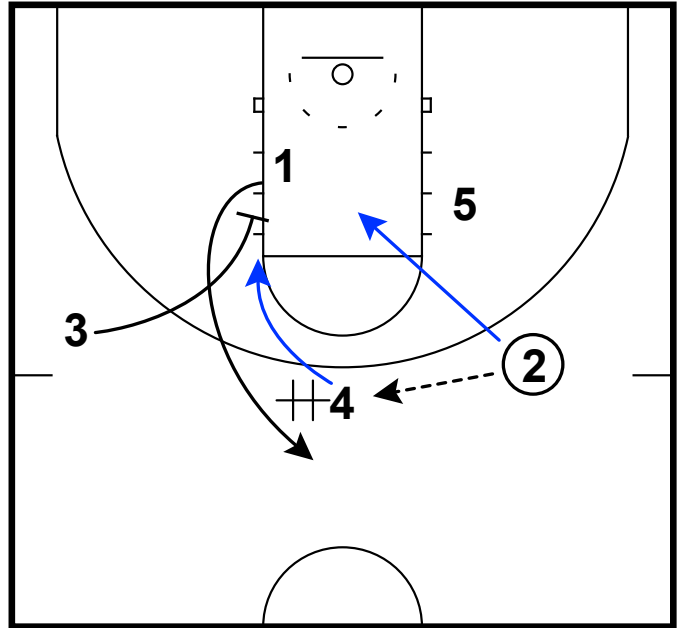

Frame 2

shuffle screen & STS

Maryland - Zipper chin turnout zoom floppy

Frame 1

pass to pin down exit & back screen

Frame 2

pass to top & turnout DHO (zoom) plus relocations

Frame 3