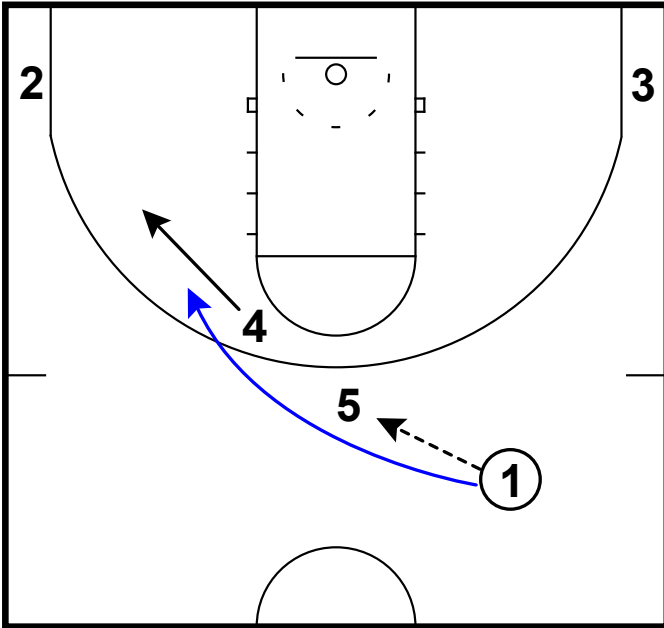

Pittsburgh - Keep stagger zoom

Frame 1

pass to top, fake handoff & relocations