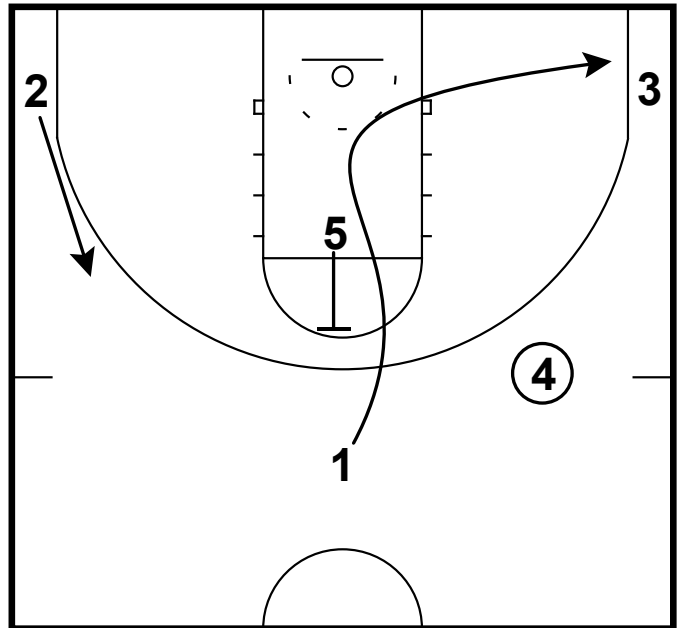

Frame 2

back screen & cut