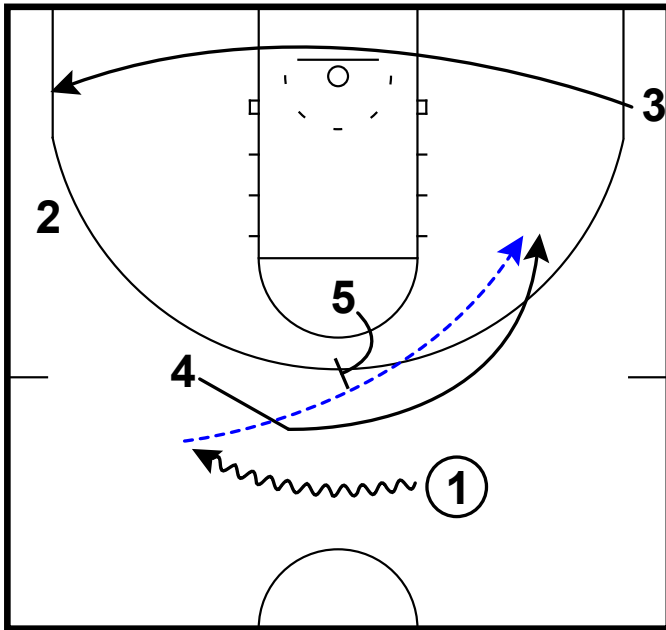

Kansas - Ghost flare clear

Frame 1

ghost screen combined with flare & empty corner