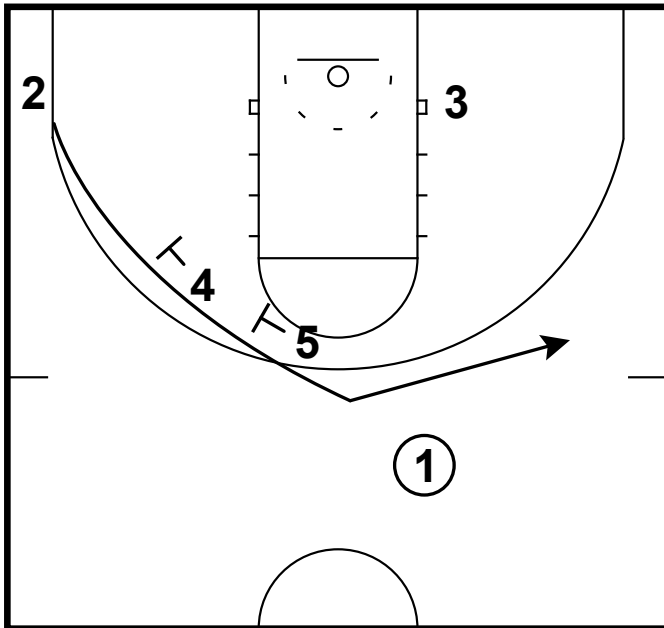

Texas A&M - Motion strong slip bulldog

Frame 1

shallow cut after stagger