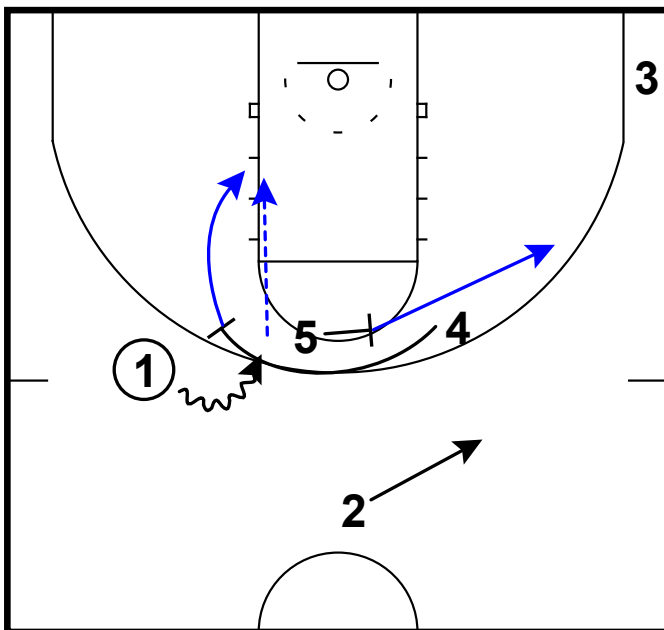

Frame 1

exchange with pass

Frame 2

pass to Iverson cut & empty the corner

Frame 3

ram to side PnR & pass to dive

Kennesaw State - Chin shuffle STS pop

Frame 1