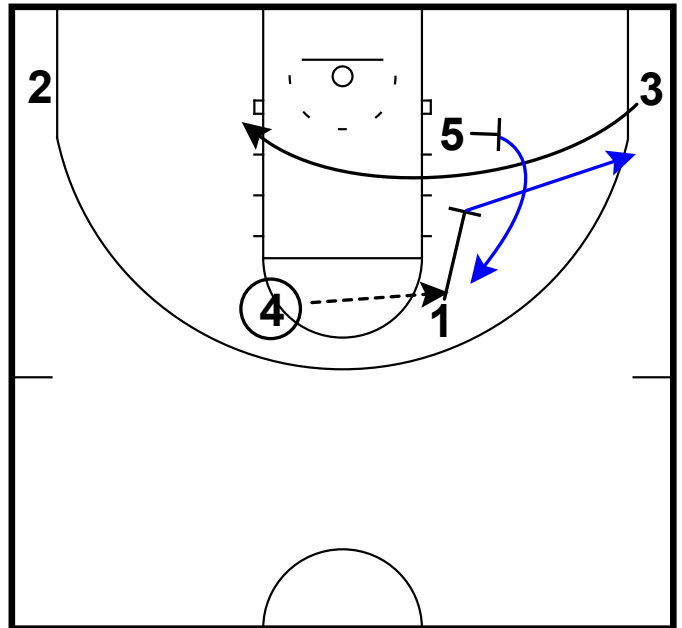

Frame 2

flex cut & STS