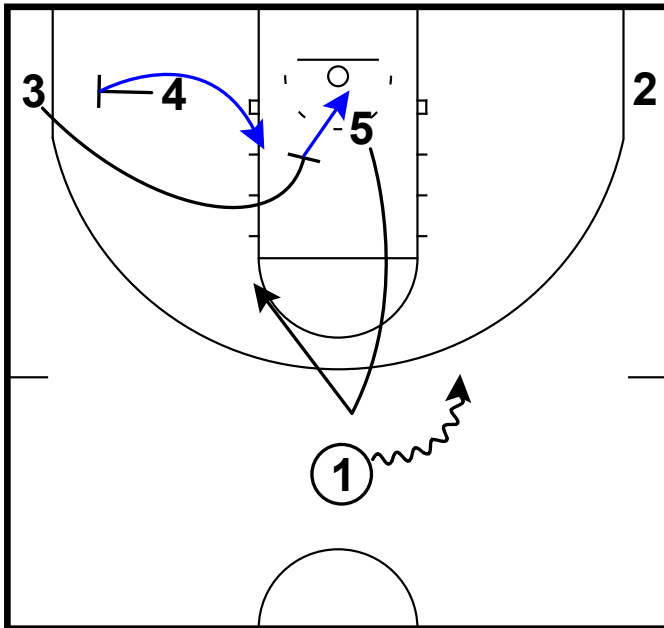

Kennesaw State - Ram hook ghost stagger

Frame 1

ram hook & ghost top PnR