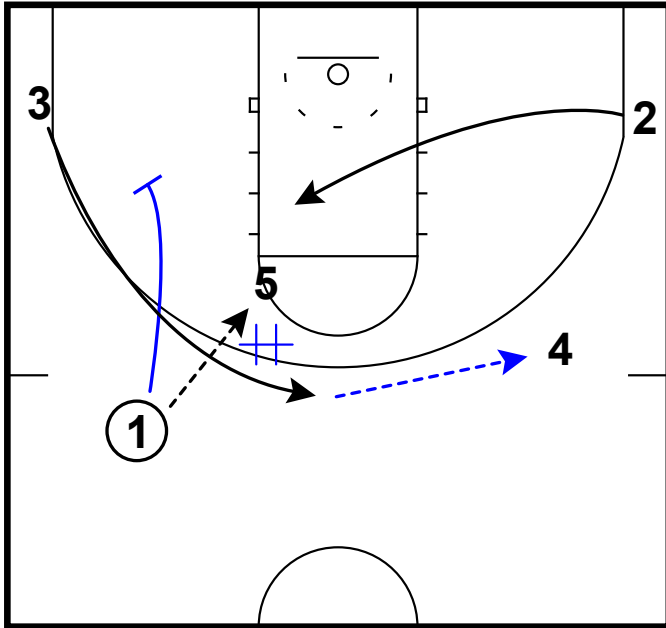

Frame 1

pass to elbow, pin down DHO (zoom) & pass to 45

Frame 2

back screen (rip) to feed the post & STS

Missouri - Box zippers clear out flare

Frame 1

pin down followed by a second one

Frame 2