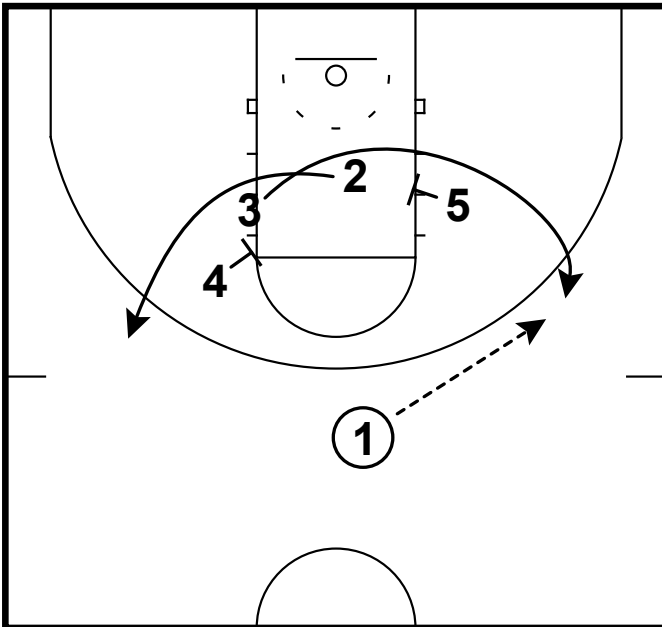

Frame 2

shuffle screen & STS

Maryland - Zipper chin turnout zoom floppy

Frame 1

pass to pin down exit & back screen

Frame 2

pass to top & turnout DHO (zoom) plus relocations

Frame 3