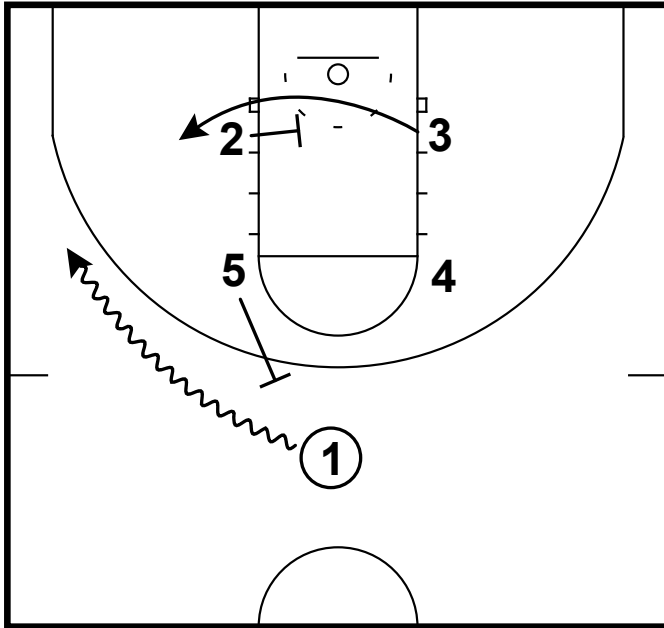

PnR combined with cross screen

San Diego State - Elbow touch elevator

Frame 1