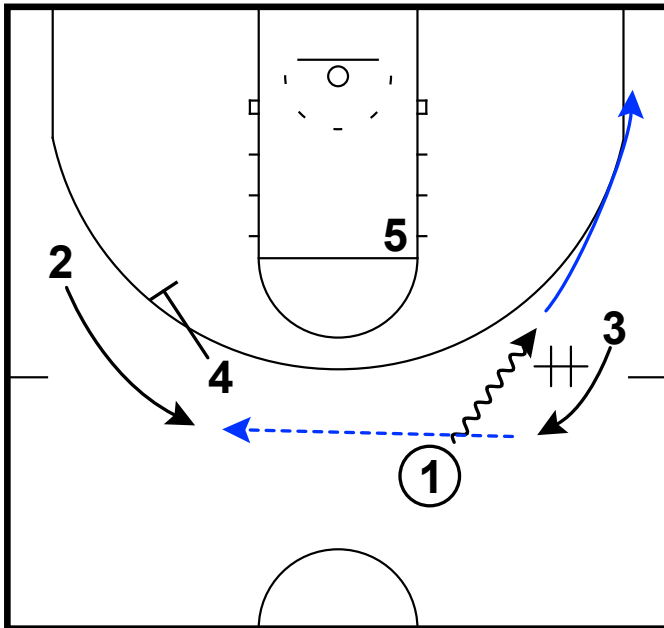

Kennesaw State - Horns pitch back fake Spain

Frame 1

pass to elbow & pass back, clear corner

Frame 2

side PnR combined with shallow cut (fake Spain)

Kent State - DHO fake chin shallow fist

Frame 1

DHO & pass to exit of away sceeen