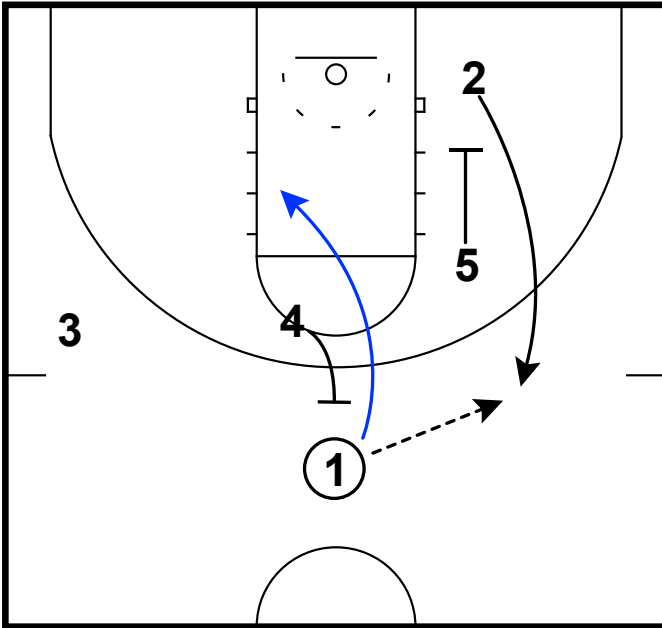

Frame 2

shuffle screen & STS

Maryland - Zipper chin turnout zoom floppy

Frame 1

pass to pin down exit & back screen

Frame 2

pass to top & turnout DHO (zoom) plus relocations

Frame 3