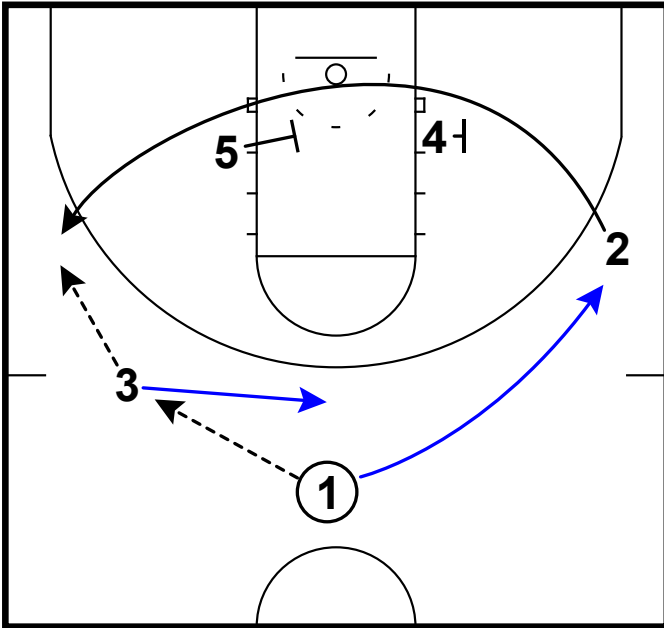

Michigan State - Staggers

Frame 1

pass to wing & 1st stagger