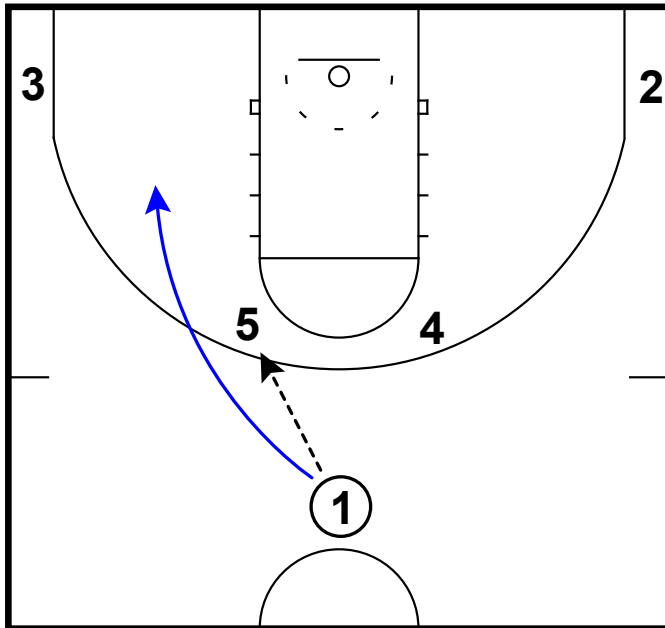

Saint Mary's - Horns zoom punch split grenade

Frame 1

pass & cut