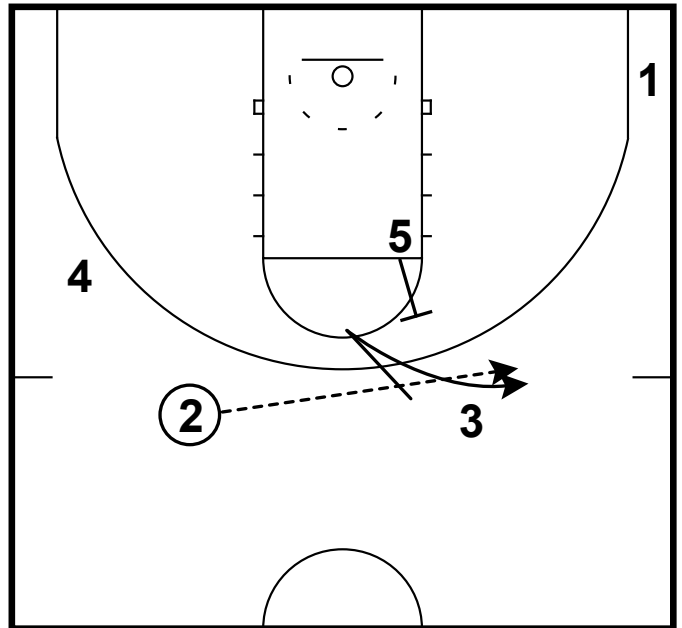

Frame 2

fake back screen & pass to wing