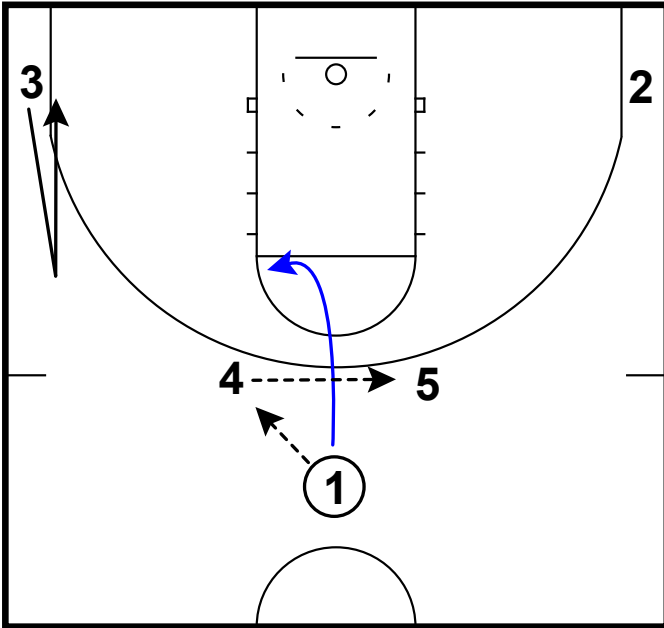

Frame 1

pass to wing & X cut. Pass back to top

Frame 2

pin down DHO (zoom), attack combined with face cut

Oral Roberts - Horns rip DHO pop

Frame 1

pass to slot & cut

Frame 2