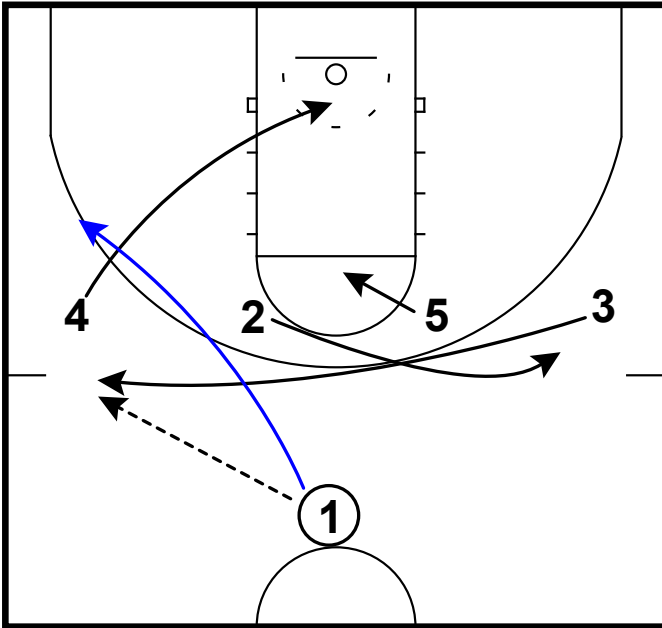

VCU - Hook ram veer

Frame 1

hook ram screen (3) & PnR, cross cut (2) & relocation (4)

Frame 2

pin down

Auburn - Iverson gut screen high-low

Frame 1

pass to Iverson cut & relocations