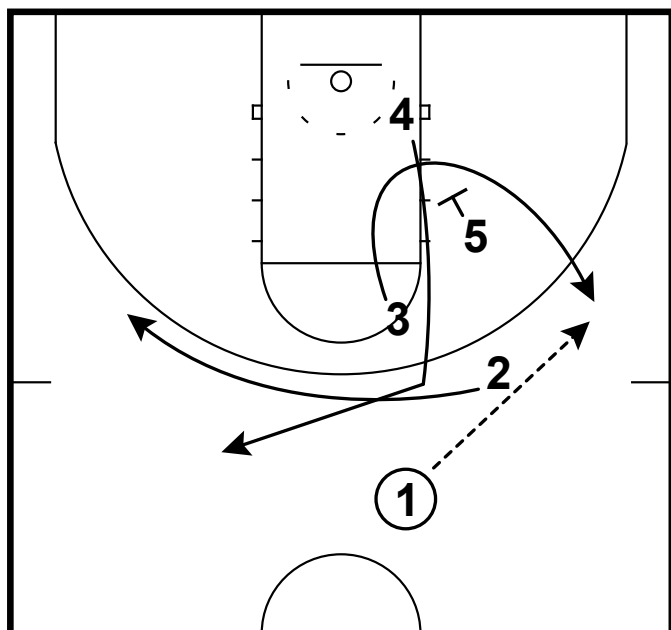

Double step up PnR & pass out

Frame 2

pin down away

Baylor - Shallow ghost turnout

Frame 1

shallow cut (2), ghost screen (4) & turnout (3)

Baylor - Weave flare

Frame 1