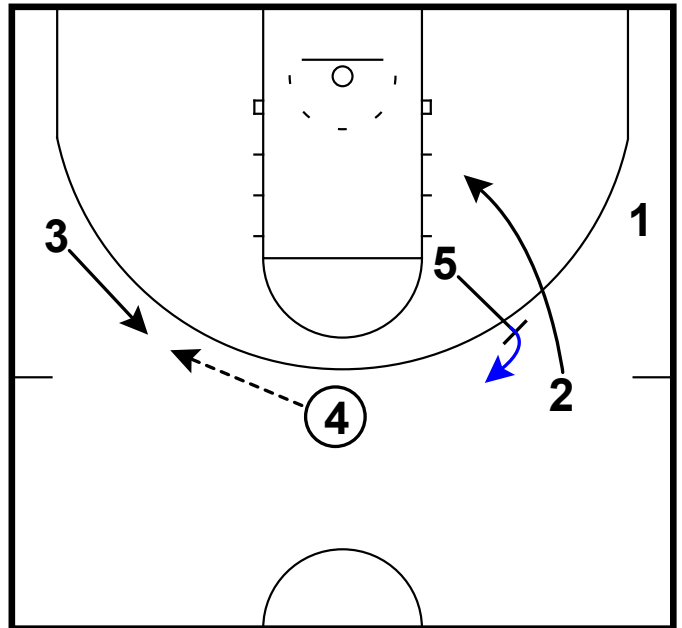

Frame 2

swing & relocations after shuffle screen