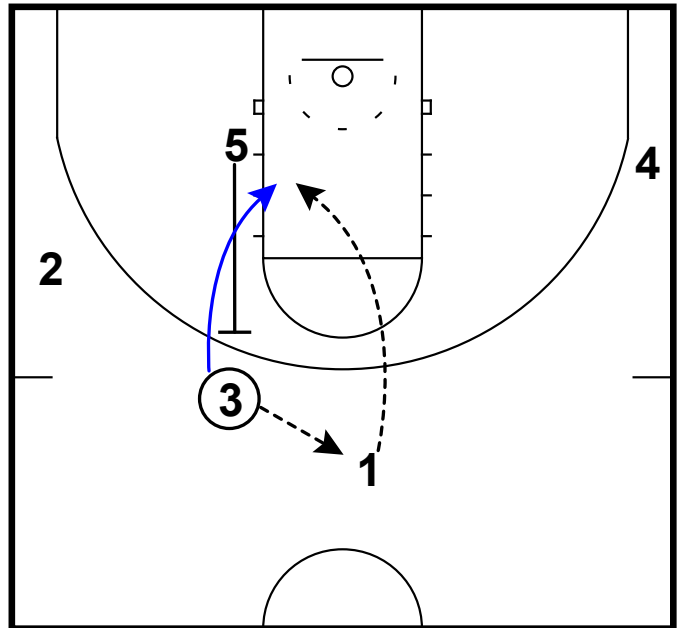

Frame 2

pass back to top, surprise back screen & lob pass