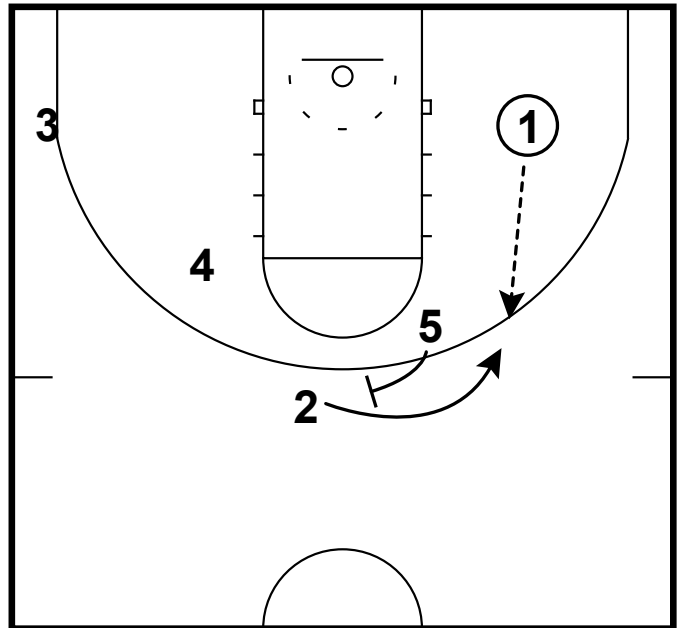

shuffle & pass to wing looking to feed the post

Frame 2

pass back & flare back screen

Providence - 21 keep hammer snap back

Frame 1

guard to guard fake handoff combined with flare away (hammer)

Frame 2

screen away