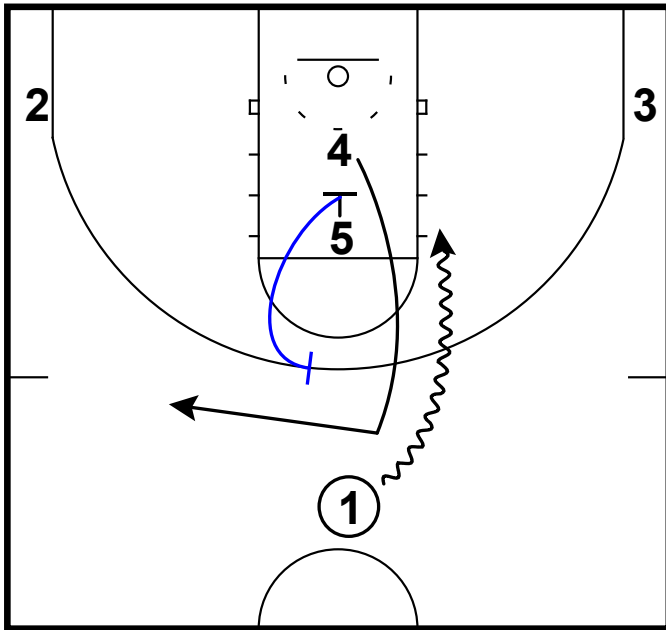

ram screen to ghost & flare

Tennessee - Zoom rip STS

Frame 1

pass to elbow, reject the flex screen

Frame 2

pin down DHO (zoom) plus relocation

Frame 3

back screen & STS