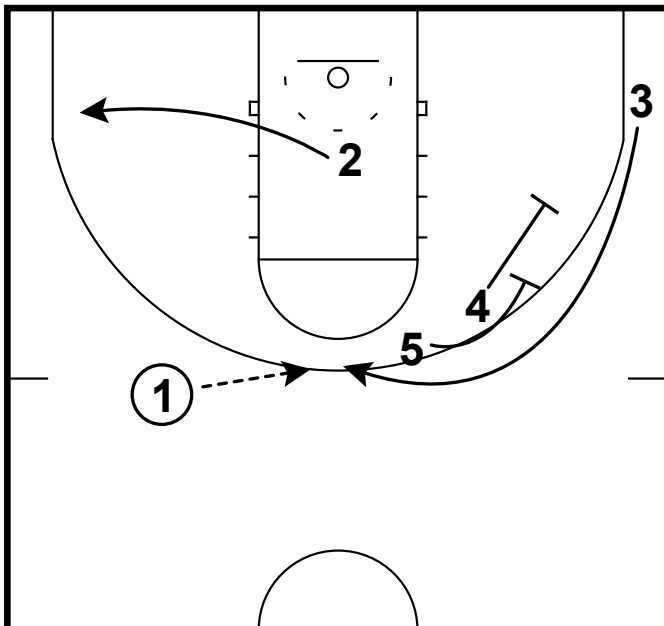

Frame 3

stagger away