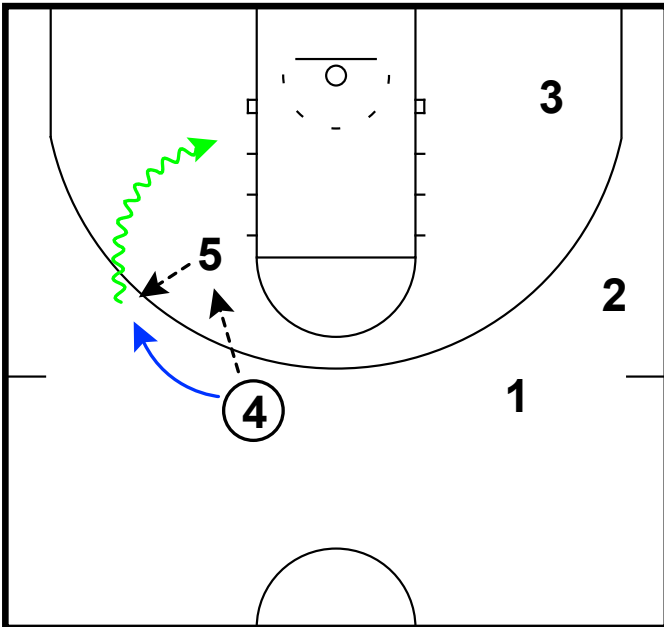

Frame 3

pass to elbow/slot & get the ball again to attack