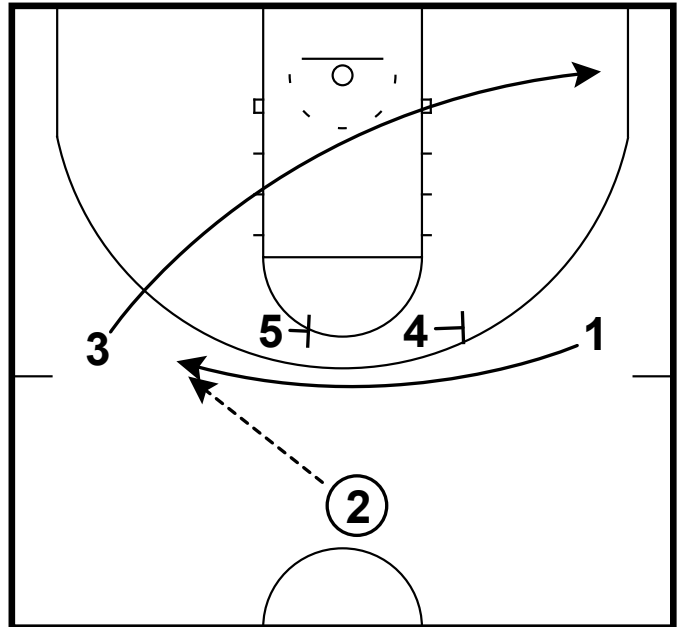

Frame 2

pass to Iverson cut & empty the corner