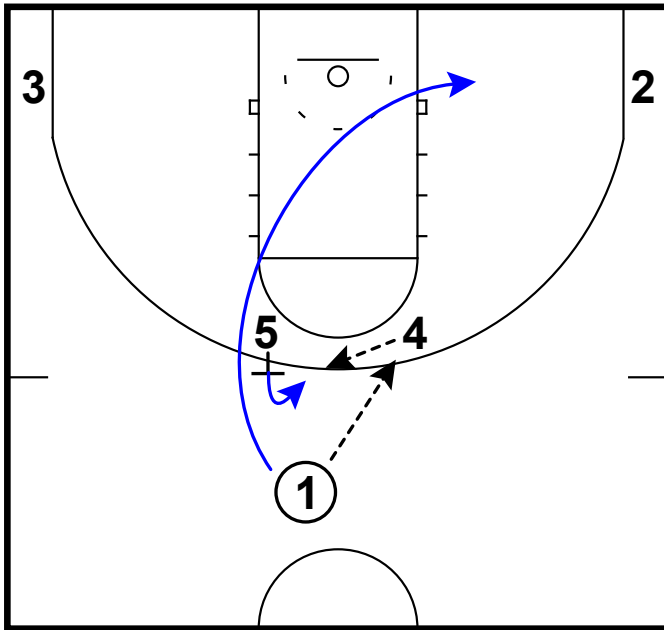

DHO

Frame 3

top PnR

Texas - Horns chin invert PNR

Frame 1

pass to elbow, back screen cut & pass to other elbow

Frame 2

invert PnR & weak side action