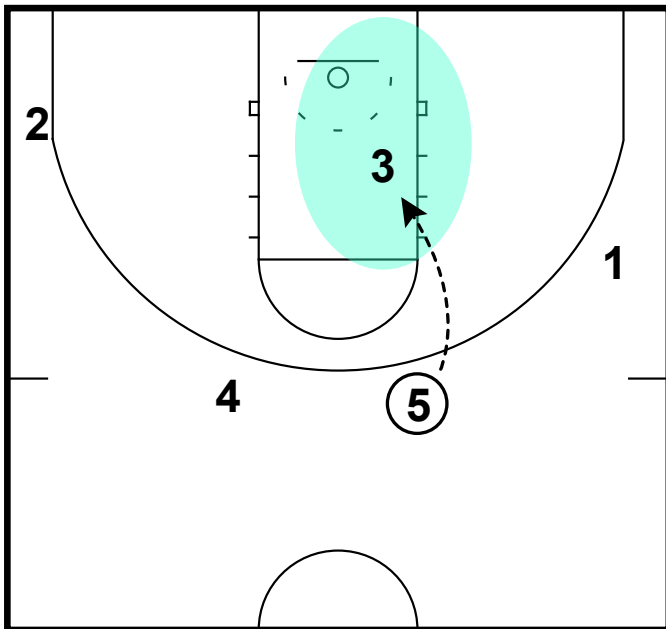

Frame 3

seal inside & Iso