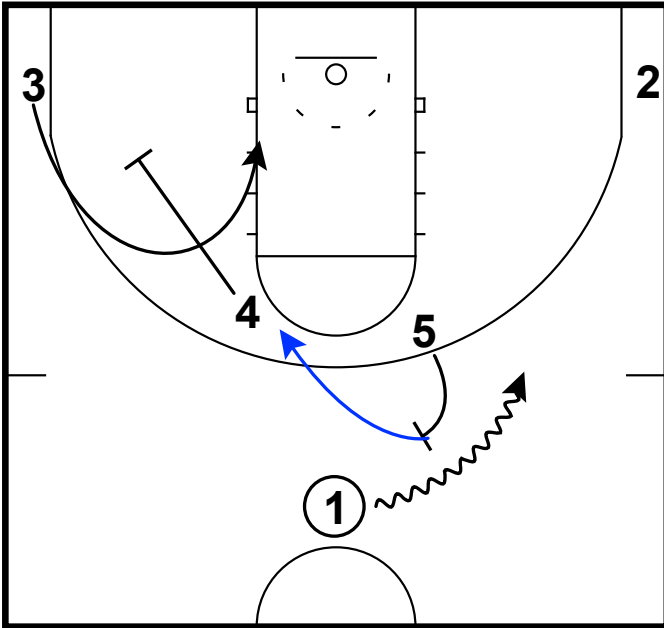

cut & pass to Pop

Frame 3

turnout & DHO (zoom), attack & options

Maryland - Horns twirl get

Frame 1

slot PnR & twirl the pin away

Frame 2

pass to pin down exit