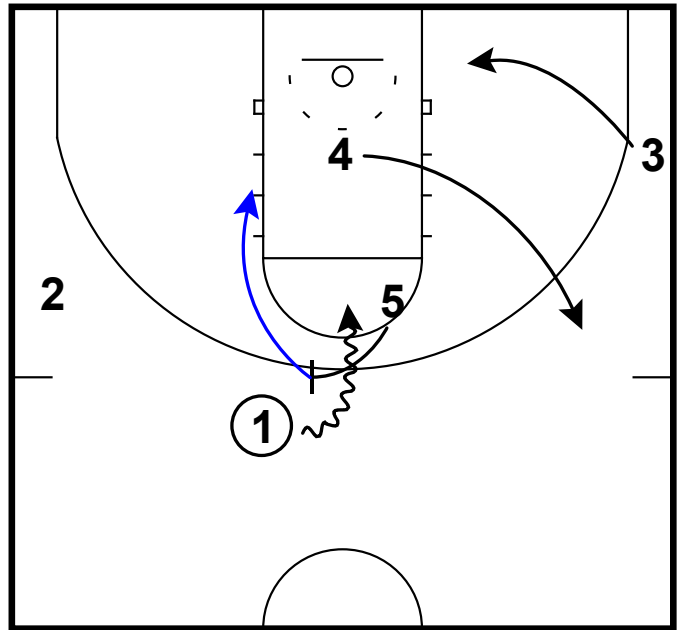

Frame 2

rub screen followed by ghost & pass to top

Top PnR