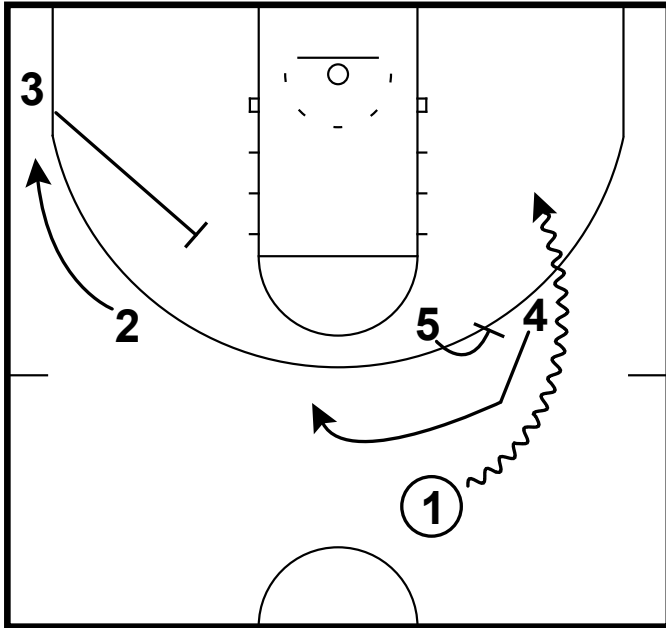

Southeast Missouri State - Pistol ghost hammer

Frame 1

pin to ghost & hammer