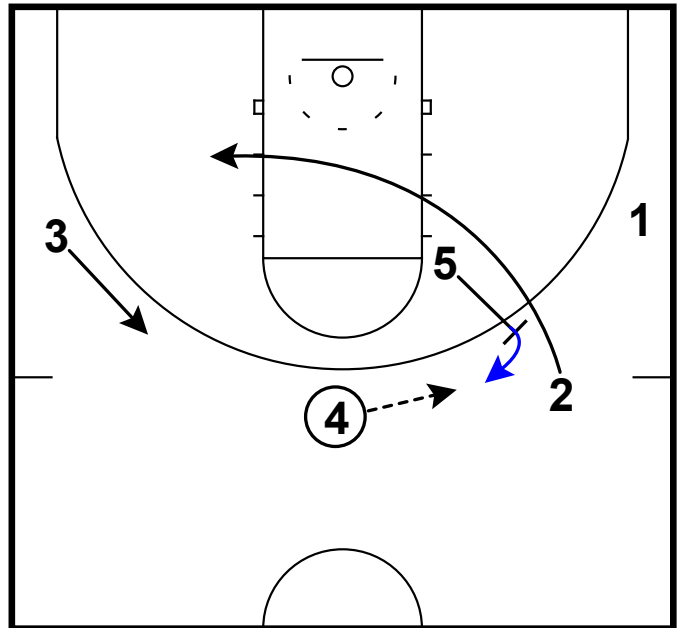

Frame 2

shuffle pass & pass to screener