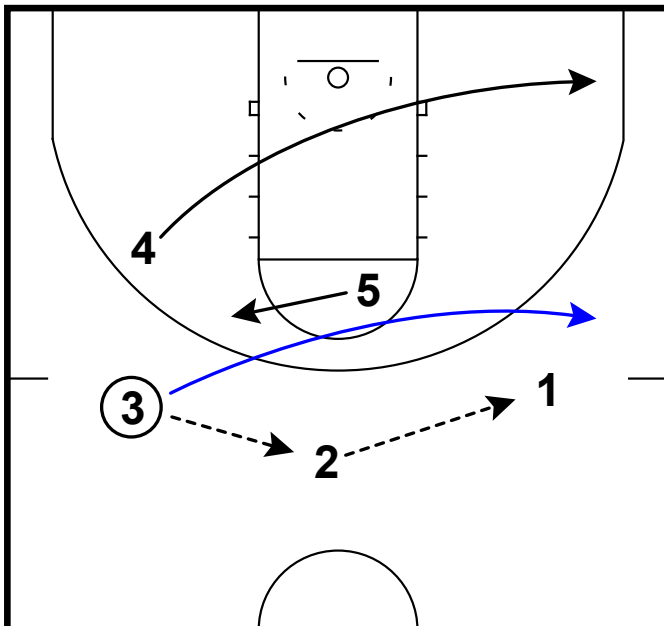

Frame 3

swing again & cuts