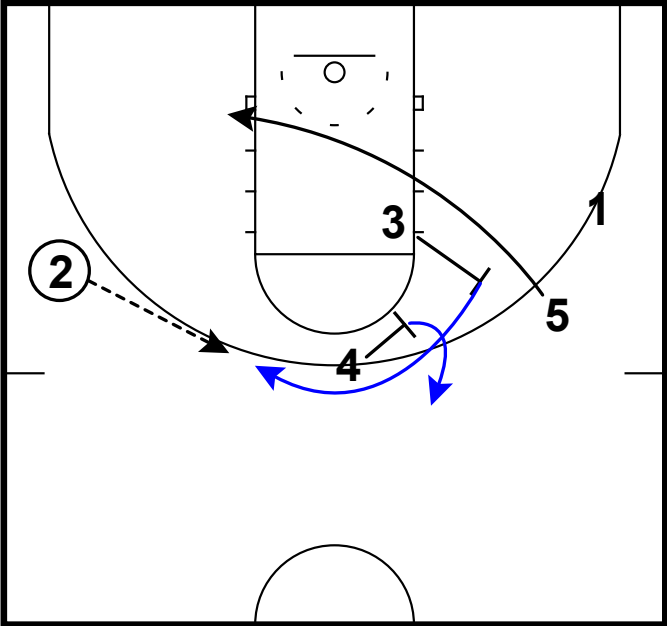

Frame 2

shuffle screen & STS Pop