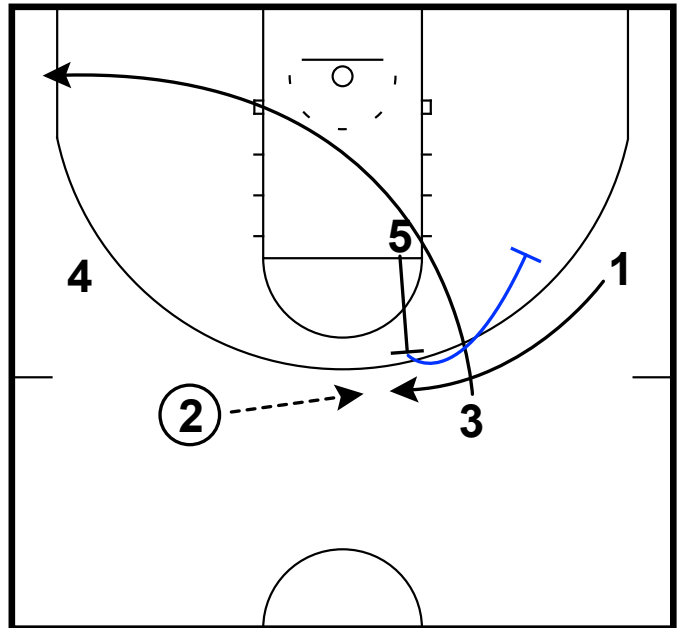

Frame 2

back screen & pin down