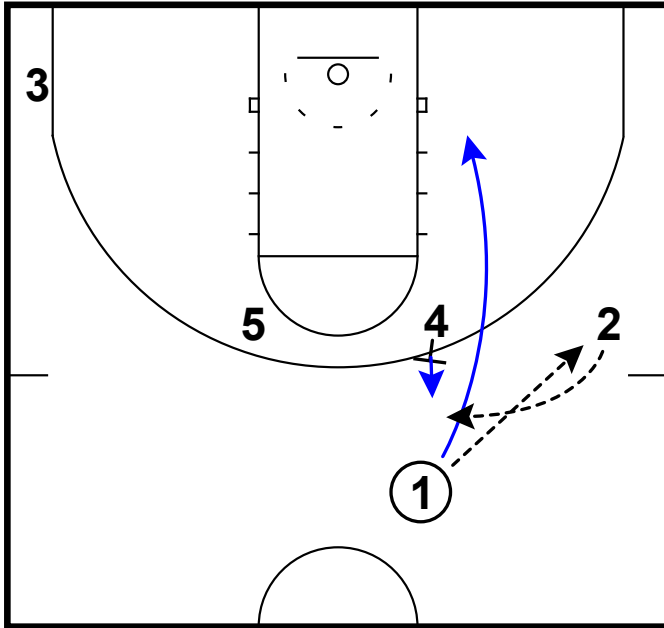

Gonzaga - UCLA pin down

Frame 1