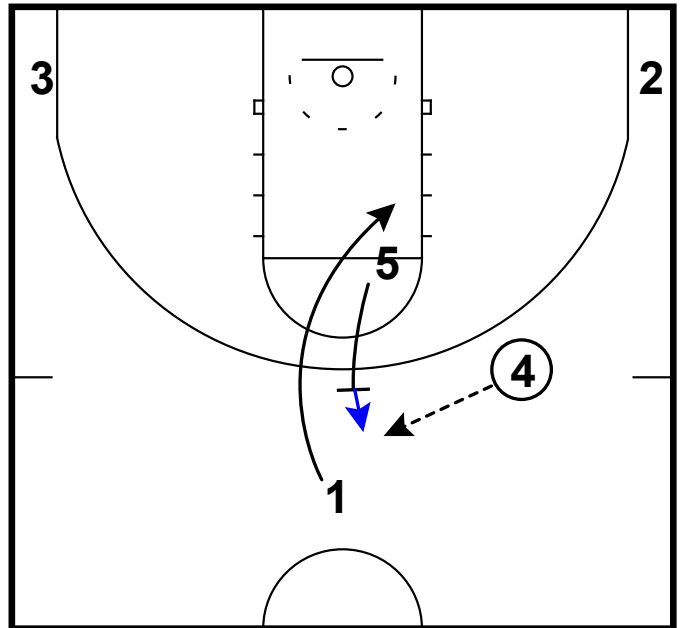

Frame 2

top back screen (chin) & pass to top