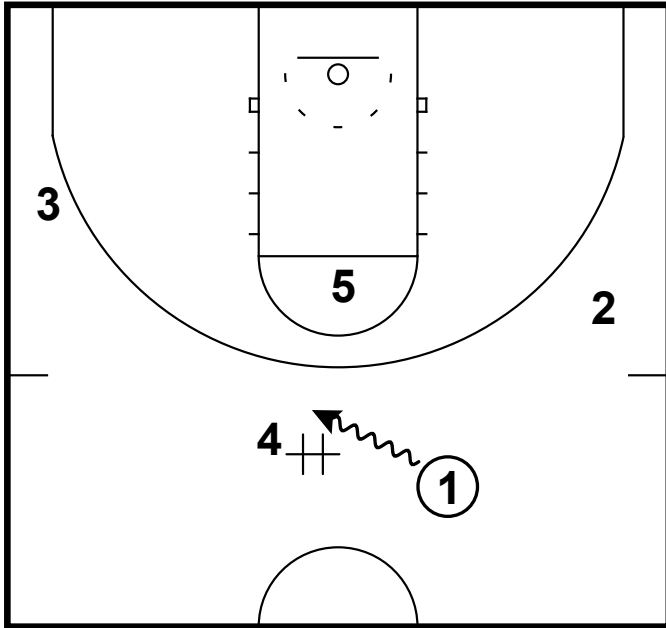

Gonzaga - Pitch Dallas Veer

Frame 1

DHO