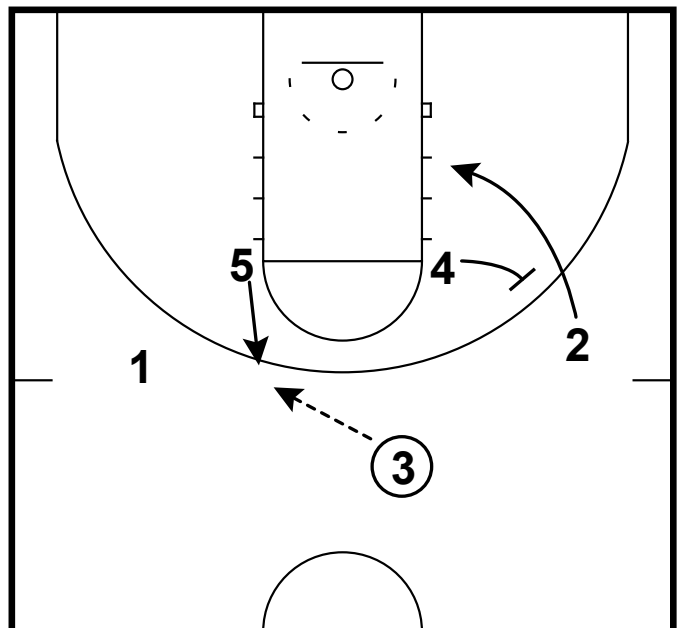

Frame 2

back screen & pass to slot