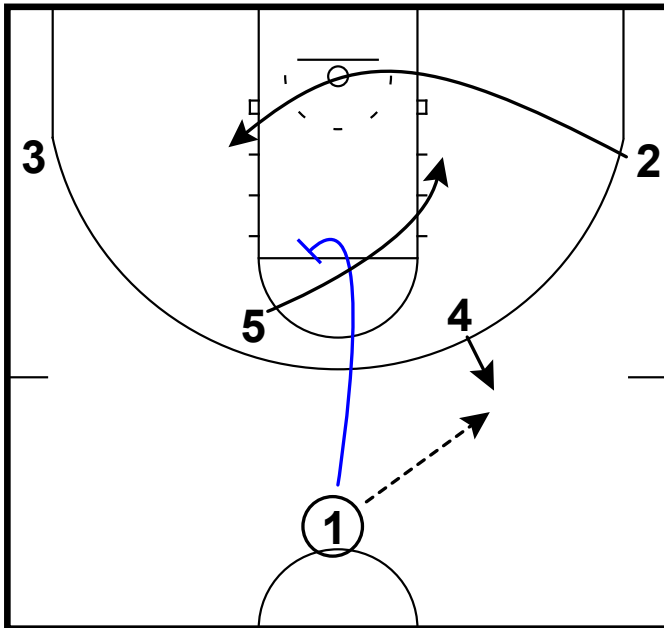

Frame 1

pass to elbow out, rub screen & clear

Frame 2

pass to top & relocations

Frame 3

staggered turnout

Michigan State - Iverson double ghost pin down

Frame 1