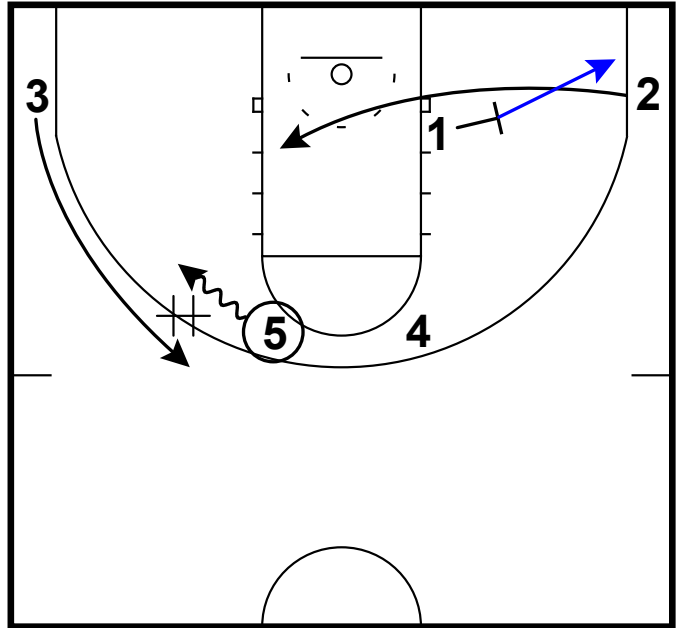

Frame 2

slip the PnR

Northwestern - Horns flex DHO zipper ghost

Frame 1

pass to elbow & cut

Frame 2

DHO & flex screen

Frame 3