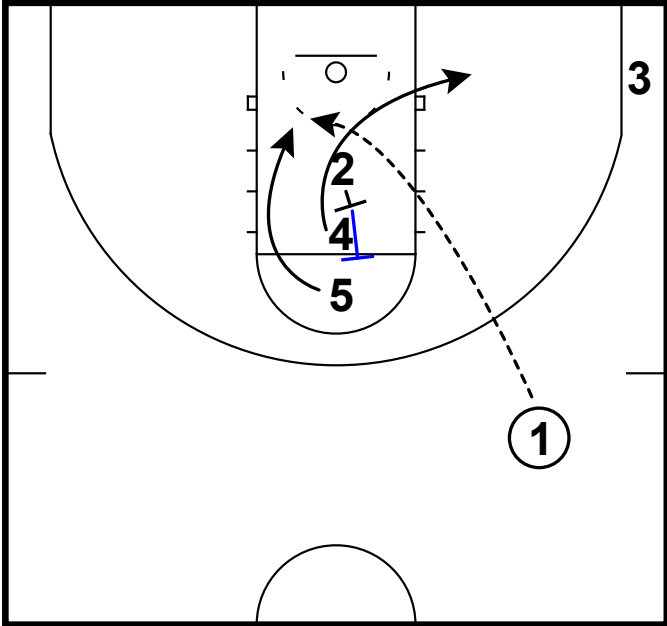

Mississippi State - Triple stack surprise lob

Frame 1

triple stack screen to surprise lob