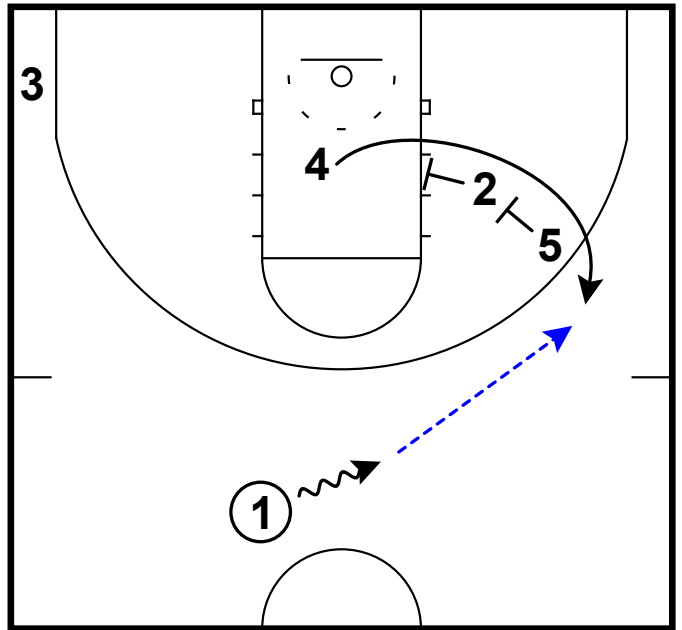

Frame 2

pass to stagger exit