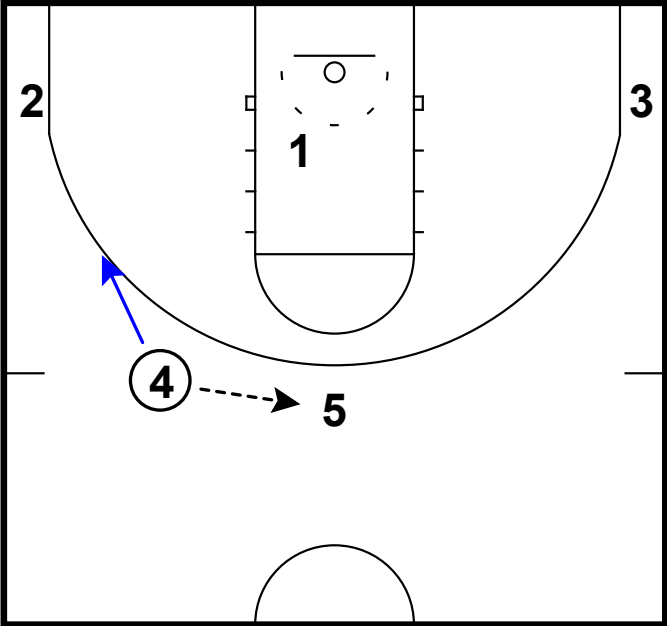

feed the post & clear for Iso

Arizona State - Horns out chin zoom DHO

Frame 1

pass to horns out & back screen

Frame 2

pass to top & relocation

Frame 3

pin down, handoff (zoom) & relocation