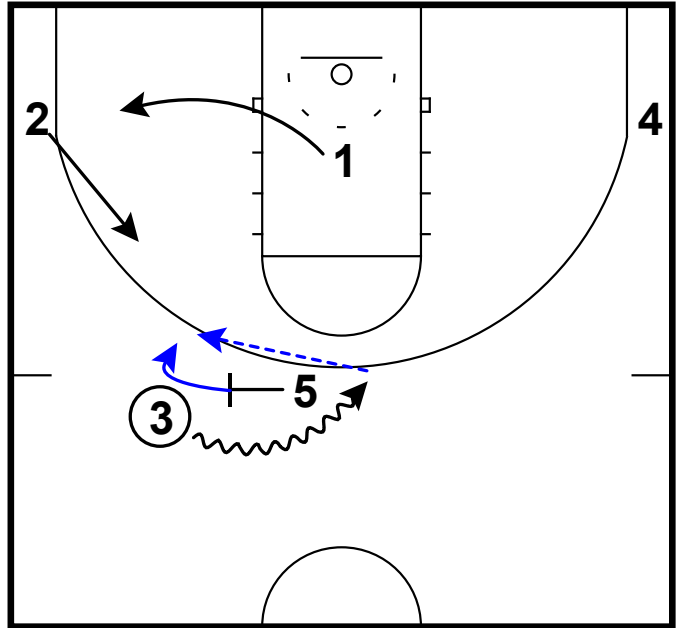

elbow DHO & attack

Kennesaw State - Horns out chin pop out zoom

Frame 1

pass to horns out screen & back screen

Frame 2

side PnR & pass to Pop (relocations)

Frame 3

pin down DHO (zoom) & attack