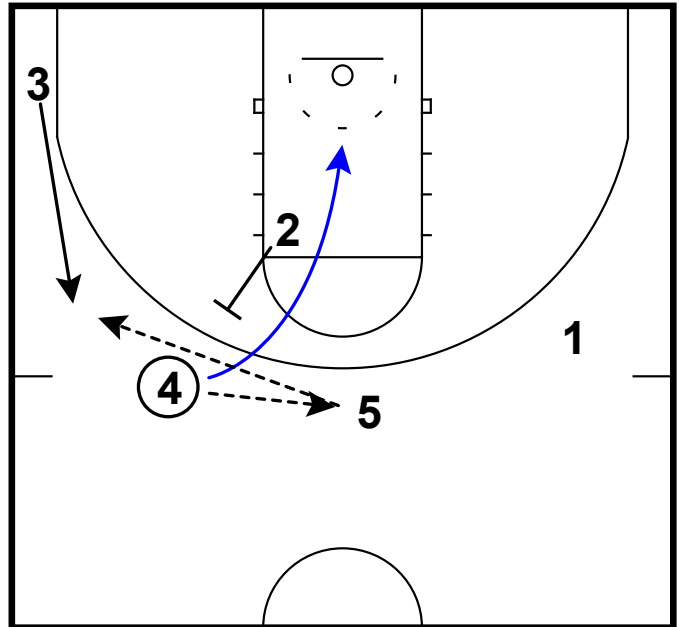

pass to top, get the shuffle & pass to wing

Frame 3

UCLA screen & feed the post

Creighton - Point away shuffle punch

Frame 1

pass to slot & pin down

Frame 2

pass to top & shuffle screen