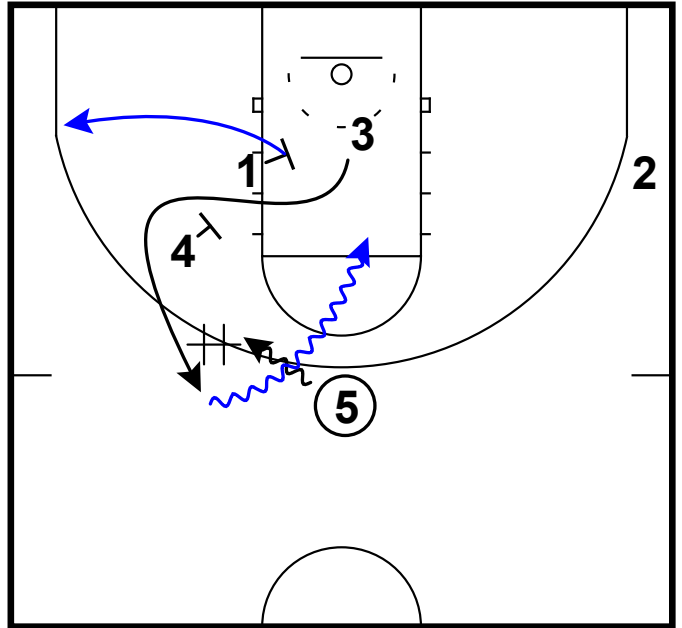

Frame 2

stagger or floppy action & DHO to attack