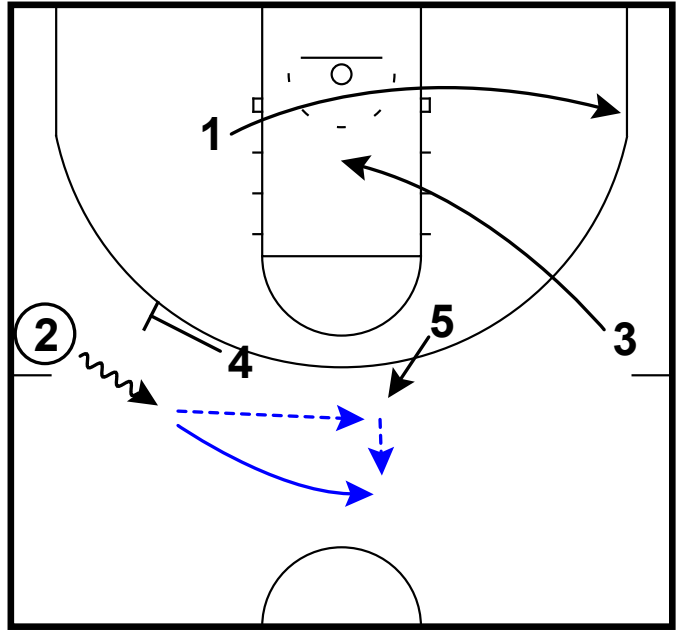

curl around & pass to top

Frame 2

pin down DHO (zoom) & slot PnR

UCONN - UCLA side PnR get, turnout ghost

Frame 1

pass to wing & back screen (UCLA cut)

Frame 2

side PnR followed of pass & back with relocations