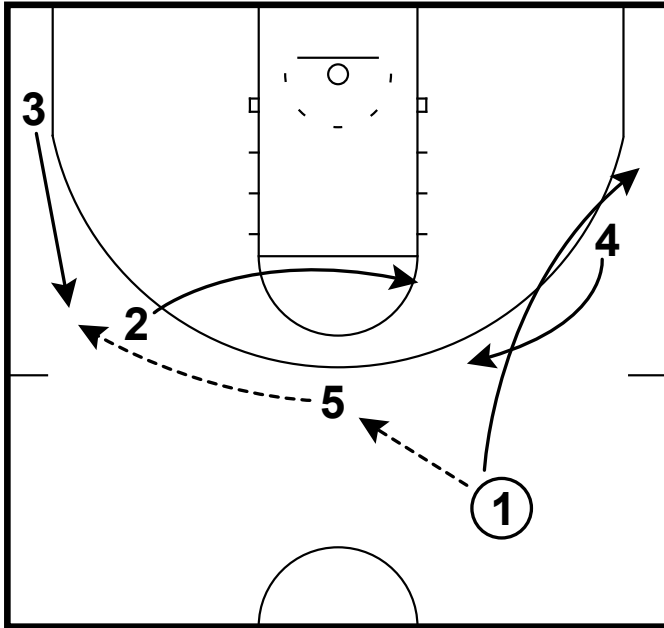

Marquette - Swing exchange shuffle STS

Frame 1

swing the ball, exchange positions & relocations