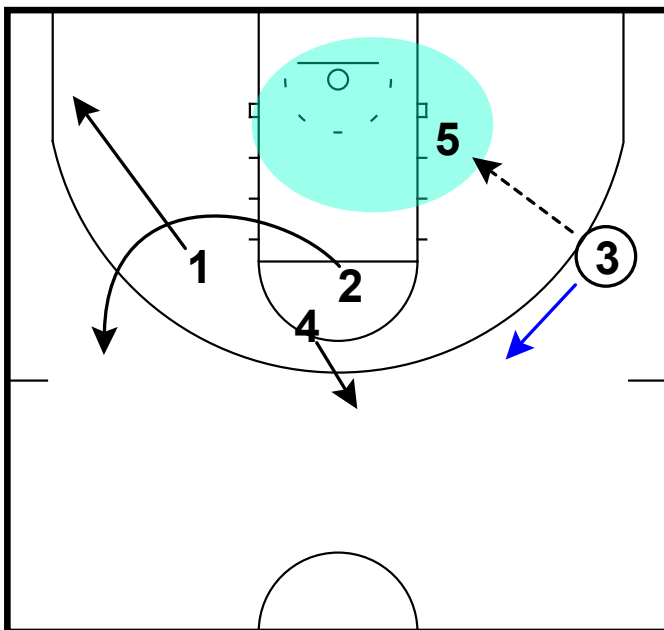

Frame 3

STS & DHO

UNC Asheville - Pop swing stagger away punch ISO

Frame 1

pick & pass to Pop

Frame 2

swing & curl the stagger

Frame 3