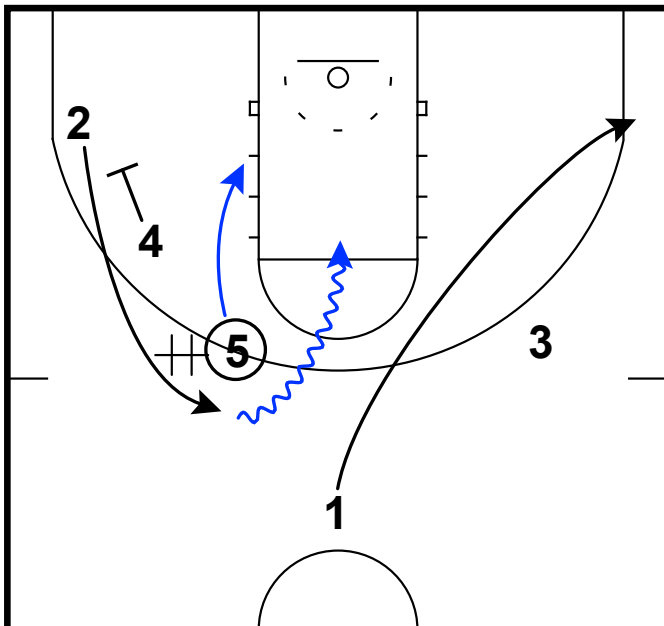

Frame 3

pin down DHO (zoom) & attack