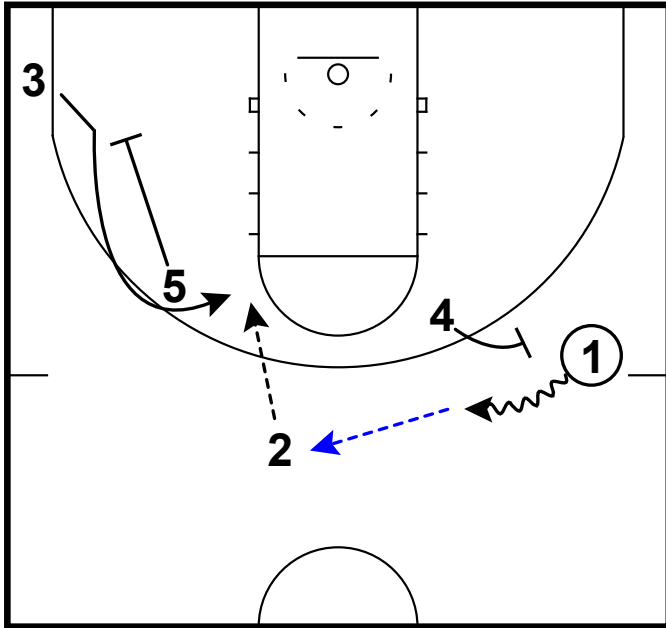

pass to 45 & shallow cut (1), back screen & swing the ball

Frame 2

shuffle screen & STS Pop

Kennesaw State - Euro pin down

Frame 1

euroball set, side PnR to top & pass to pin down exit

Kennesaw State - Horns out bulldog