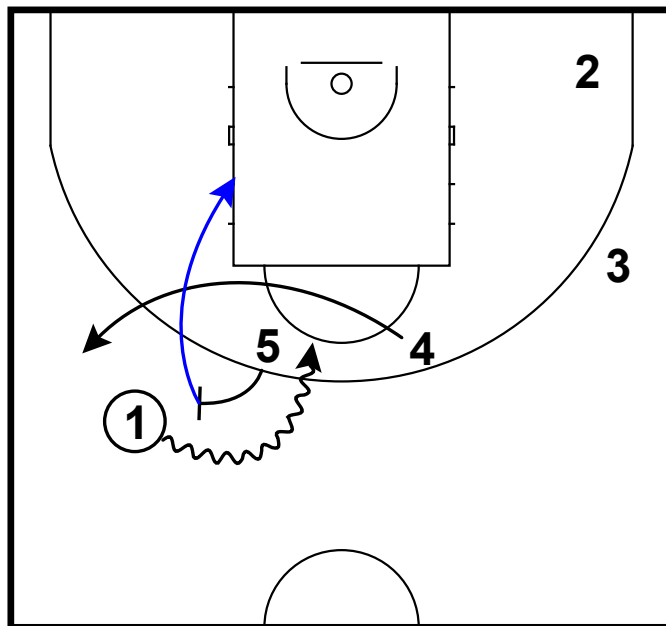

Frame 2

elbow PnR (big to big)

Creighton - Horns touch shallow fist

Frame 1

pass to elbow & pass back with relocation & empty corner

Frame 2

side PnR combined with shallow cut

Creighton - Rub ghost shallow fist