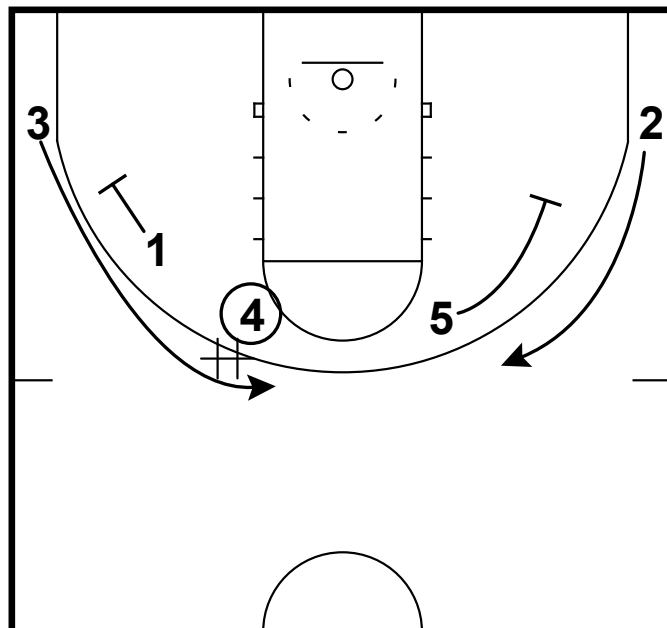

clear out & flare (options)

Montana State - Horns zoom pin down

Frame 1

pass to elbow & cut

Frame 2

pin down DHO (zoom) combined with weak side pin

Montana State - Weave horns ricky

Frame 1