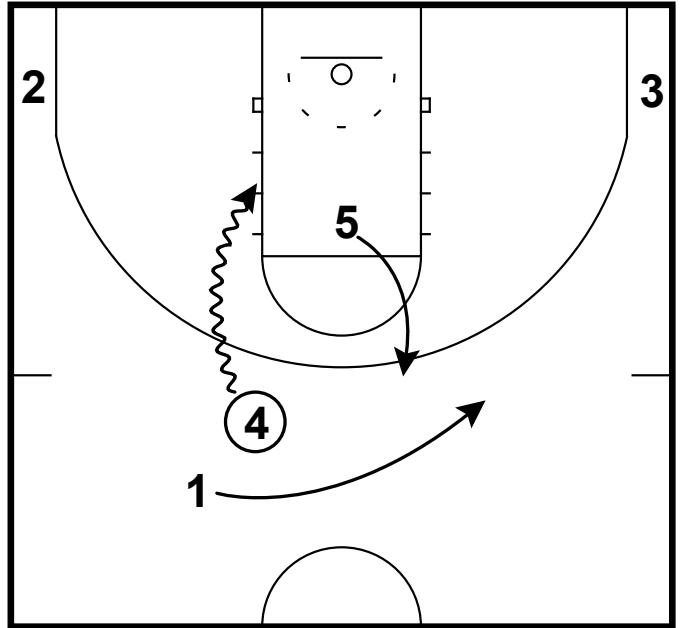

Frame 2

fake handoff, keep & attack