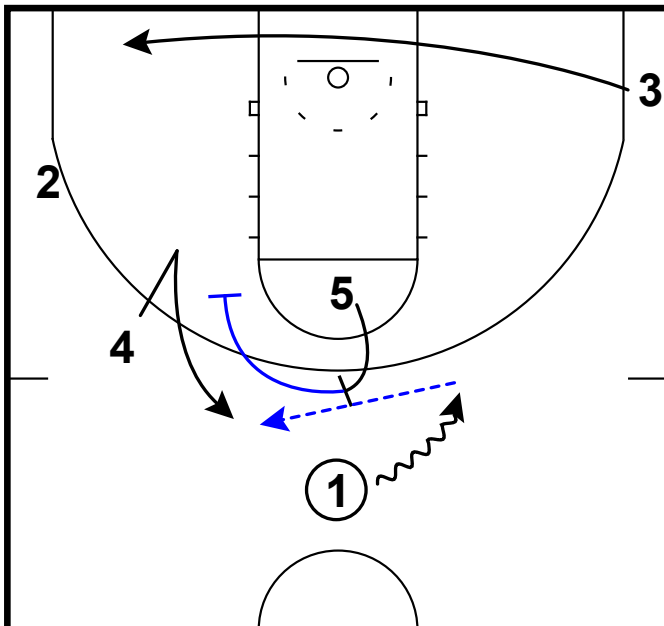

Frame 3

top pick & pin down