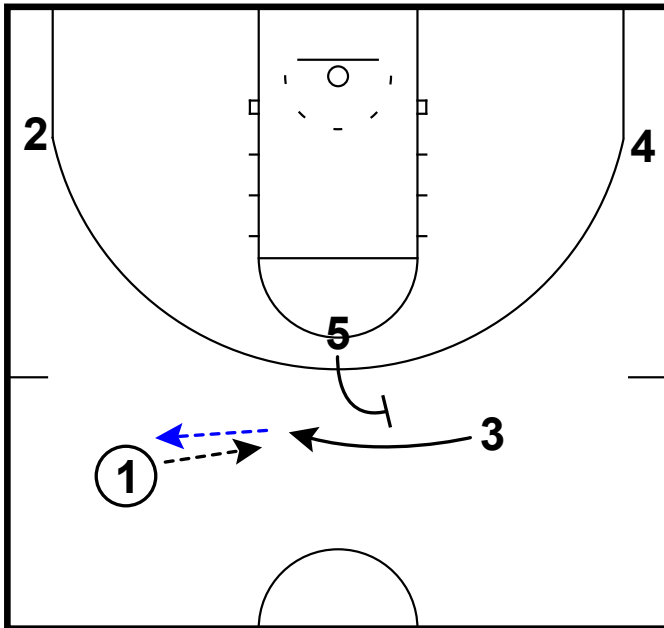

Alabama - Away handback fist

Frame 1

screen away, pass & pass back