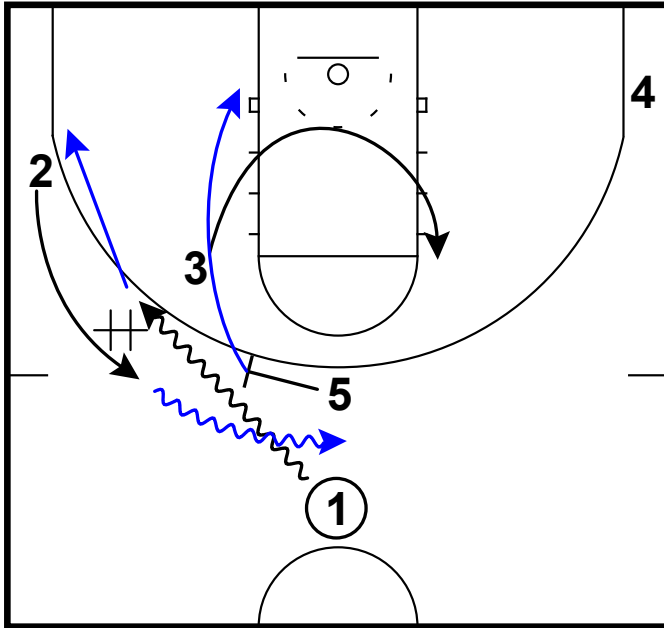

pass to elbow, clear & replace the other one

Frame 2

fake handoff & split, attack on Iso for Big

FAU - Miami elbow ISO

Frame 1

DHO combined with PnR & relocations

Frame 2

pass to elbow & Iso attack