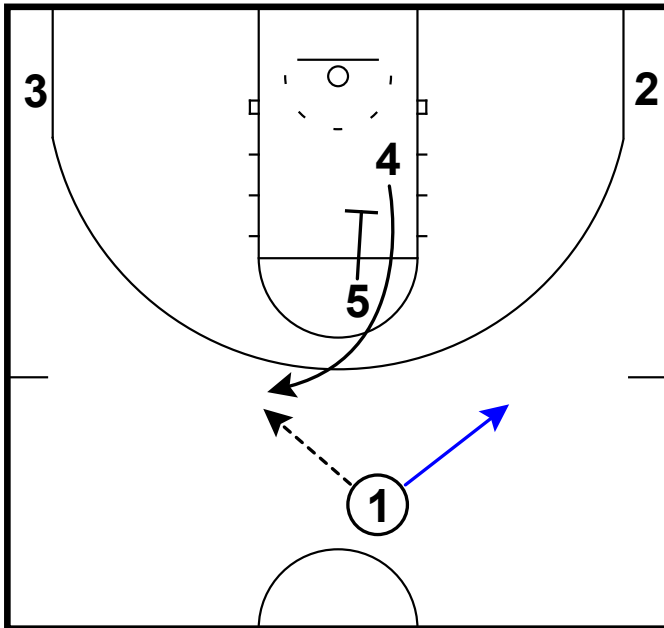

Frame 3

PnR & replace

VCU - Hook ram Spain

Frame 1

hook ram screen (3), cross cut (2),
Spain PnR (1-4-5)

Arizona - Flash veer

Frame 1

pass to flash after pin down