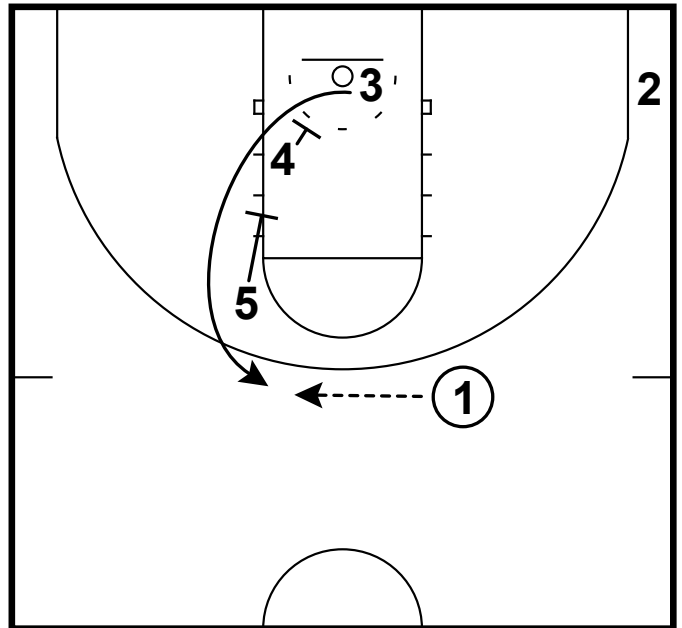

Frame 1

horns out screen, top PnR combined with turnout screen (bulldog)

Kennesaw State - Ram hook ghost stagger

Frame 1

ram hook & ghost top PnR

Frame 2

pass to turnout stagger

Kent State - DHO chin pin down