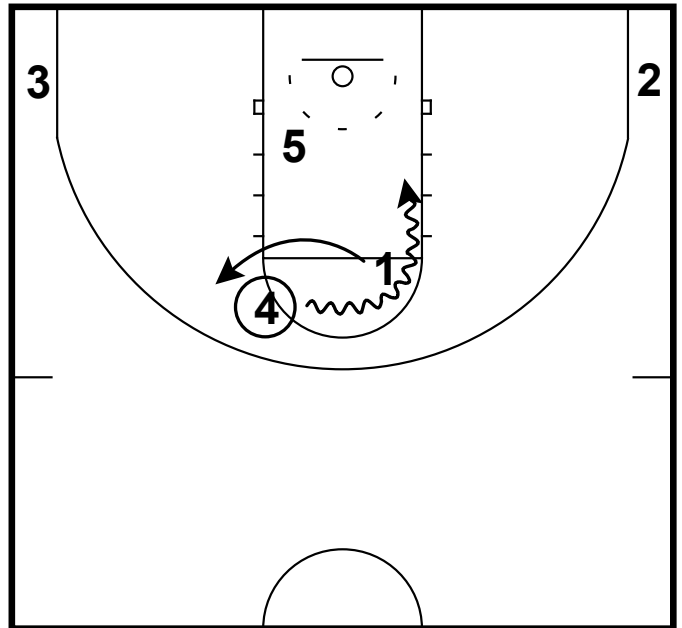

Frame 2

clear & attack