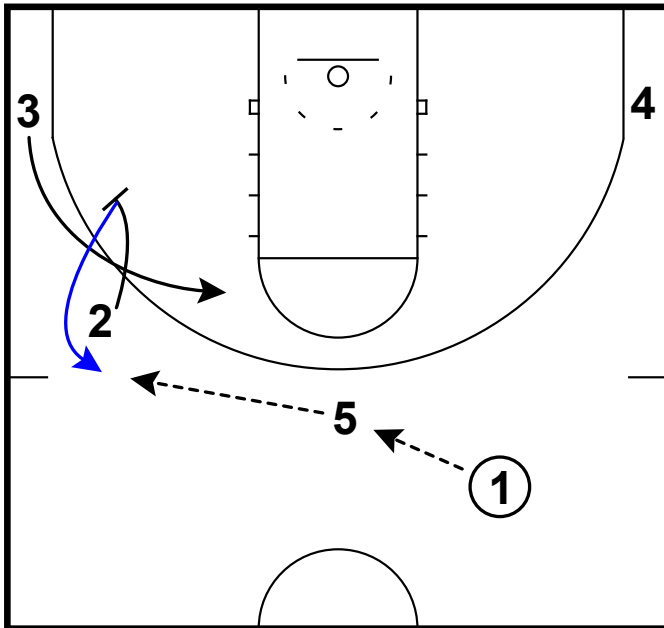

Creighton - Twirl rip

Frame 1