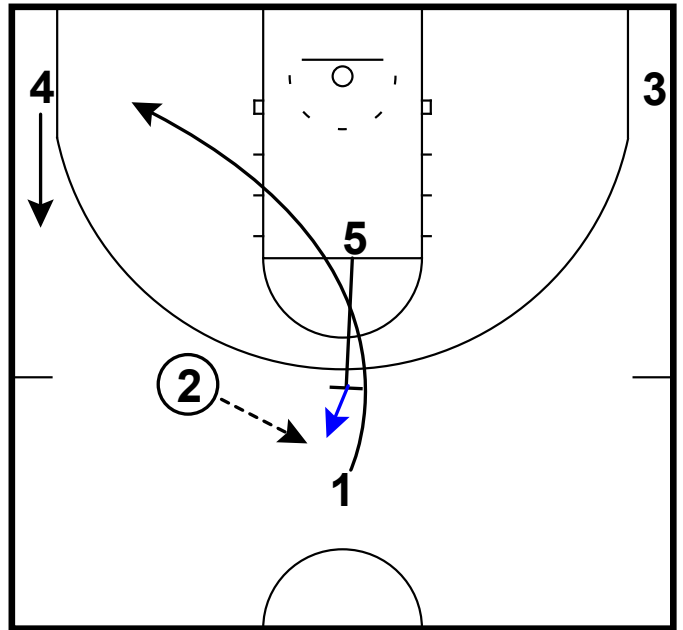

back screen & pass to top

Frame 2