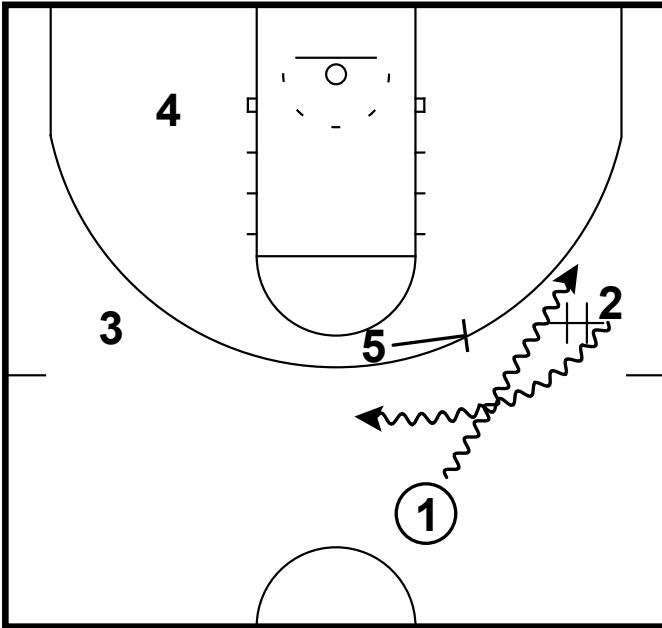

Houston - Misdirection ISO

reject the double PnR

Kansas - Ghost flare clear

Frame 1

ghost screen combined with flare & empty corner

Marquette - Miami veer punch ISO

Frame 1

DHO & immediate PnR