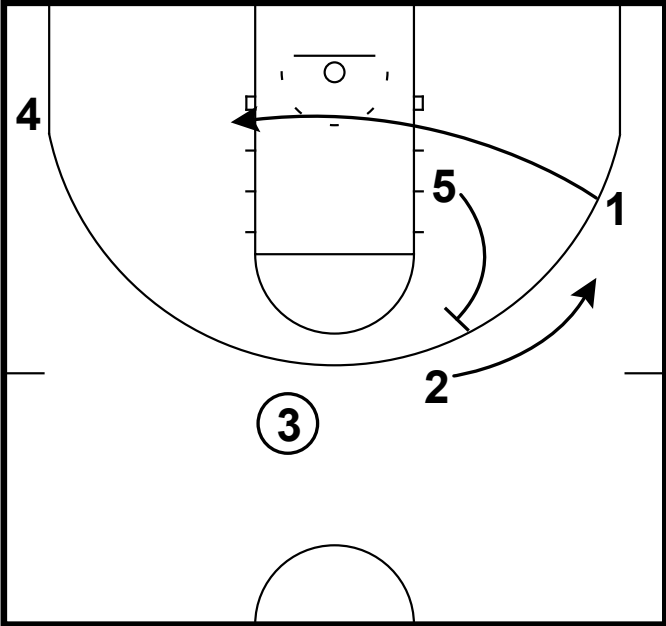

Frame 1

pass to elbow, pin down DHO (zoom) & pass to 45

Frame 2

back screen (rip) to feed the post & STS

Missouri - Box zippers clear out flare

Frame 1

pin down followed by a second one

Frame 2