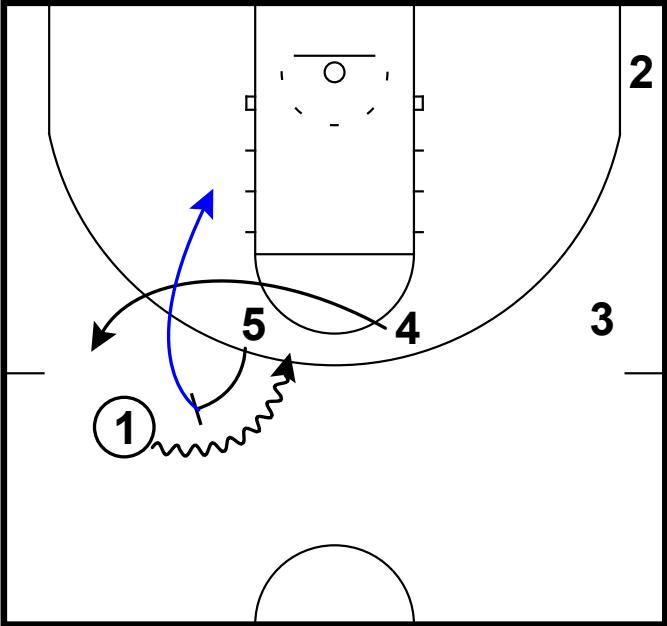

Frame 2

side PnR combined with shallow cut (fake Spain)