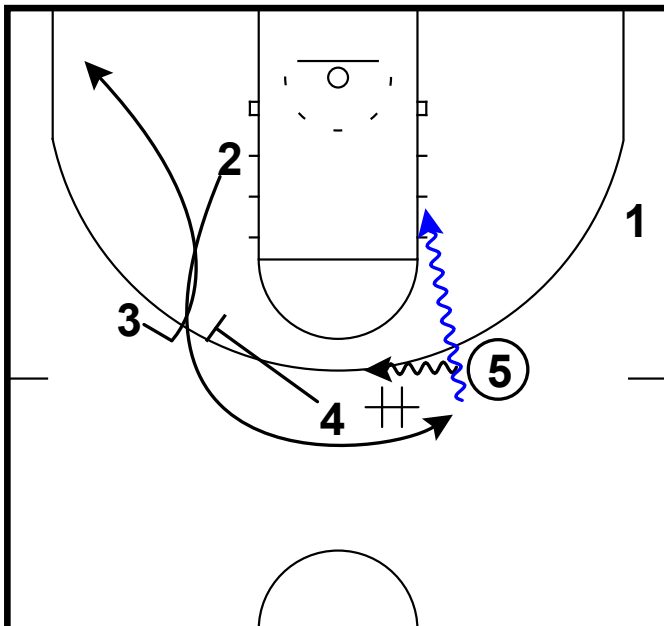

Frame 3

3 burns the screen away & used by 2, combined with DHO (high zoom)