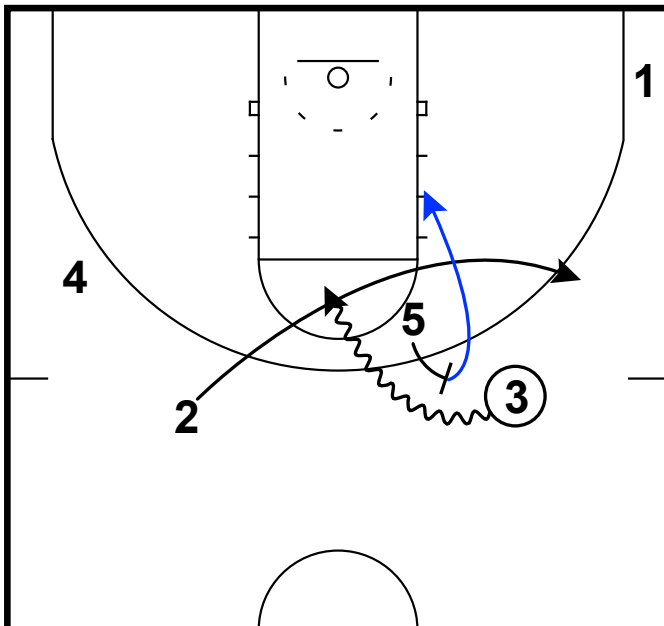

Frame 3

side PnR combined with shallow cut