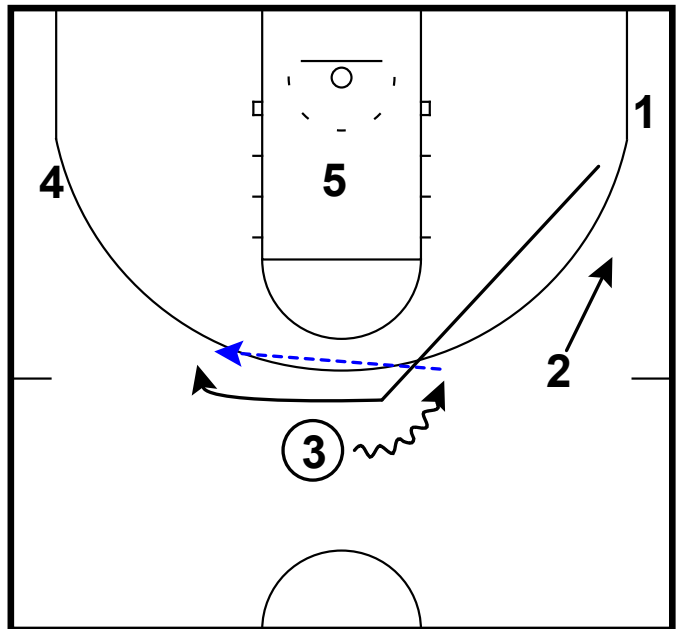

Frame 4

ghost screen & pass to Pop