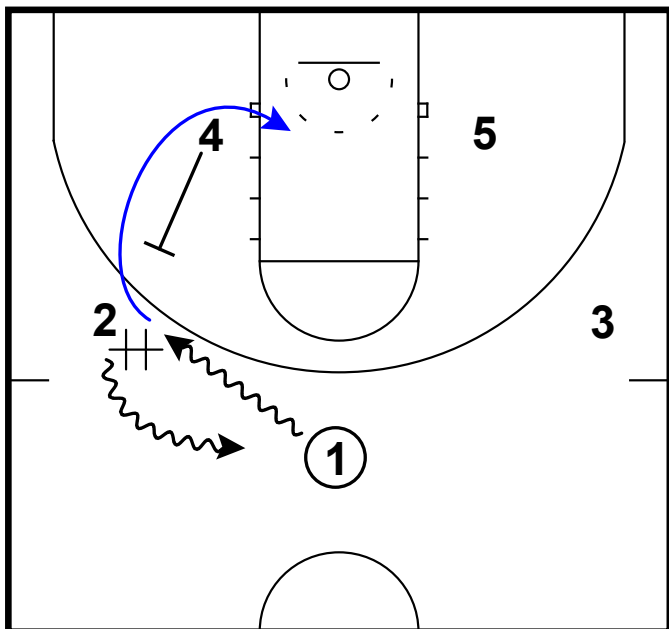

Providence - False motion to surprise cross screen

Frame 1

DHO & back screen