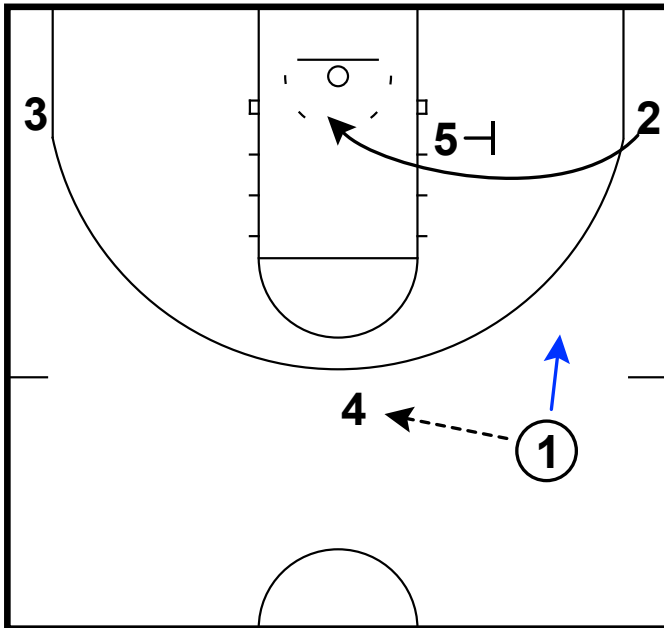

screen away

Louisiana - Flex DHO stagger

Frame 1

pass to top & curl the flex screen

Frame 2

DHO & dribble to top

Frame 3

stagger turnout (exploring options/ pass or Iso attack)