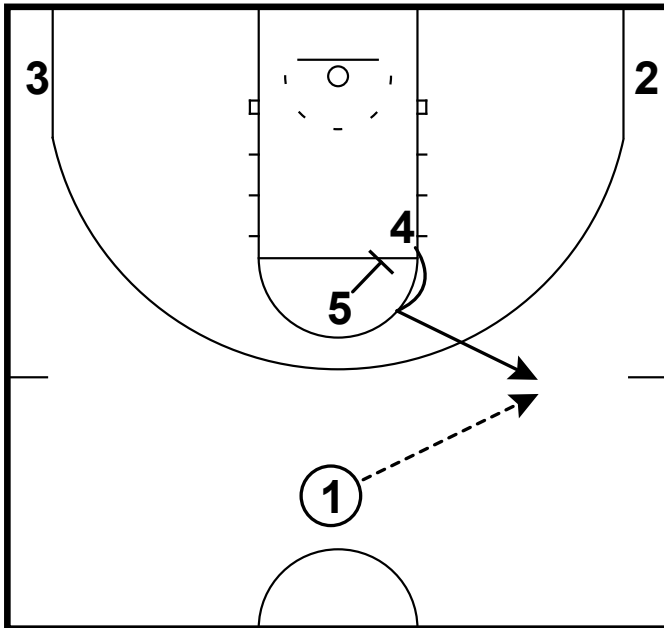

Duke - Horns out chin rip punch

Frame 1

horns out screen & pass to 45