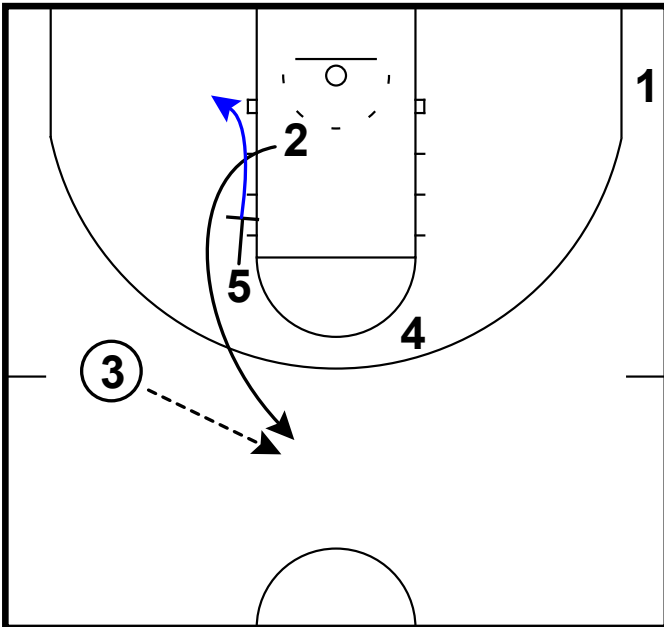

Frame 2

slip the PnR

Northwestern - Horns flex DHO zipper ghost

Frame 1

pass to elbow & cut

Frame 2

DHO & flex screen

Frame 3