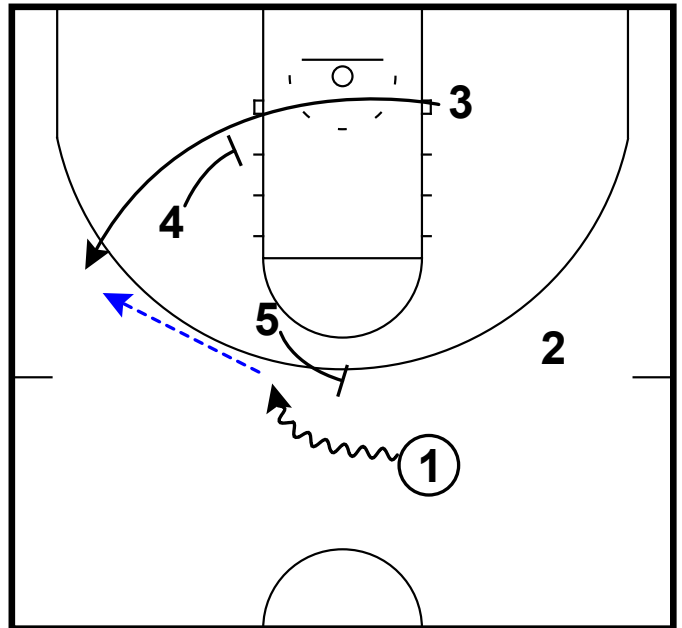

Frame 2

top PnR combined with turnout (bulldog action)