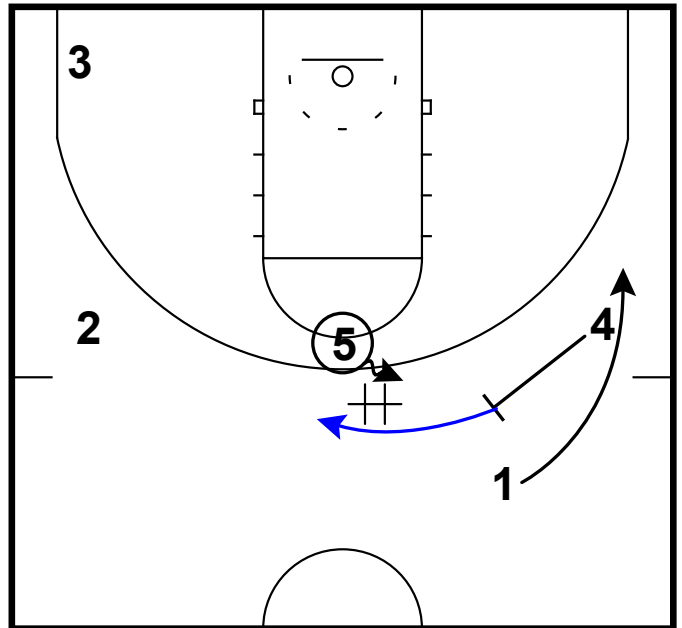

Frame 2

flare & DHO for quick execution