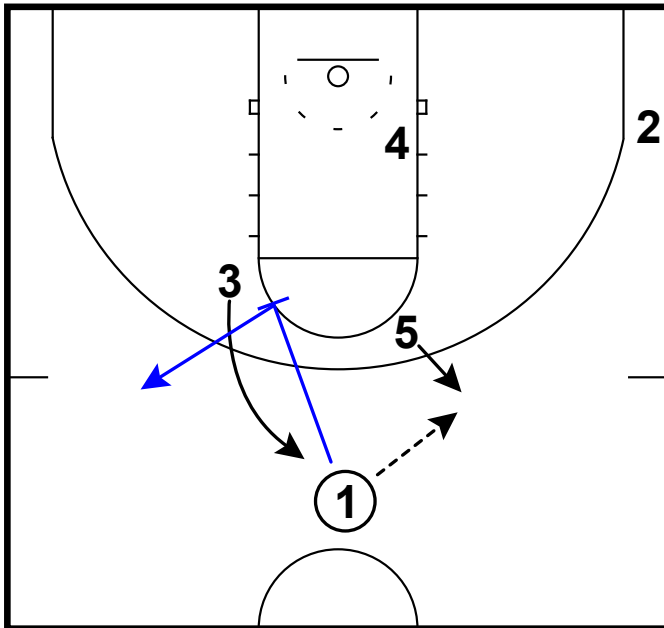

pass to top, get the shuffle & pass to wing

Frame 3

UCLA screen & feed the post

Creighton - Point away shuffle punch

Frame 1

pass to slot & pin down

Frame 2

pass to top & shuffle screen