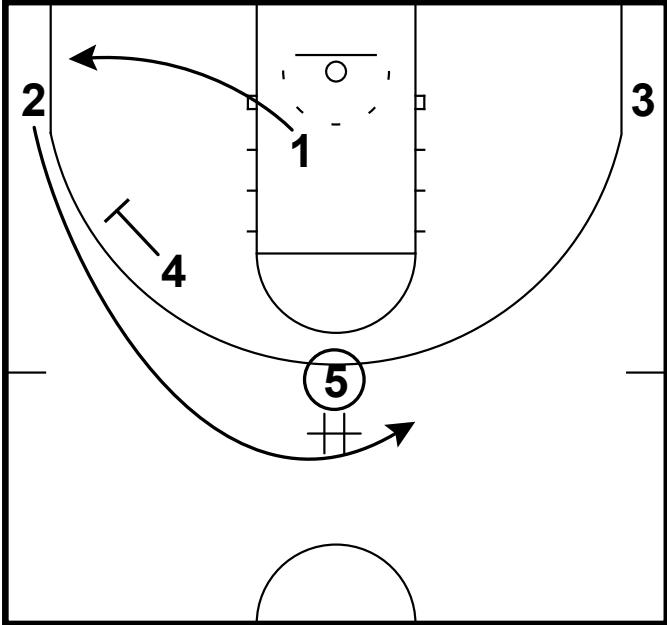

feed the post & clear for Iso

Arizona State - Horns out chin zoom DHO

Frame 1

pass to horns out & back screen

Frame 2

pass to top & relocation

Frame 3

pin down, handoff (zoom) & relocation