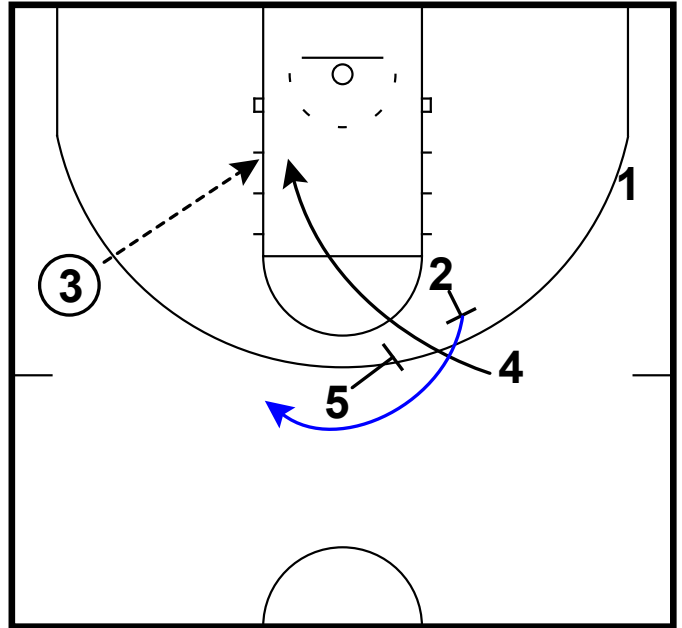

Frame 2

shuffle screen & STS

Maryland - Zipper chin turnout zoom floppy

Frame 1

pass to pin down exit & back screen

Frame 2

pass to top & turnout DHO (zoom) plus relocations

Frame 3