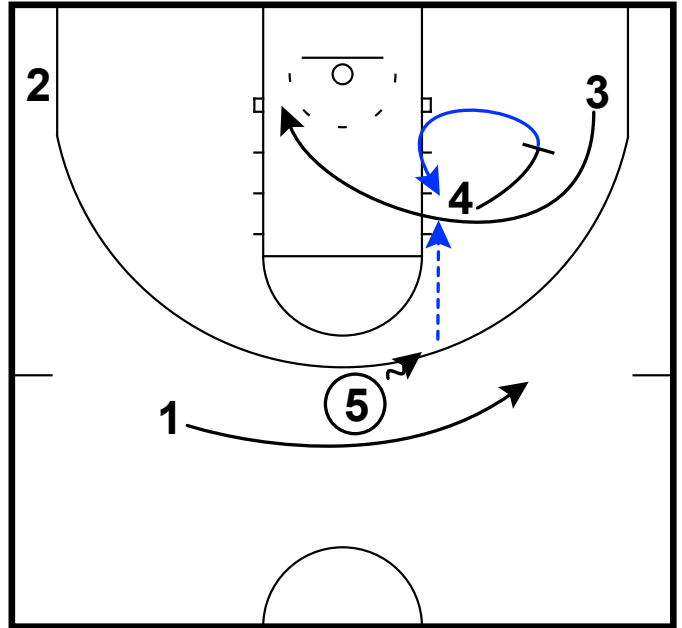

Frame 2

curl the pin down, seal & feed the post