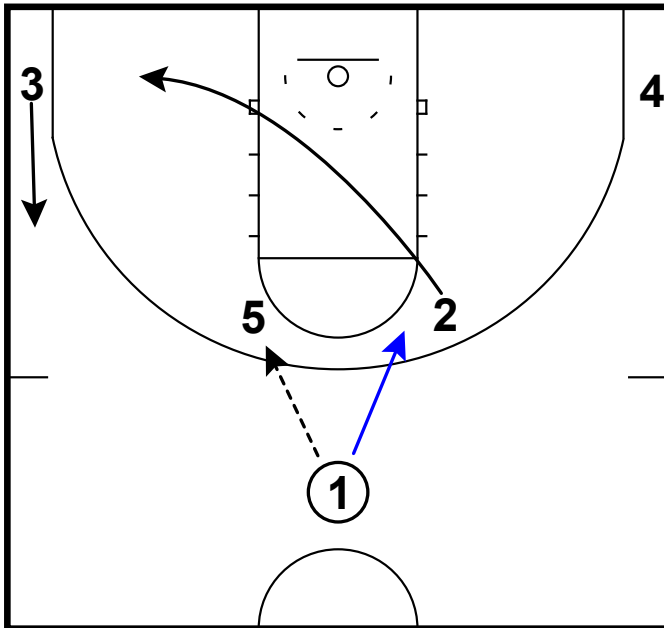

pass to elbow, clear & replace the other one

Frame 2

fake handoff & split, attack on Iso for Big

FAU - Miami elbow ISO

Frame 1

DHO combined with PnR & relocations

Frame 2

pass to elbow & Iso attack