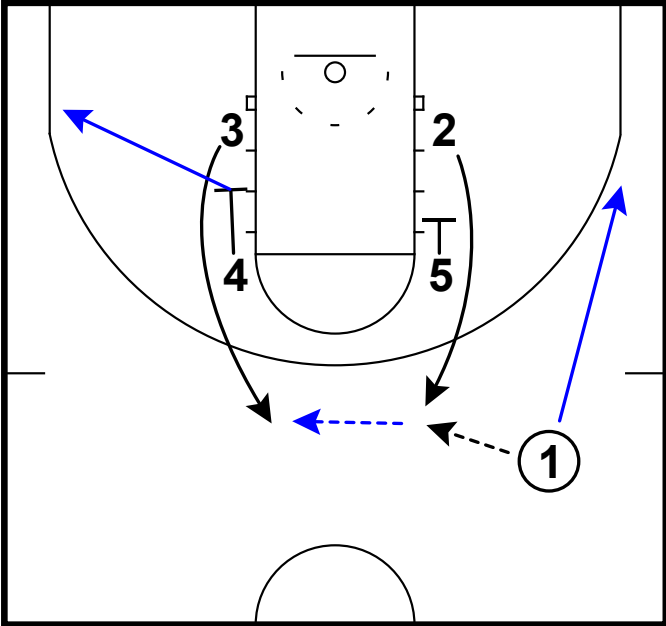

Missouri - Box zippers clear out flare

Frame 1

pin down followed by a second one