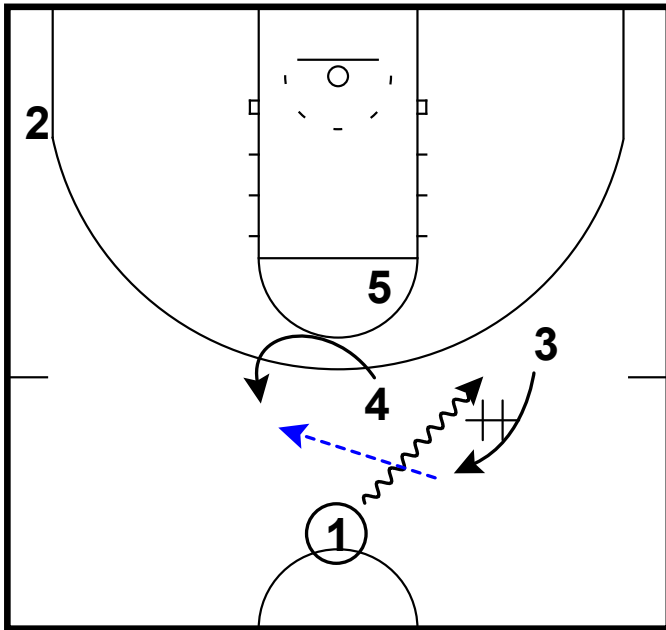

pass to flash & cut

Frame 2

DHO & PnR (Miami) followed by shifts

Frame 3

pass to wing & feed the post

Furman - Weave chin seal

Frame 1

weave using DHO & swing pass