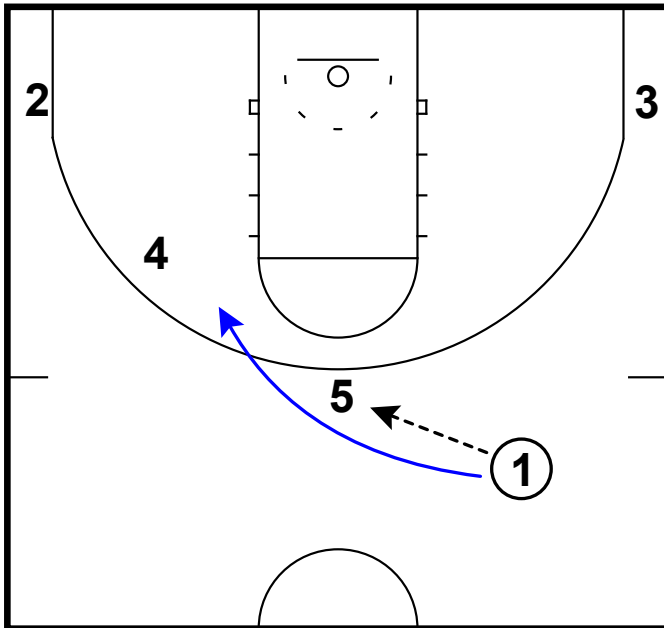

Pittsburgh - Over stagger zoom

Frame 1

pass to top & relocation