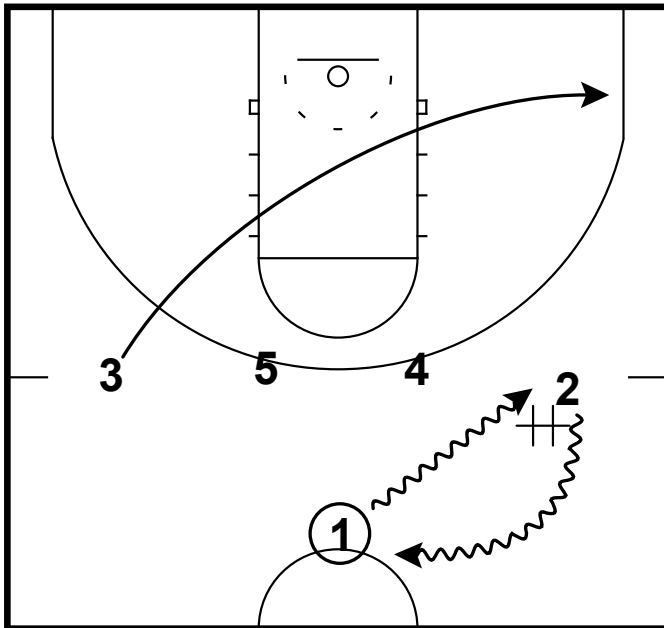

Frame 1

pass to elbow out, rub screen & clear

Frame 2

pass to top & relocations

Frame 3

staggered turnout

Michigan State - Iverson double ghost pin down

Frame 1