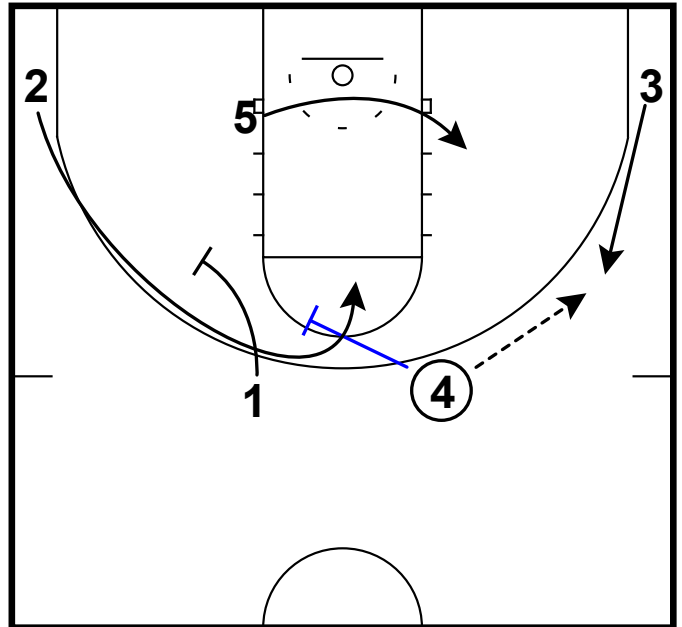

Frame 3

STS & DHO

UNC Asheville - Pop swing stagger away punch ISO

Frame 1

pick & pass to Pop

Frame 2

swing & curl the stagger

Frame 3