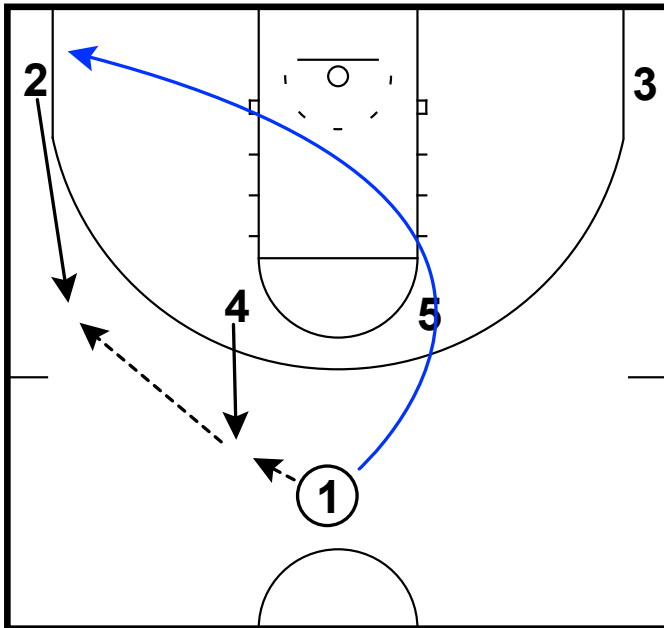

Louisiana - Horns corner PNR

Frame 1

passes to flashes & cut to corner