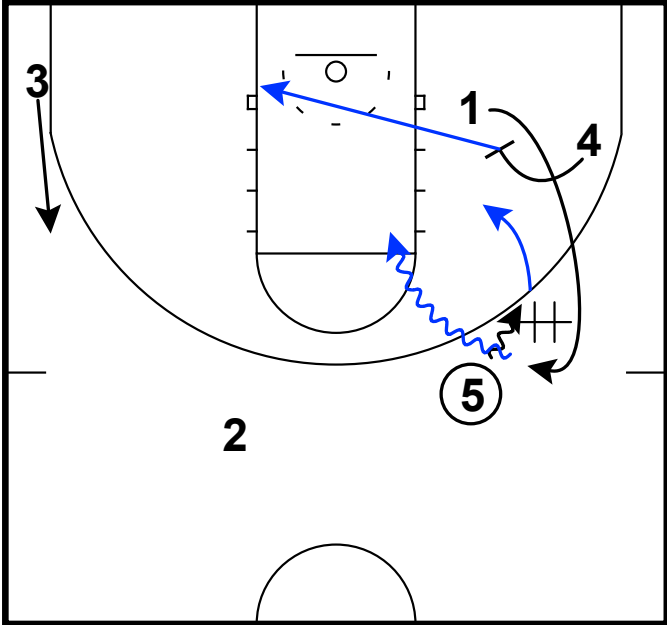

cut & pass to Pop

Frame 3

turnout & DHO (zoom), attack & options

Maryland - Horns twirl get

Frame 1

slot PnR & twirl the pin away

Frame 2

pass to pin down exit