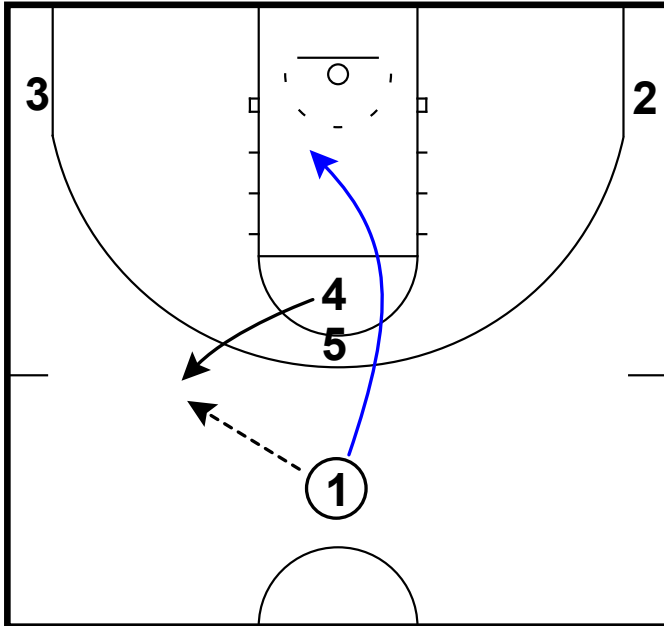

pass to flash & cut

Frame 2

DHO & PnR (Miami) followed by shifts

Frame 3

pass to wing & feed the post

Furman - Weave chin seal

Frame 1

weave using DHO & swing pass