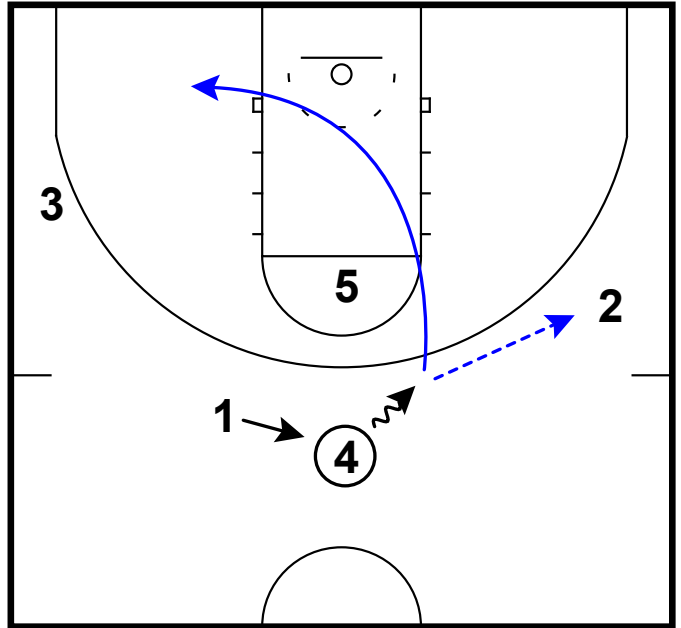

Frame 2

pass to wing & cut