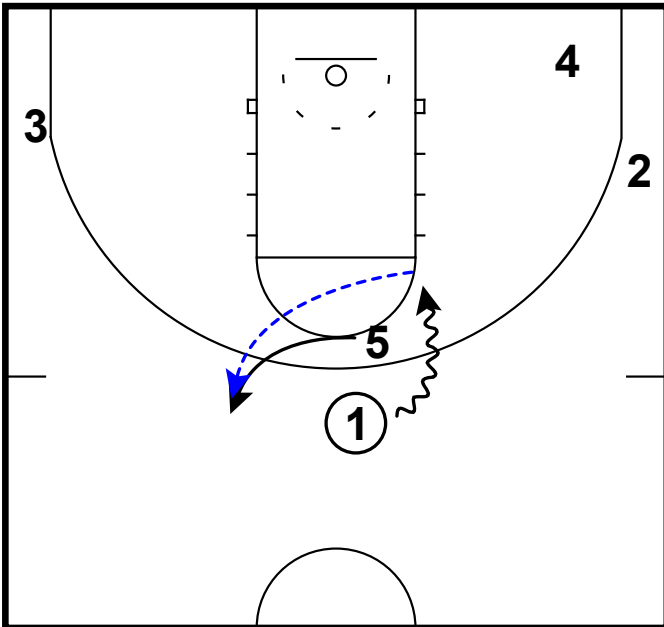

Frame 3

Pop after DHO (stretch big)