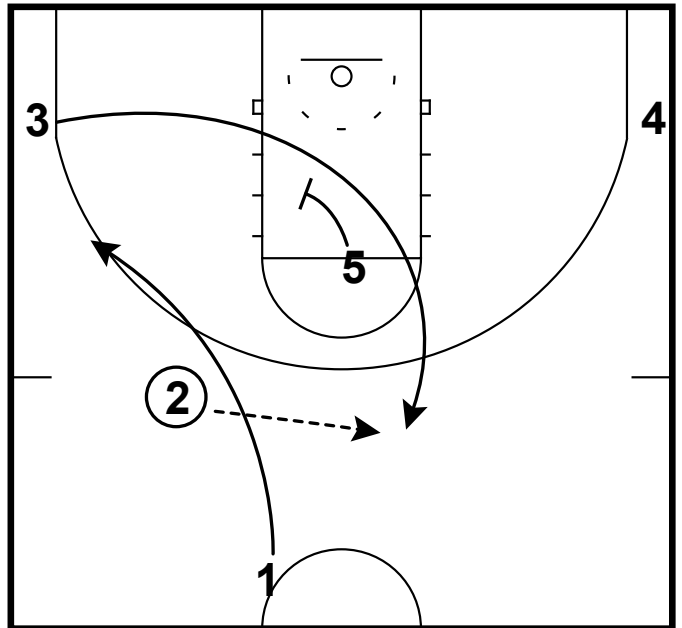

Frame 1

Frame 2

rub screen followed by ghost & pass to top

Top PnR

FAU - Flash gut ghost

Frame 1

pin down & pass to wing

Frame 2