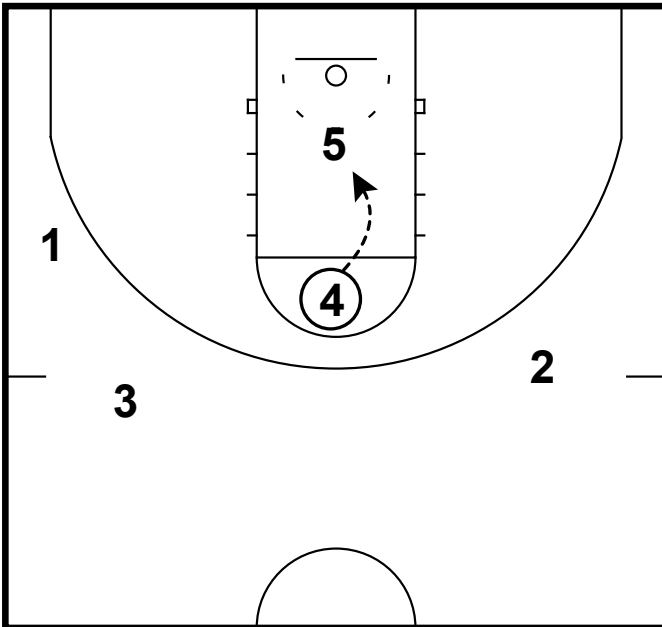

Frame 3

seal & feed the post