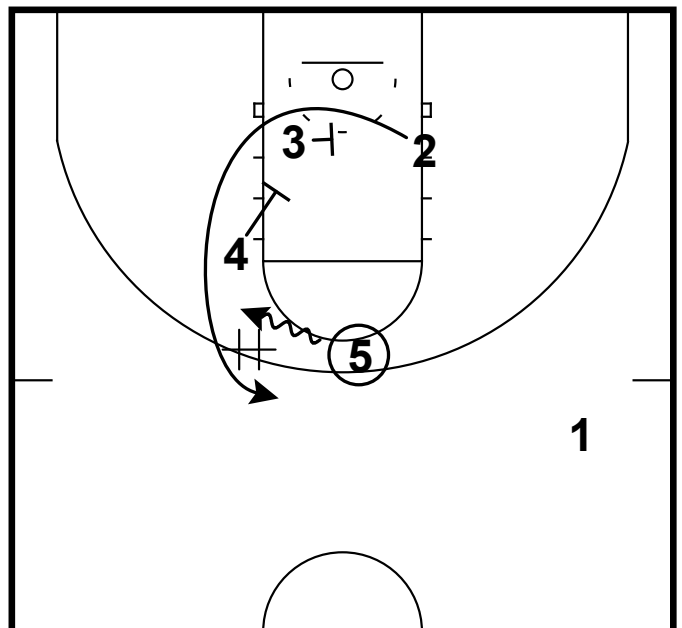

Frame 2

stagger DHO & attack options