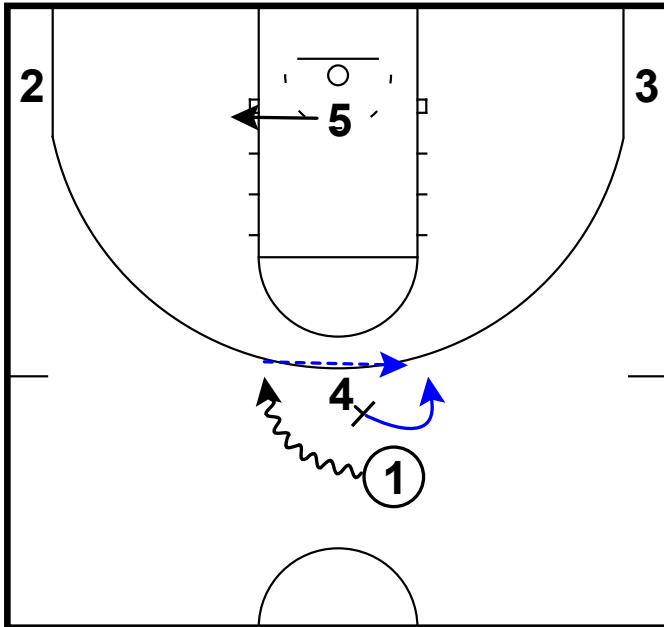

Frame 3

STS & DHO

UNC Asheville - Pop swing stagger away punch ISO

Frame 1

pick & pass to Pop

Frame 2

swing & curl the stagger

Frame 3