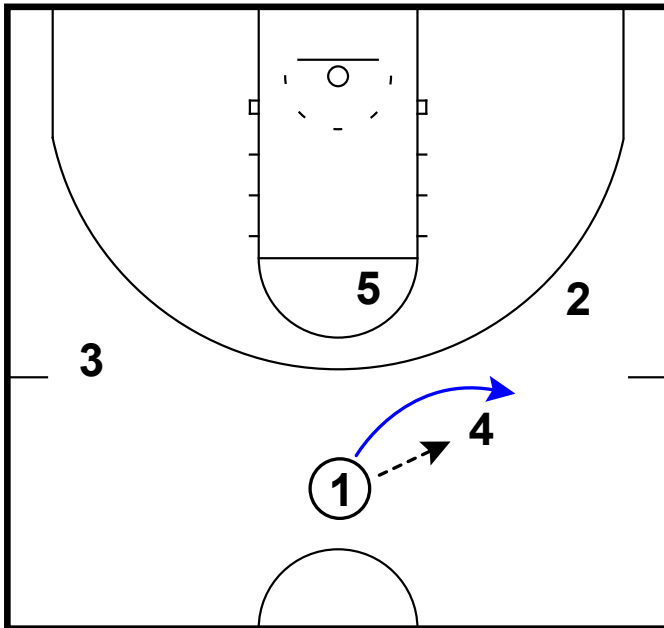

Double step up PnR & pass out

Frame 2

pin down away

Baylor - Shallow ghost turnout

Frame 1

shallow cut (2), ghost screen (4) & turnout (3)

Baylor - Weave flare

Frame 1