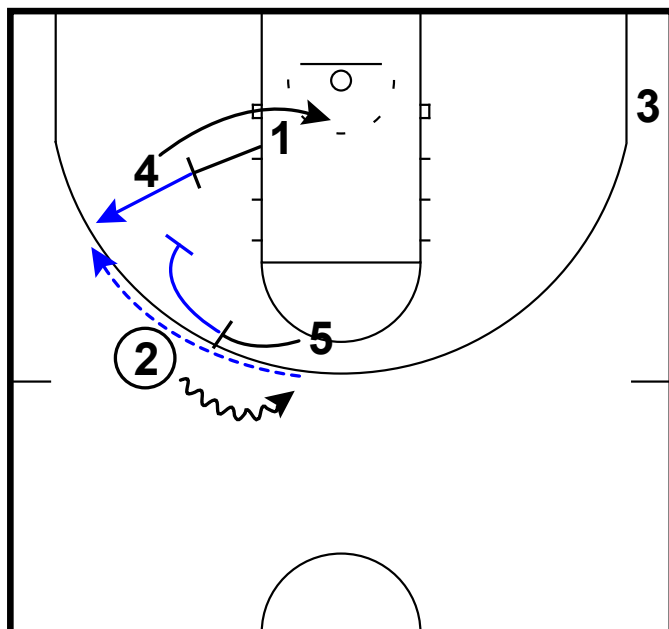

fake handoff & pass to turnout

Gonzaga - Horns out Miami cross STS

Frame 1

pass to horns out & cut

Frame 2

DHO

Frame 3

side PnR combined with STS turnout