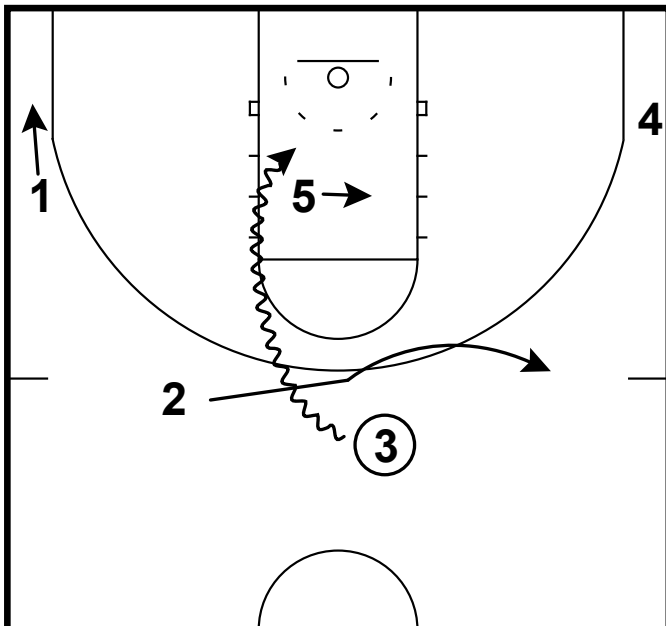

Frame 3

ghost screen & attack