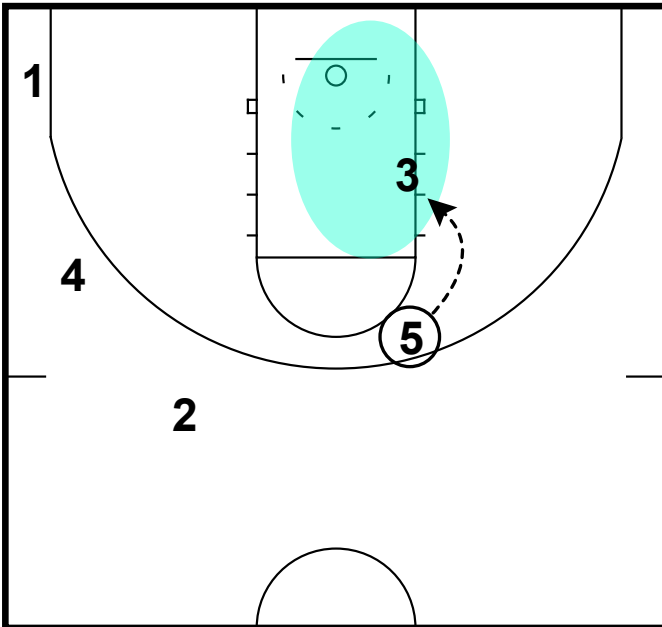

Frame 3

seal & feed the post (Iso)