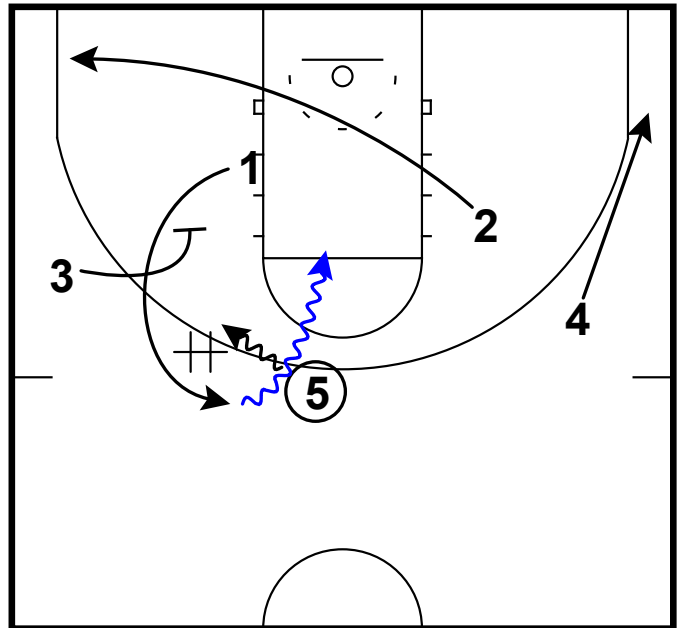

Frame 1

pass to wing & X cut. Pass back to top

Frame 2

pin down DHO (zoom), attack combined with face cut

Oral Roberts - Horns rip DHO pop

Frame 1

pass to slot & cut

Frame 2