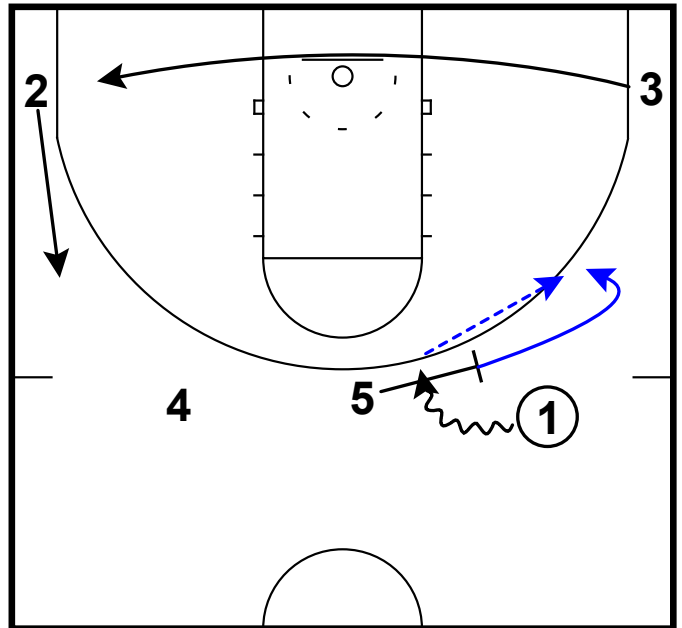

cut through paint using pin (gut) & pass to top

Frame 3

ghost screen & attack

FDU - Horns twist pop empty

Frame 1

PnR & flare (horns twist)

Frame 2

side PnR & pass to Pop (stretch big)
combined with empty corner