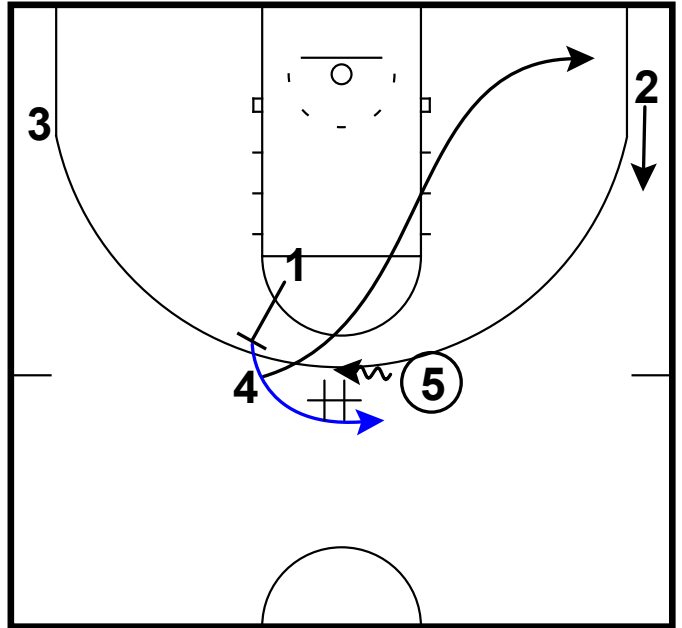

Frame 1

pass to wing & X cut. Pass back to top

Frame 2

pin down DHO (zoom), attack combined with face cut

Oral Roberts - Horns rip DHO pop

Frame 1

pass to slot & cut

Frame 2