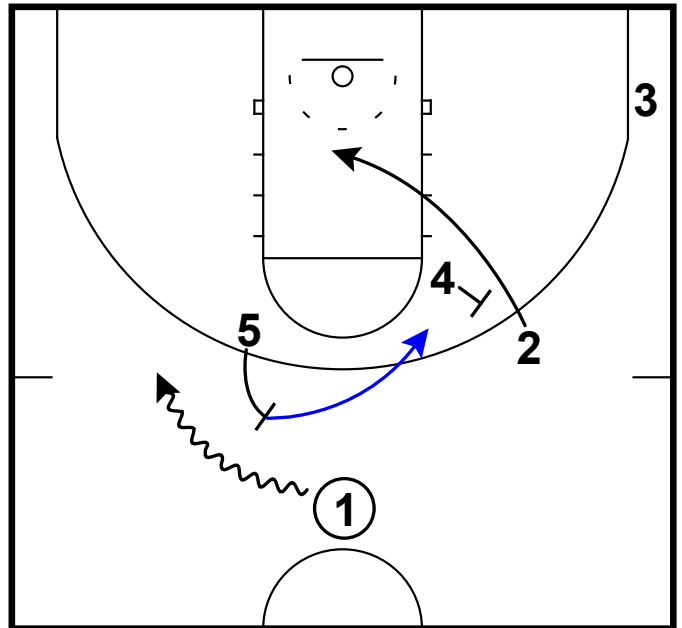

Frame 2

step up combined with shuffle screen