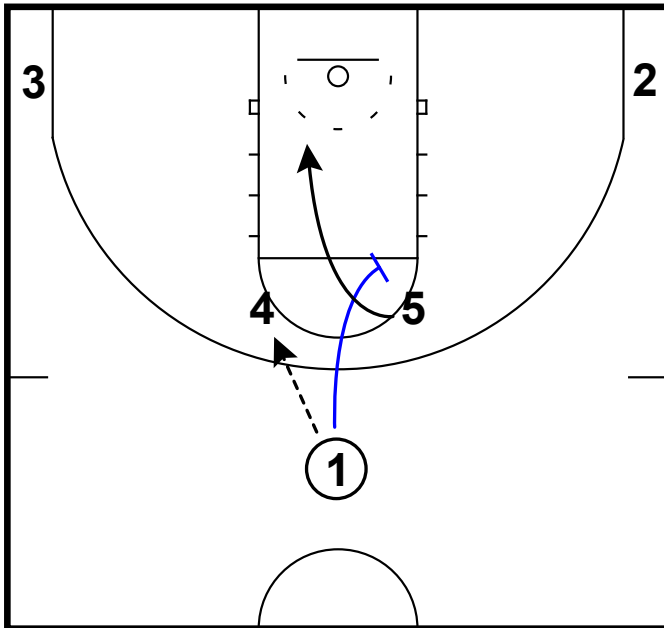

Texas - Horns rub ballscreen

Frame 1

pass to elbow & rub screen