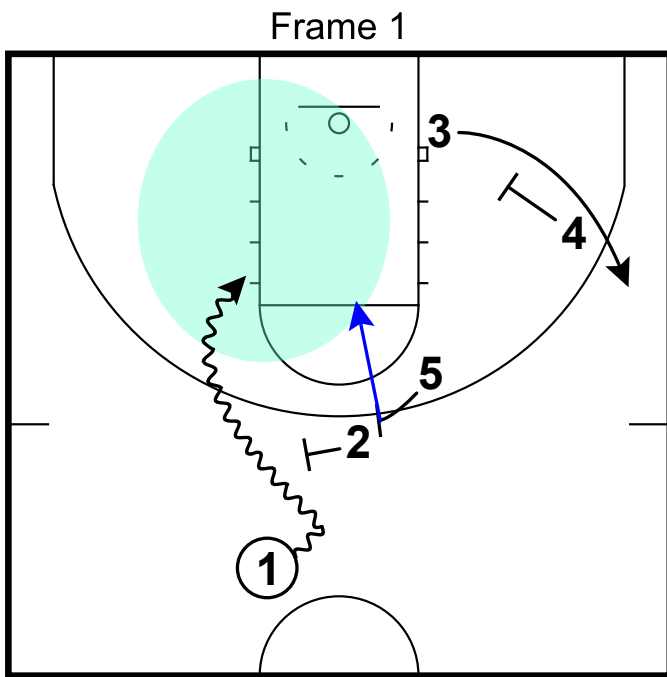

Houston - Misdirection ISO

reject the double PnR