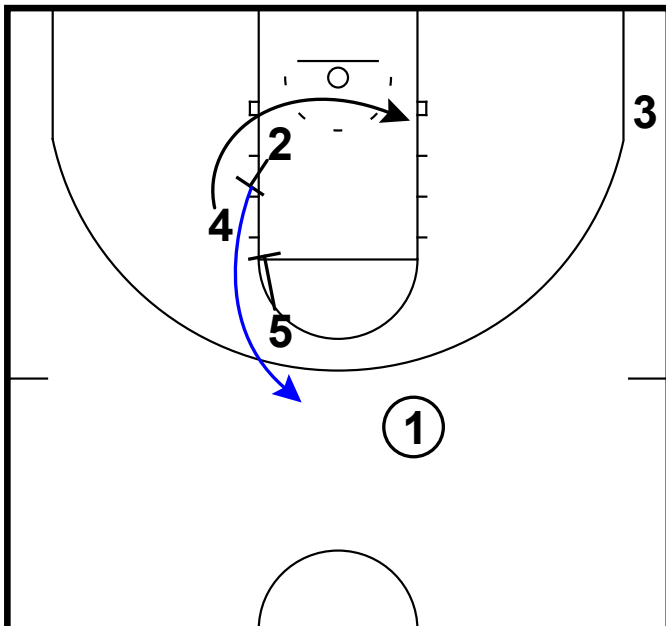

ram screen to ghost & flare

Tennessee - Zoom rip STS

Frame 1

pass to elbow, reject the flex screen

Frame 2

pin down DHO (zoom) plus relocation

Frame 3

back screen & STS