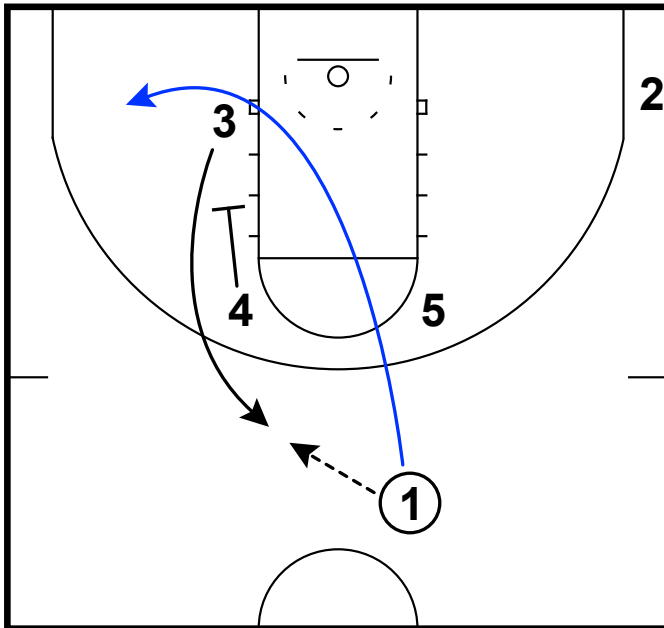

Maryland - Zipper Staggers

Frame 1

pass to zipper pin exit & relocation