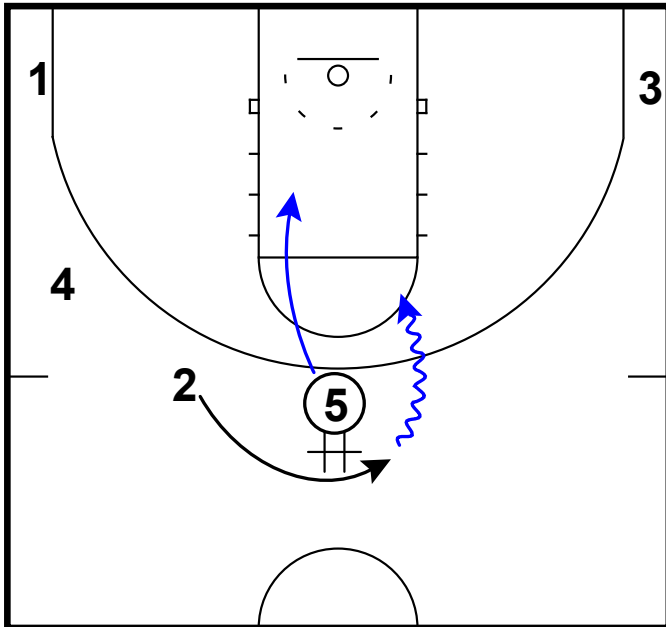

Michigan State - Flash chin get

Frame 3