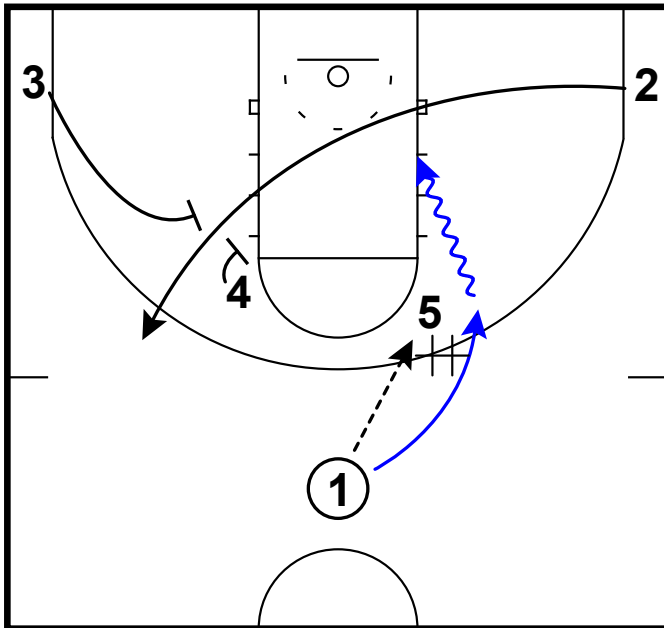

pass to top & clear corner

Frame 2

flare & DHO for quick execution

Drake - Horns clear out handback

Frame 1

pass & handback to immediate attack
combined with clear out & misdirection
elevator

Furman - Chin turnout zoom