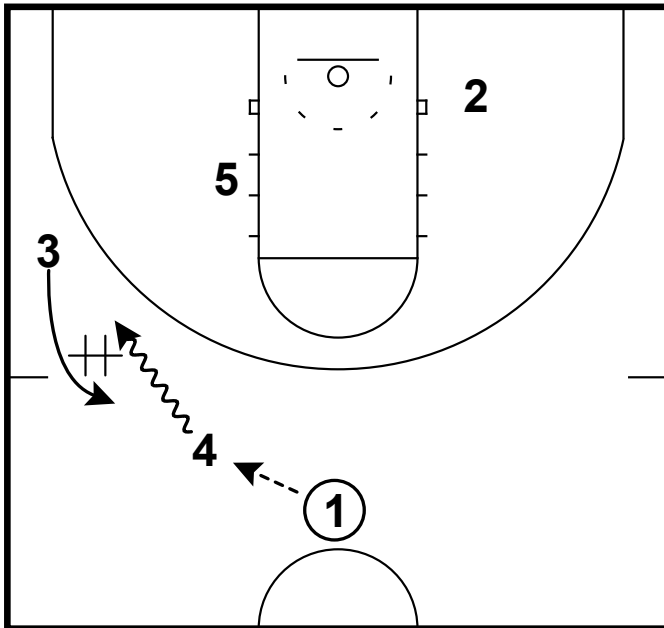

Kentucky - DHO shallow zoom

Frame 1

DHO