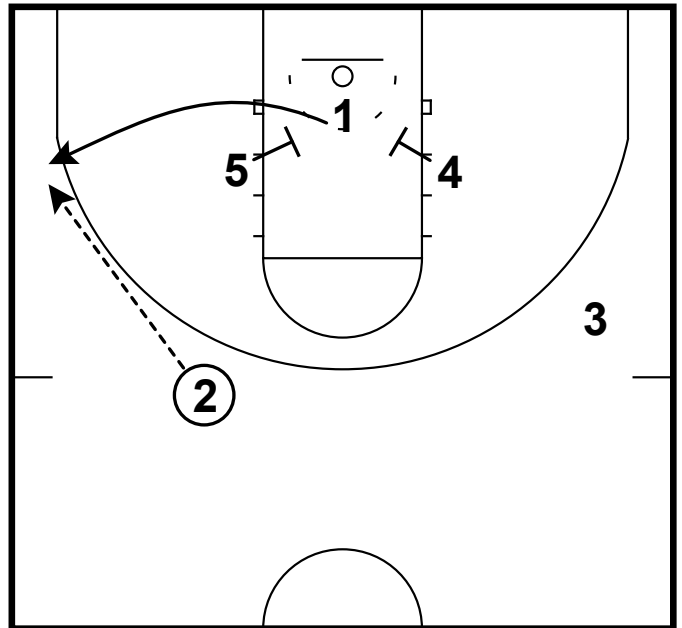

Frame 2

turnout after misdirection fakes