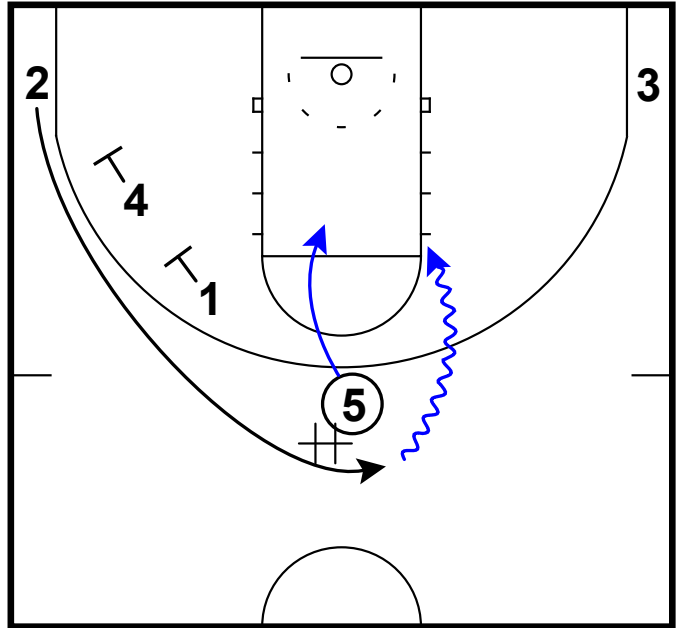

Frame 2

stagger DHO & attack