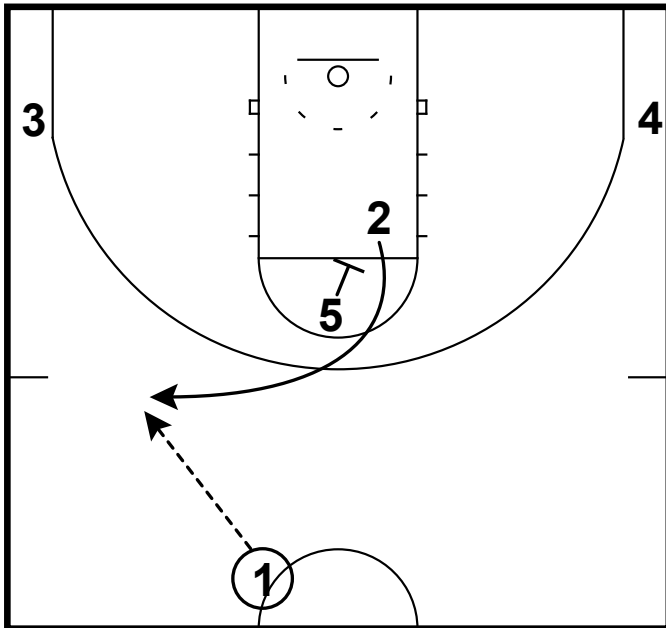

Frame 1

Frame 2

rub screen followed by ghost & pass to top

Top PnR

FAU - Flash gut ghost

Frame 1

pin down & pass to wing

Frame 2