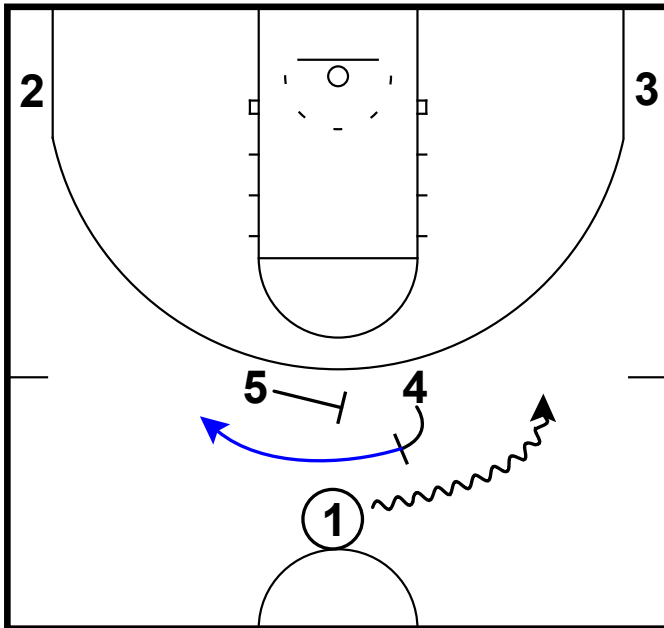

cut through paint using pin (gut) & pass to top

Frame 3

ghost screen & attack

FDU - Horns twist pop empty

Frame 1

PnR & flare (horns twist)

Frame 2

side PnR & pass to Pop (stretch big)
combined with empty corner