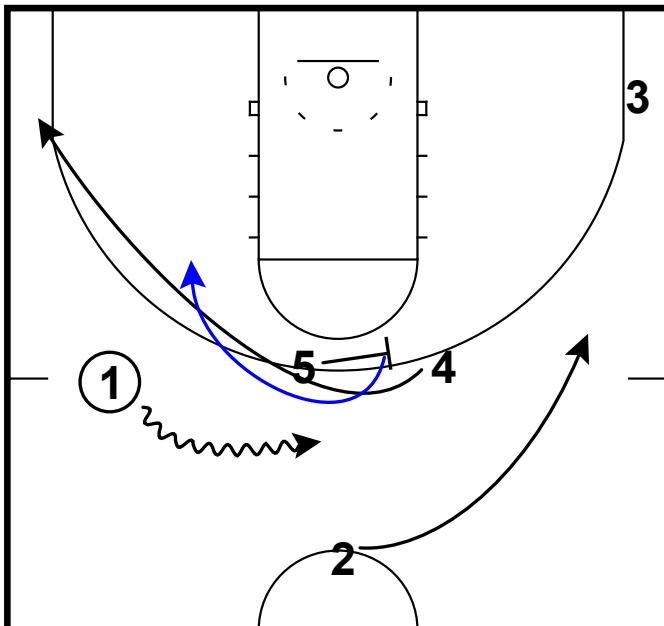

Frame 3

ram to double ghost