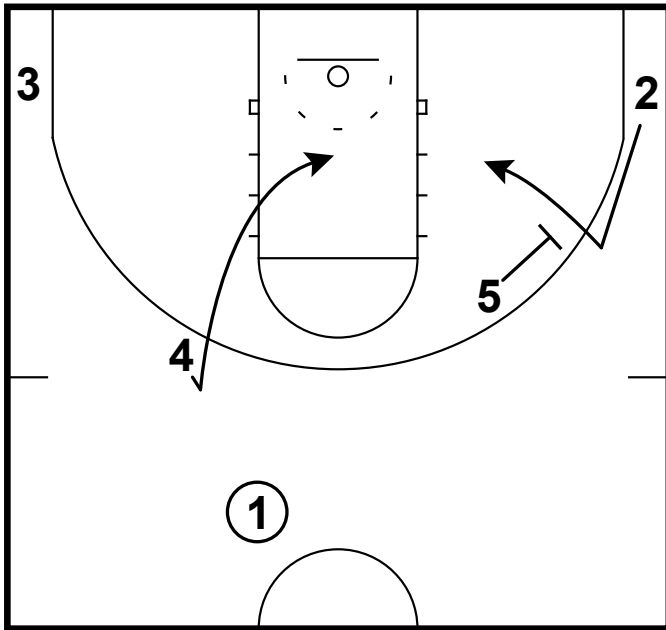

Frame 1

DHO

Frame 2

pass to 45 & pass back to top (relocation)

Frame 3

ghost & flare screen

FAU - Fake pin down to stagger

Frame 1