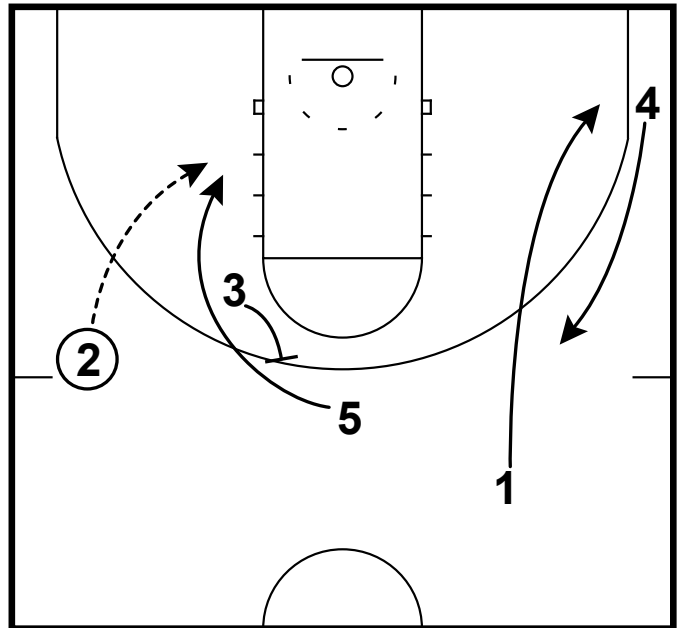

Frame 3

fake pass to left wing (1) & pass to 4.
Feed the post Iso after seal

Creighton - Twirl rip

Frame 1

Frame 2

pass to top, twirl the pin & swing to wing

back screen & feed the cut to post

Duke - Horns out chin rip punch