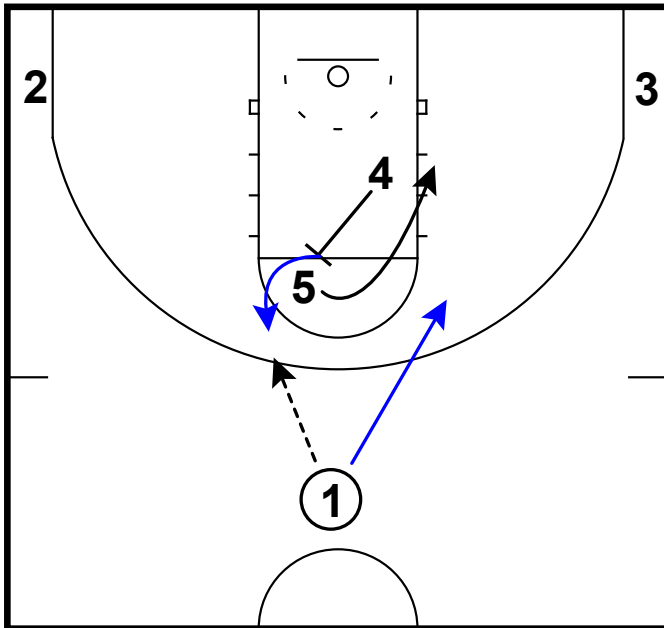

Providence - Horns out flex STS twice

Frame 1

back screen & pass to horns out with relocations