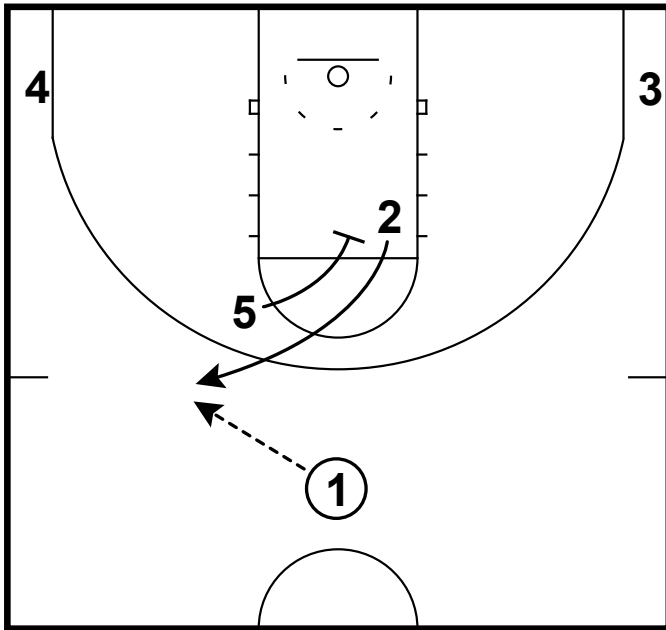

pass to flash after pin

Michigan State - Flash chin get

Frame 1