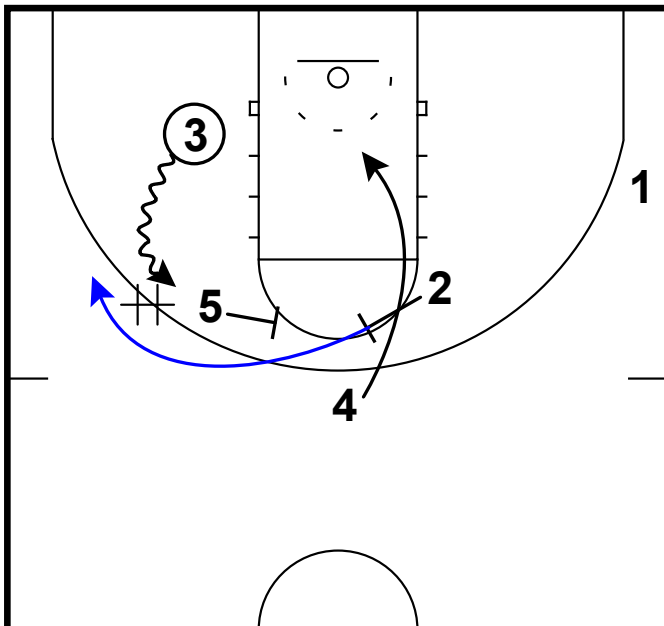

Frame 3

STS & DHO

UNC Asheville - Pop swing stagger away punch ISO

Frame 1

pick & pass to Pop

Frame 2

swing & curl the stagger

Frame 3