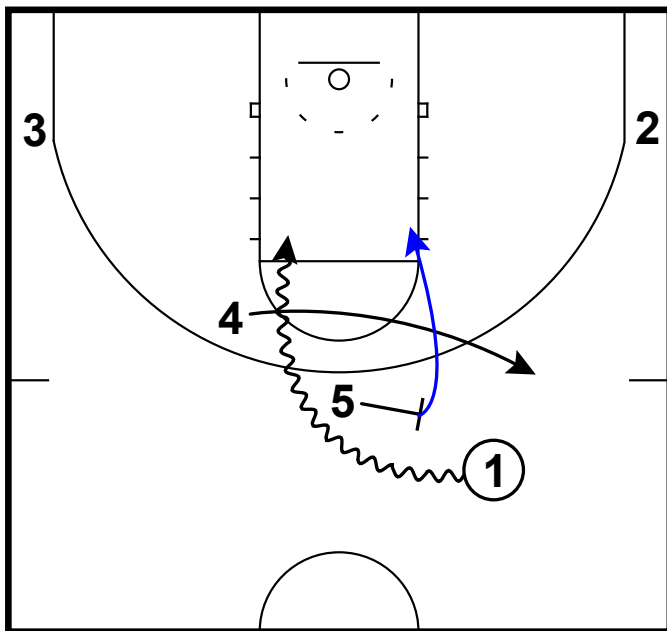

Frame 2

pass back to top, surprise back screen & lob pass

Kansas State - Ram fist roll replace

Frame 1

ram screen to top PnR & shifts to replace

Kennesaw State - Double drag shallow

Frame 1

double drag set & shallow cut of 2nd screener