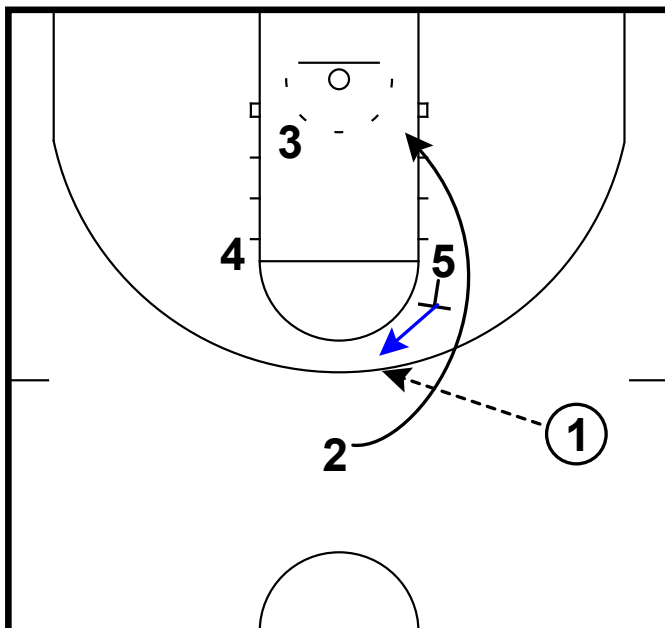

Montana State - Up stagger DHO

Frame 1

back screen, pass to top