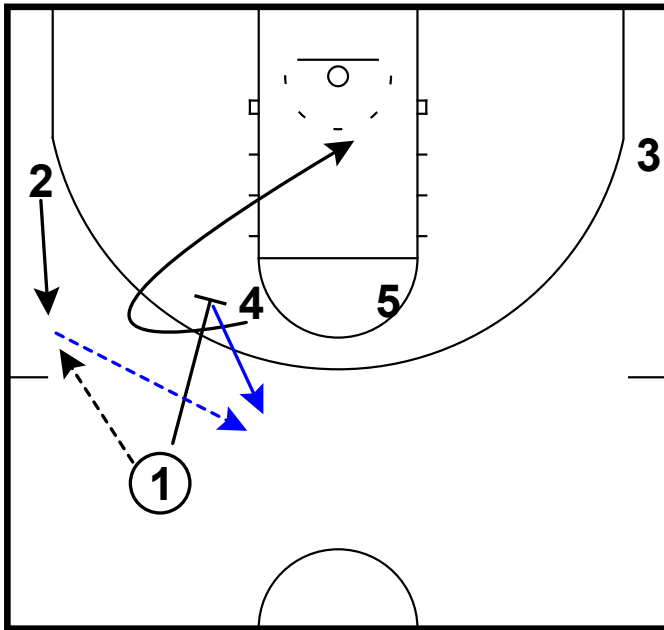

Creighton - Rub ghost shallow fist

Frame 1