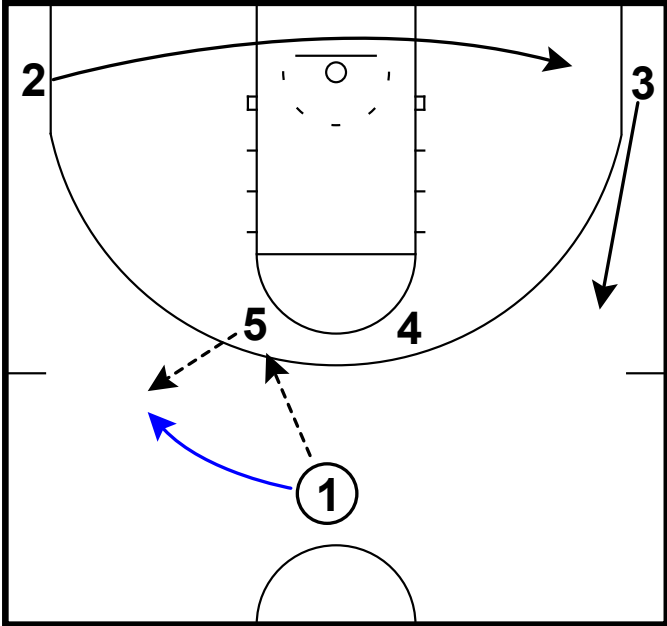

Kennesaw State - Horns pitch back fake Spain

Frame 1

pass to elbow & pass back, clear corner