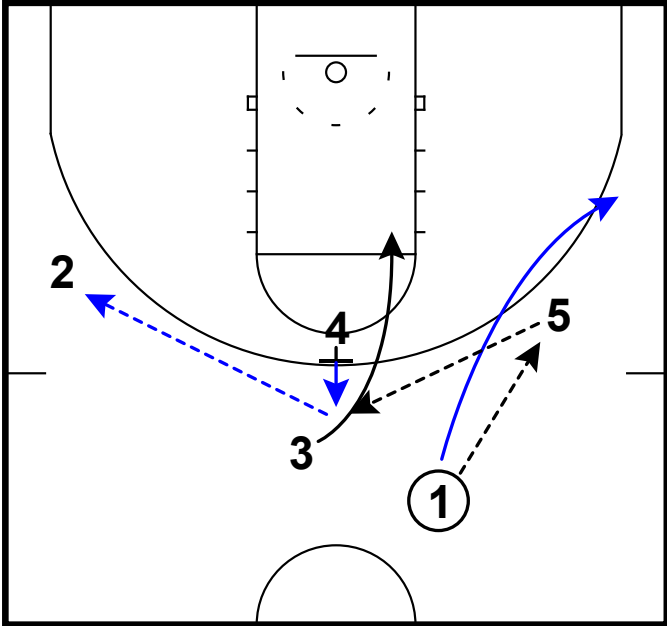

Frame 1

exchange with pass

Frame 2

pass to Iverson cut & empty the corner

Frame 3

ram to side PnR & pass to dive

Kennesaw State - Chin shuffle STS pop

Frame 1