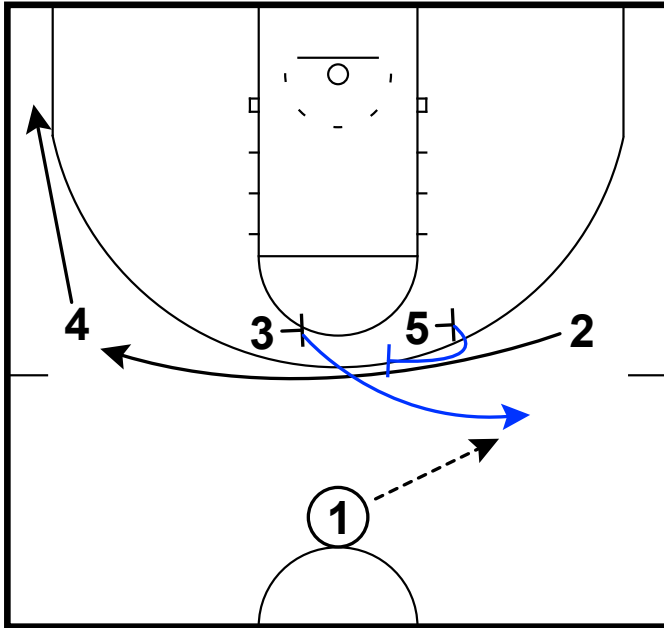

Frame 2

fake back screen & pass to wing

Frame 3

side PnR combined with shallow cut

Kent State - Iverson flare side PnR

Frame 1

Iverson cut followed by flare screen

Frame 2