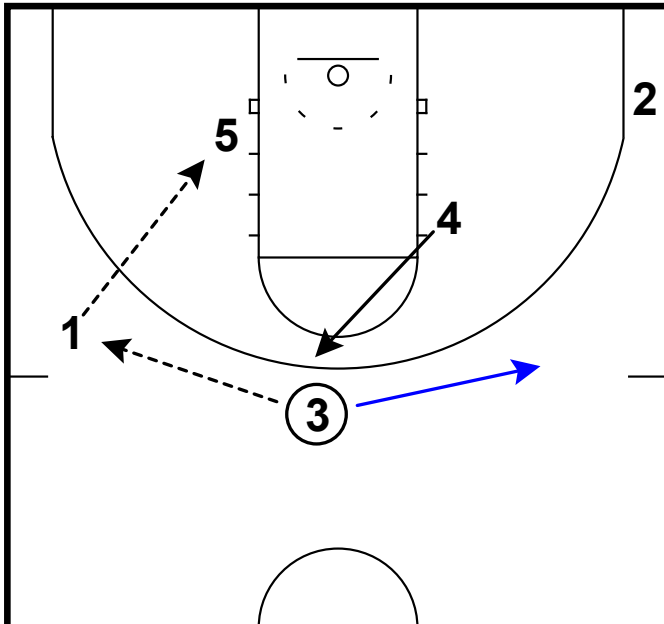

pass to flash & cut

Frame 2

DHO & PnR (Miami) followed by shifts

Frame 3

pass to wing & feed the post

Furman - Weave chin seal

Frame 1

weave using DHO & swing pass