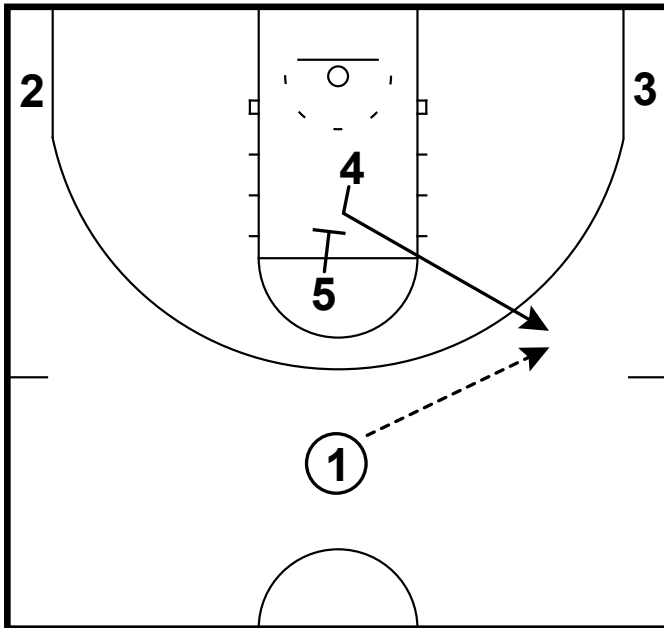

Texas - Flash chin elbow curl

Frame 1

pass to flash out