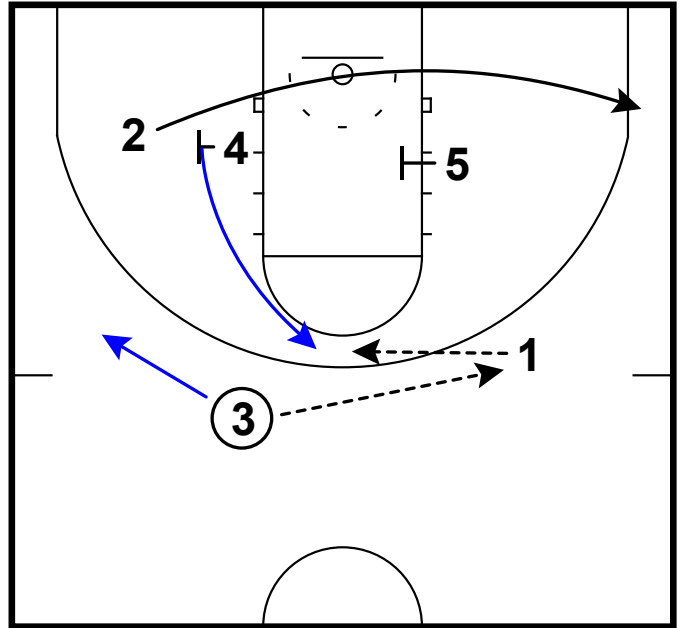

box set with flare & turnout

Frame 2

pass to top & high-low

Purdue - Weave baseline stagger lift

Frame 1

DHO to swing

Frame 2

swing back & misdirection baseline
stagger to flash on top