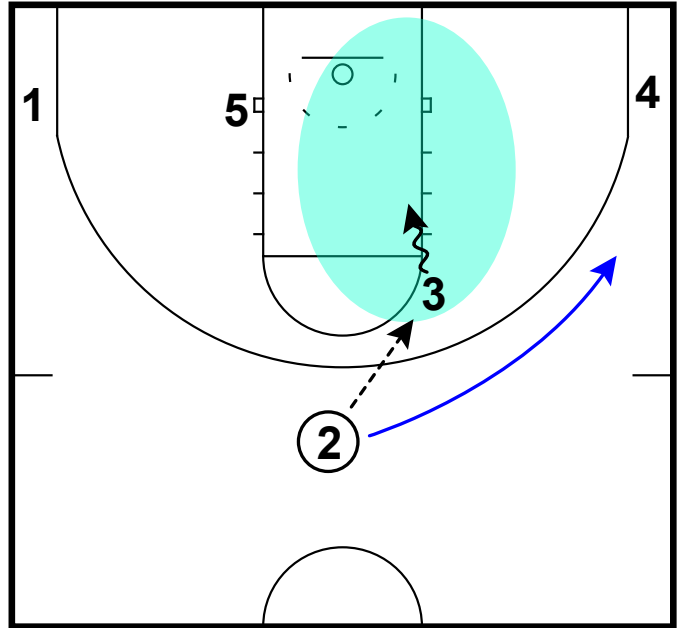

pass to elbow, clear & replace the other one

Frame 2

fake handoff & split, attack on Iso for Big

FAU - Miami elbow ISO

Frame 1

DHO combined with PnR & relocations

Frame 2

pass to elbow & Iso attack