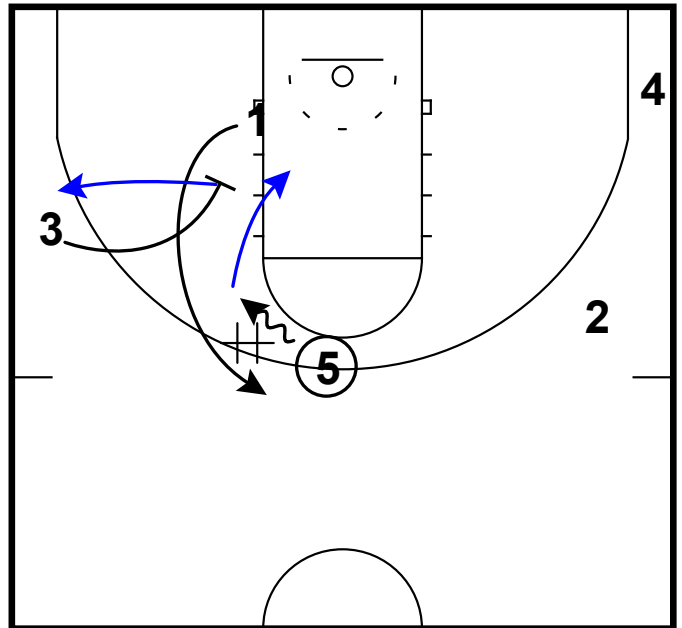

Frame 2

turnout screen & DHO (zoom)