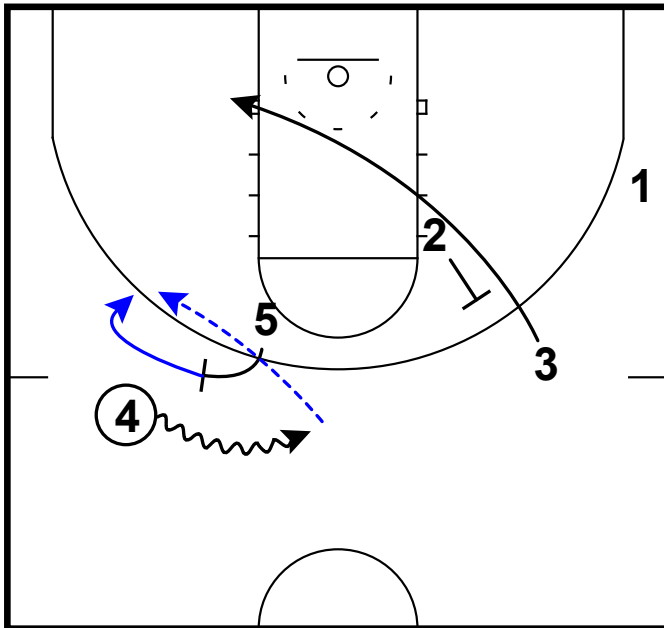

UCONN - Pop shuffle punch STS grenade

Frame 1