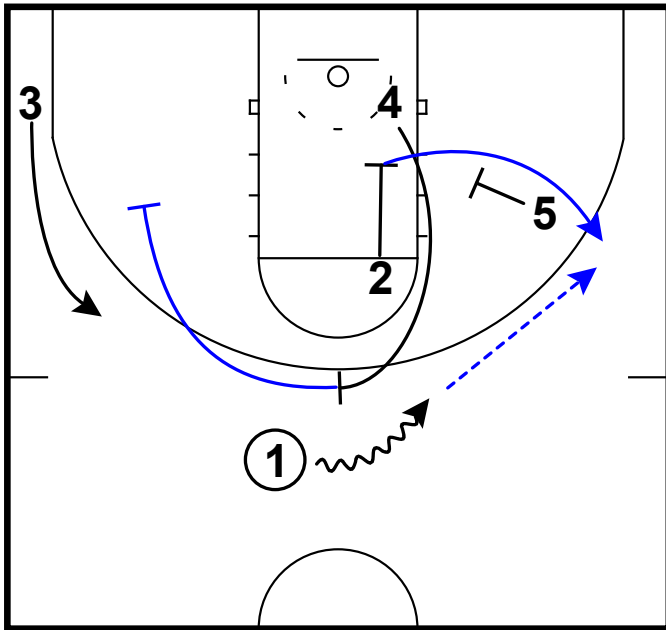

Michigan State - Ram veer turnout

Frame 1

ram screen to fake top & pin down
combined with turnout