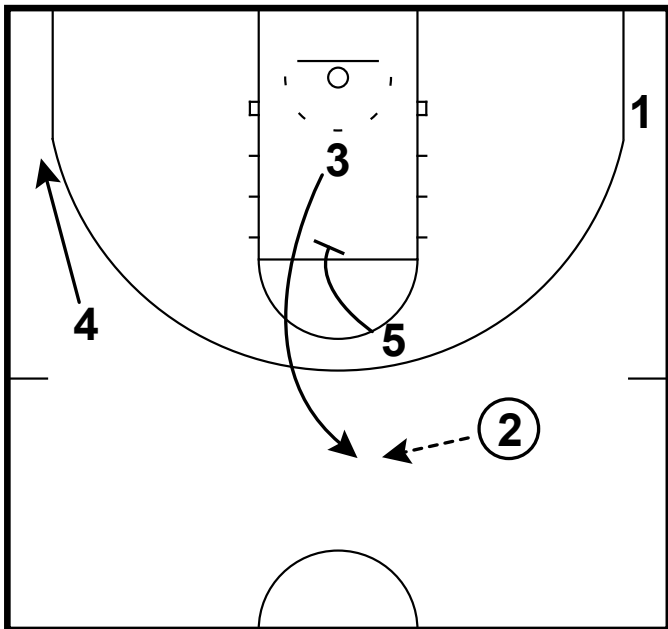

Frame 3

pin down & pass to coming off