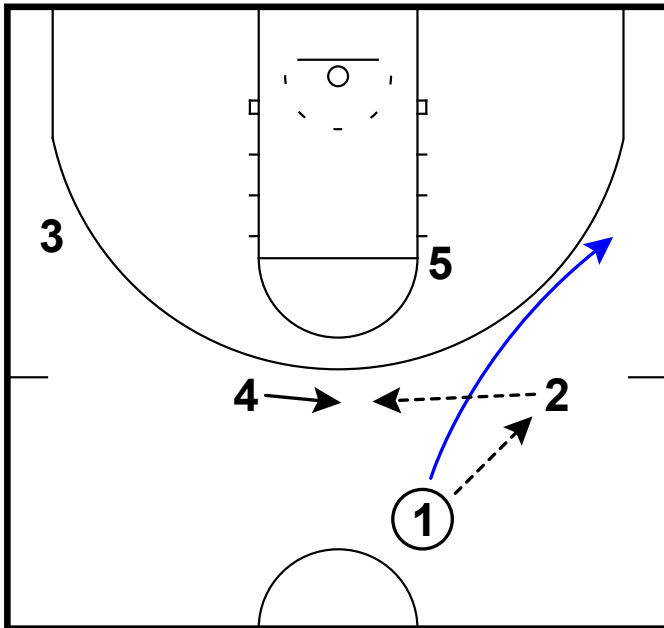

Arizona State - Shuffle burn high zoom

Frame 1

pass to wing, shallow cut, pass to top