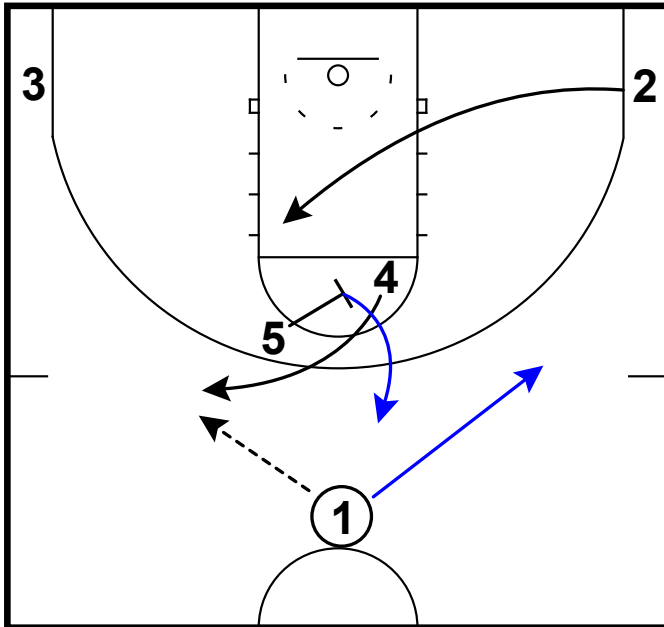

Charleston - Horns out delay shuffle UCLA punch

Frame 1

pass to horns out & relocations