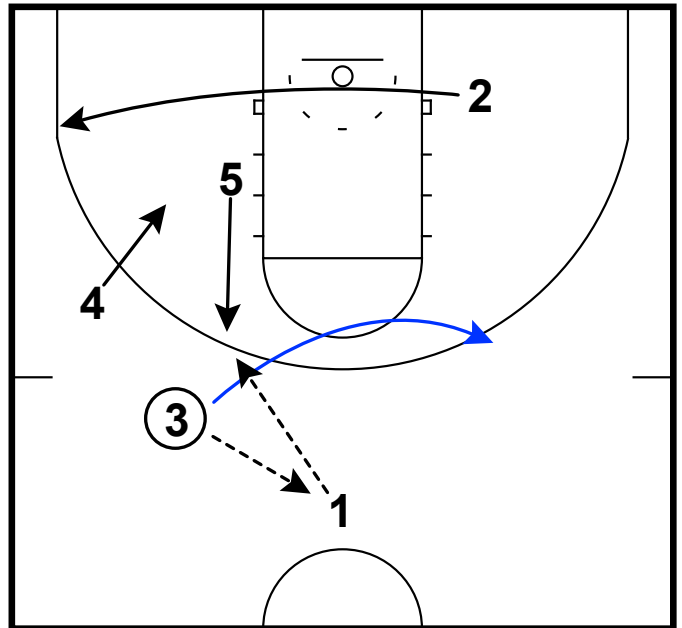

Frame 2

pass to top, shallow cut, relocations & pass to slot