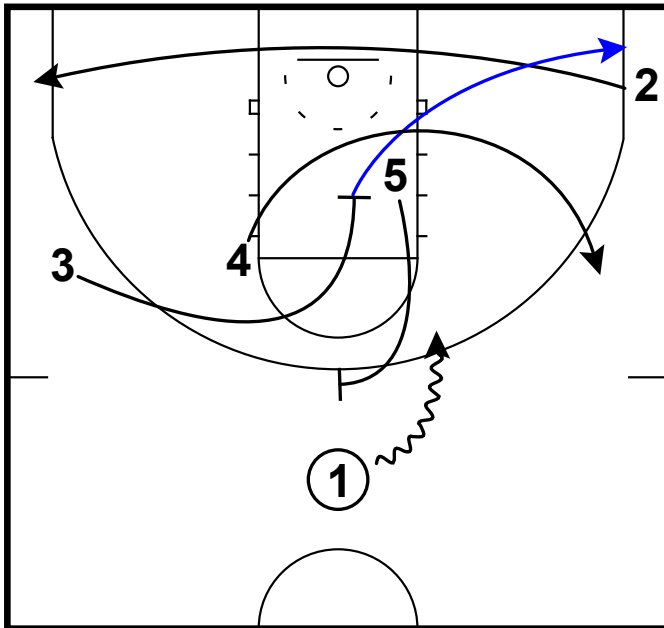

VCU - Hook ram veer

Frame 1