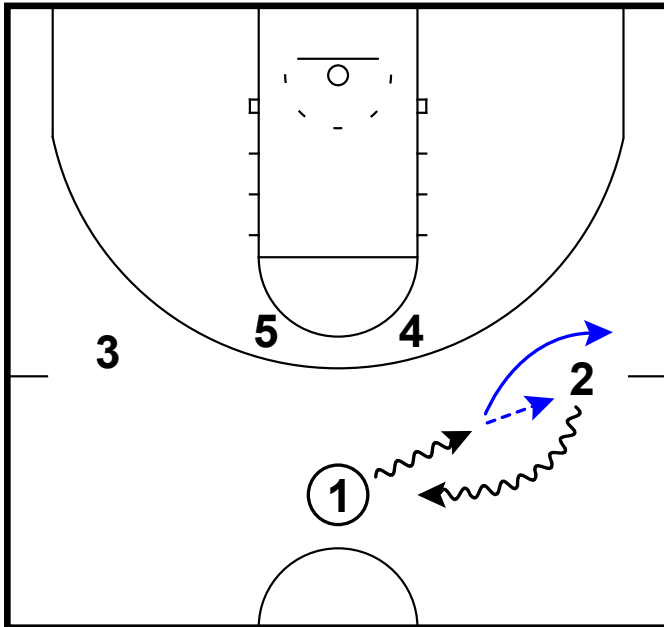

Kansas State - Pitch Iverson ram empty ballscreen

Frame 1

exchange with pass