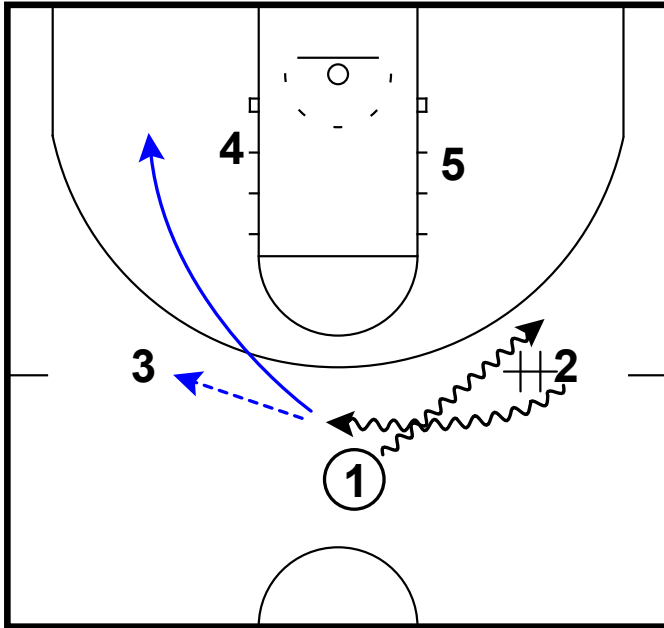

box set with flare & turnout

Frame 2

pass to top & high-low

Purdue - Weave baseline stagger lift

Frame 1

DHO to swing

Frame 2

swing back & misdirection baseline
stagger to flash on top