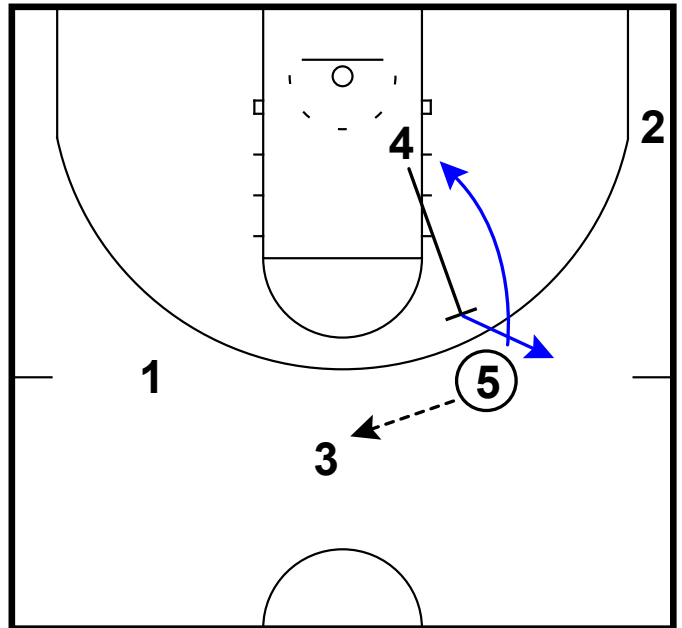

pass to top, get the shuffle & pass to wing

Frame 3

UCLA screen & feed the post

Creighton - Point away shuffle punch

Frame 1

pass to slot & pin down

Frame 2

pass to top & shuffle screen