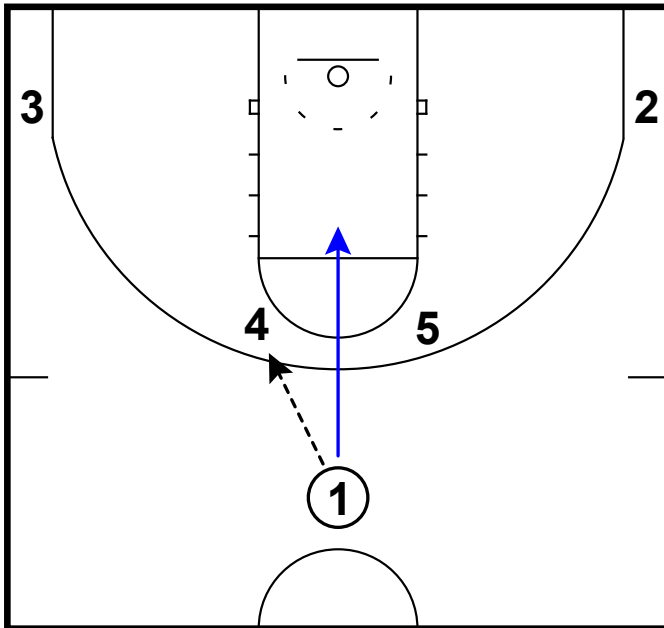

Frame 1

pass to elbow & set stagger

Texas A_M - Horns through pin down

Frame 1

pass to slot & cut through

Frame 2

pin down

Texas A&M - Pop DHO floppy