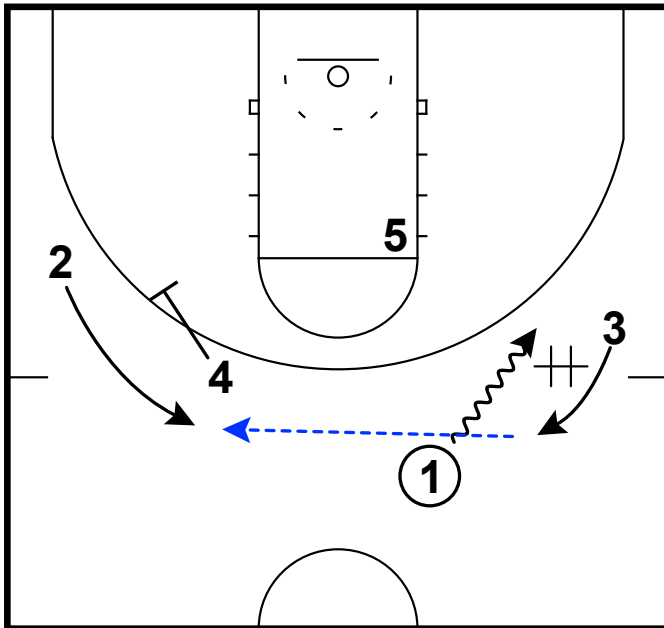

Kent State - DHO chin pin down

Frame 1

DHO & pass to exit of away sceeen