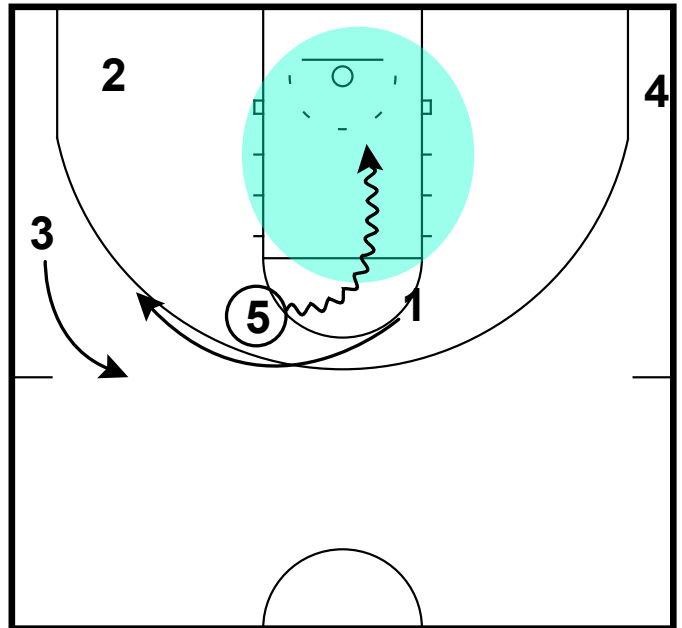

Frame 2

fake handoff & split, attack on Iso for Big