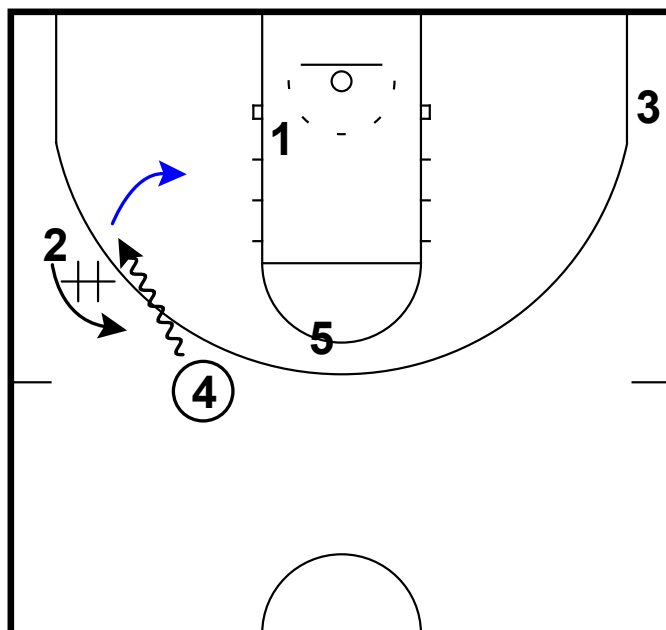

fake handoff & pass to turnout

Gonzaga - Horns out Miami cross STS

Frame 1

pass to horns out & cut

Frame 2

DHO

Frame 3

side PnR combined with STS turnout