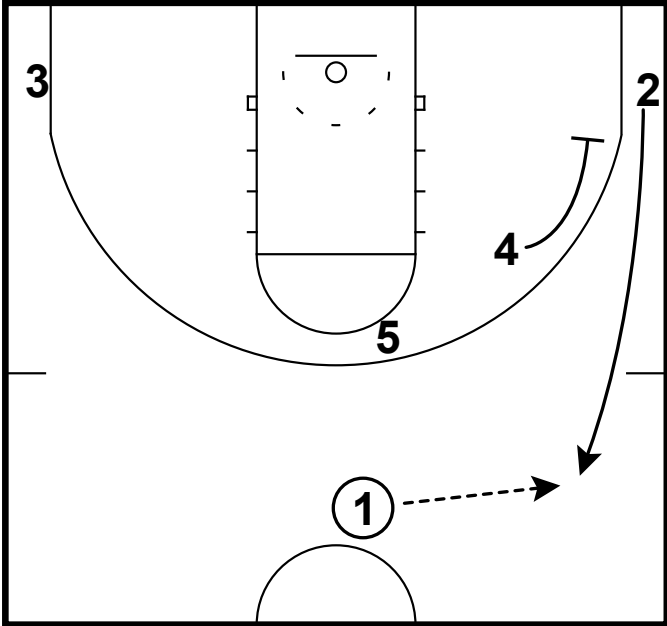

Louisiana - Wide pin pop turnout zoom

Frame 1

pass to wide pin down exit