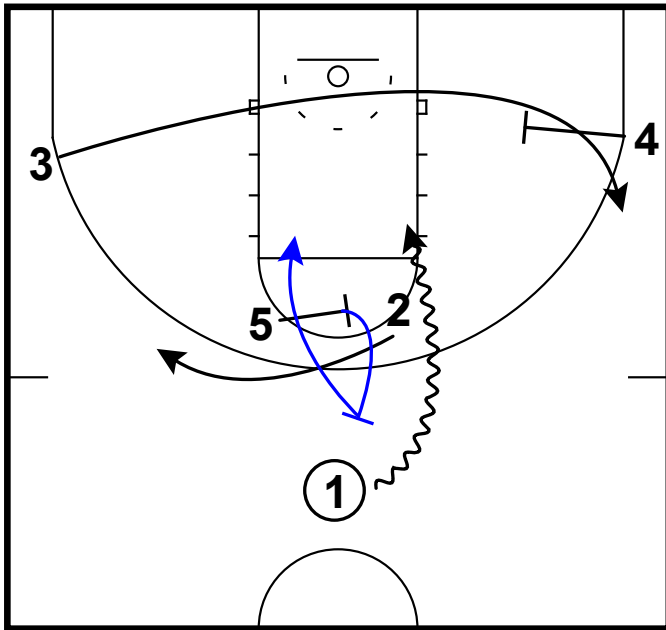

Kennesaw State - Horns out bulldog

Frame 1

horns out screen, top PnR combined with turnout screen (bulldog)