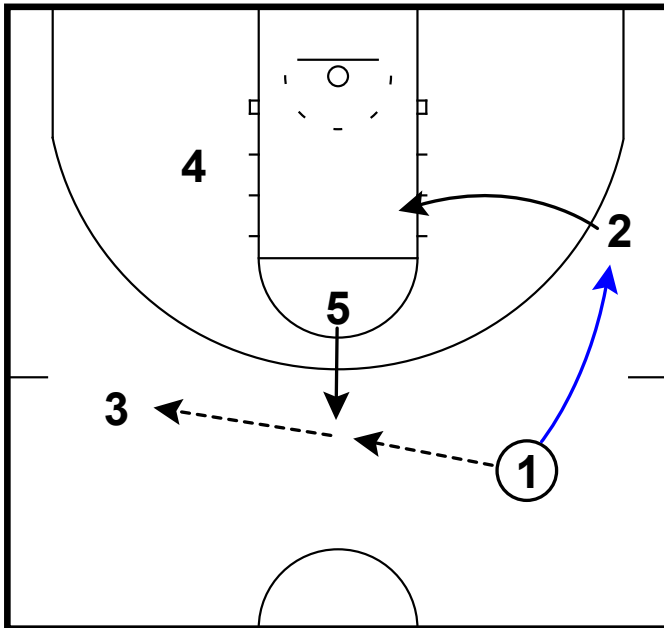

Arizona State - Chin invert STS

Frame 1

swing the ball & relocations