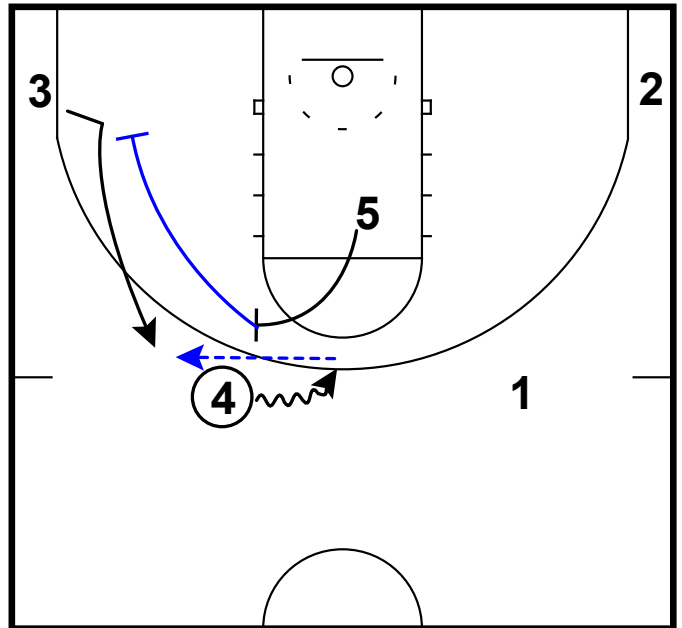

Frame 2

on ball screen followed by pin down (veer)