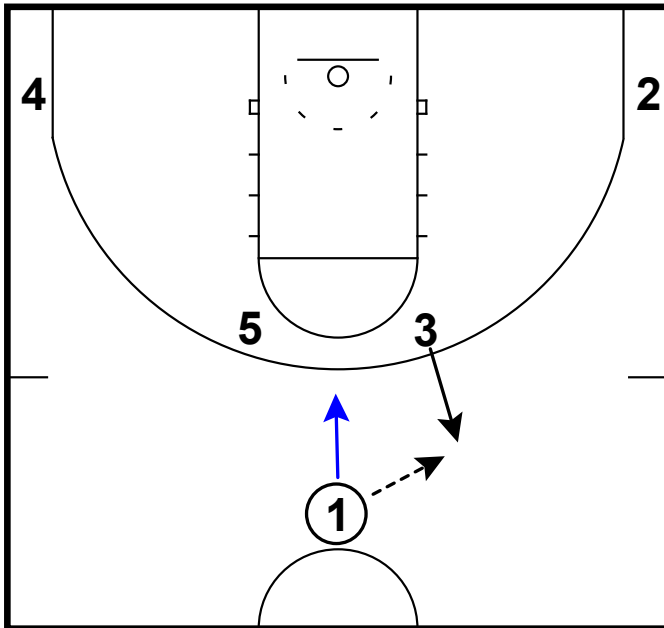

fake pin down & relocations

Frame 2

pass to stagger exit

FAU - Flash double fist turnout

Frame 1

pass to flash

Frame 2

double PnR & turnout