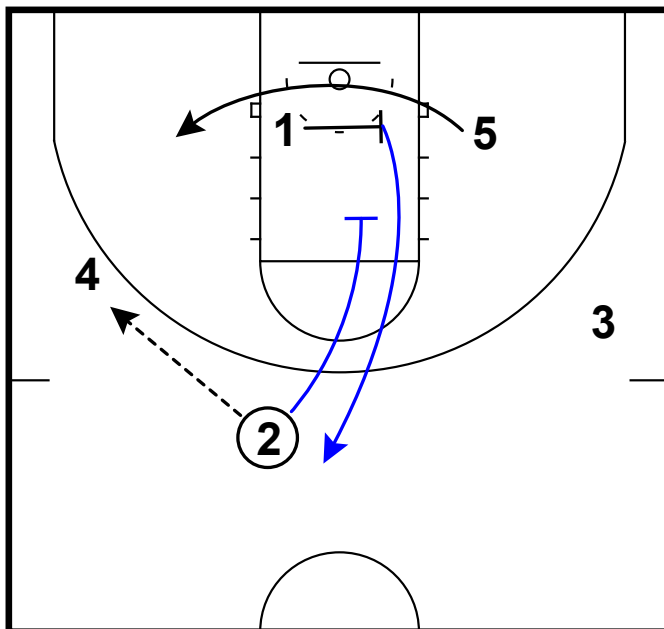

Frame 2

pass to 45, cross screen & STS