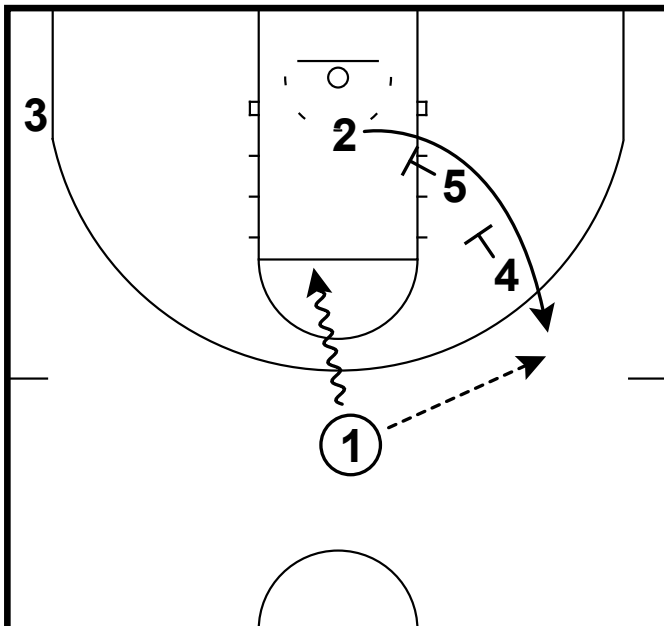

screen away

Louisiana - Flex DHO stagger

Frame 1

pass to top & curl the flex screen

Frame 2

DHO & dribble to top

Frame 3

stagger turnout (exploring options/ pass or Iso attack)