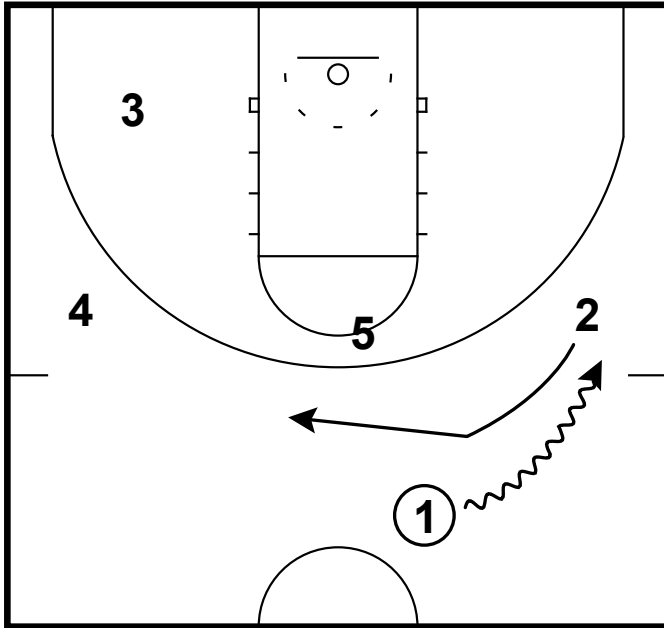

Kentucky - Ghost ricky

Frame 1

ghost screen