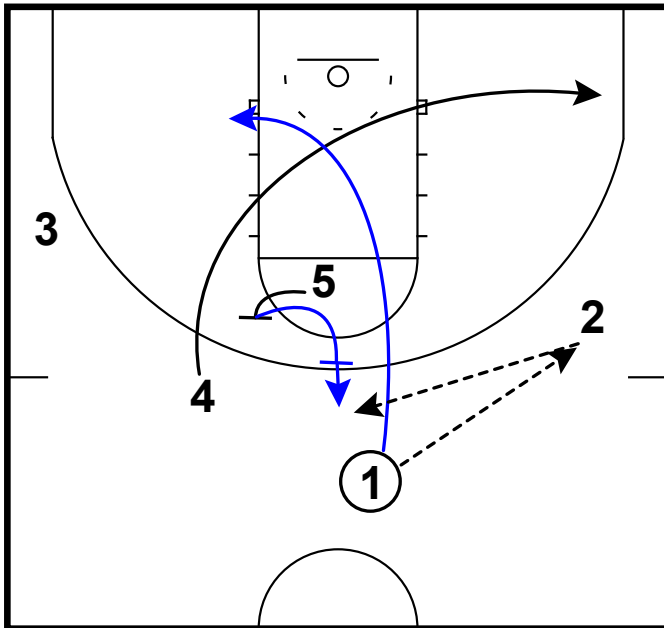

Furman - Chin turnout zoom

Frame 1

pass to wing, back screens with relocations & pass to top