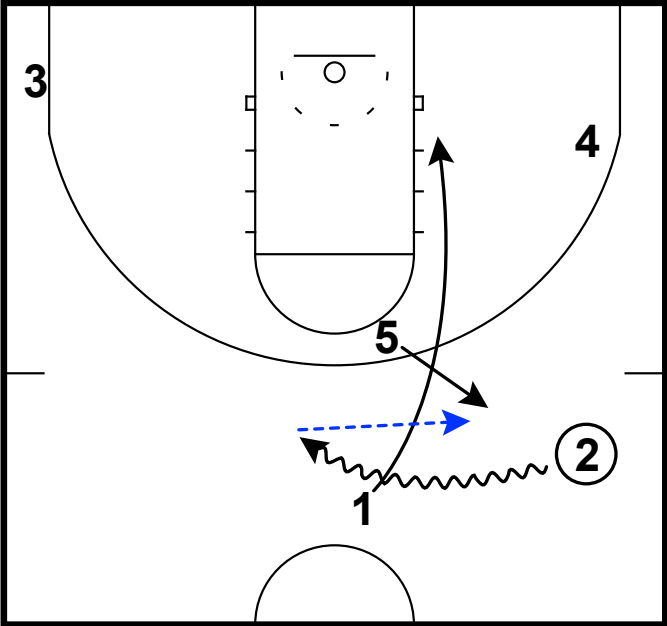

cut & pass to Pop

Frame 3

turnout & DHO (zoom), attack & options

Maryland - Horns twirl get

Frame 1

slot PnR & twirl the pin away

Frame 2

pass to pin down exit