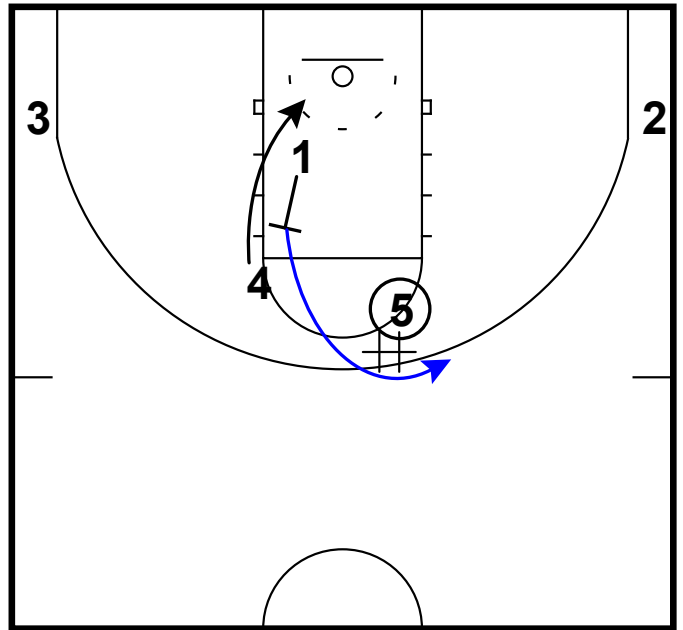

Montana State - Horns out rip DHO

pin for horns out, pass to elbow & cut inside

Frame 2

back screen & DHO