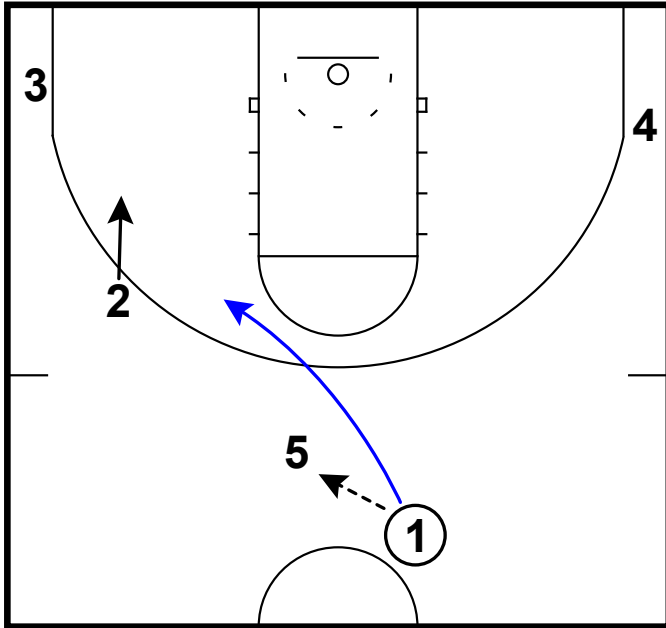

Kennesaw State - Stagger zoom

Frame 1

pass to big & relocations