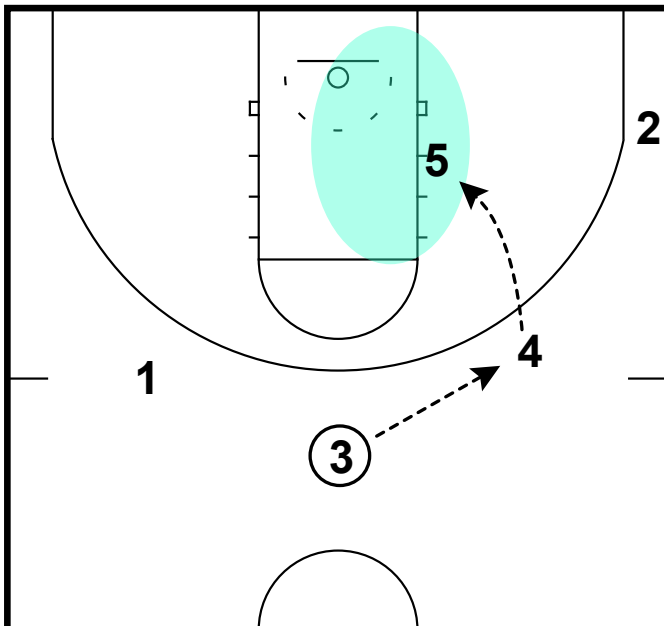

Frame 3

fake pass to left wing (1) & pass to 4.
Feed the post Iso after seal