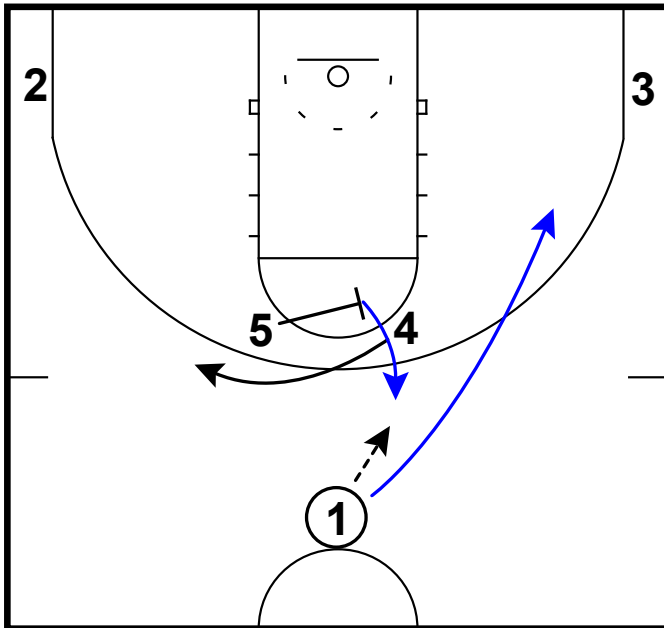

Arizona State - Horns out zoom

Frame 1

horns out & pass to slot (relocation)