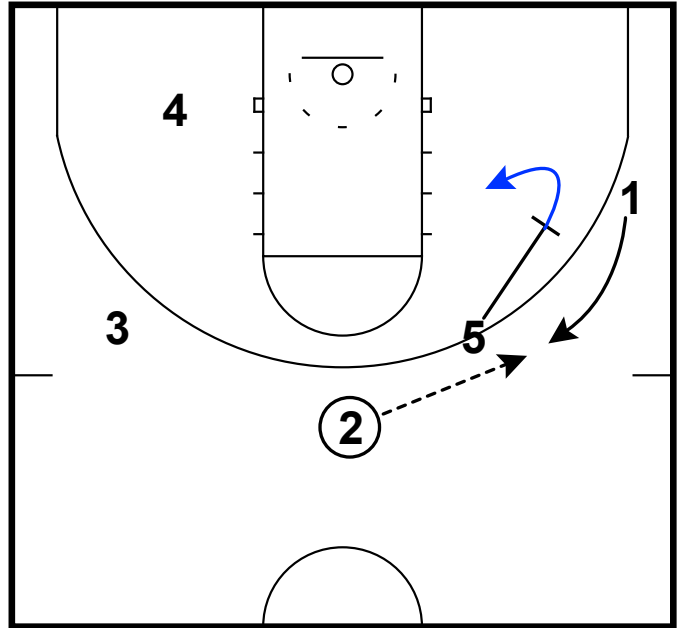

Frame 2

pass to exit of pin down