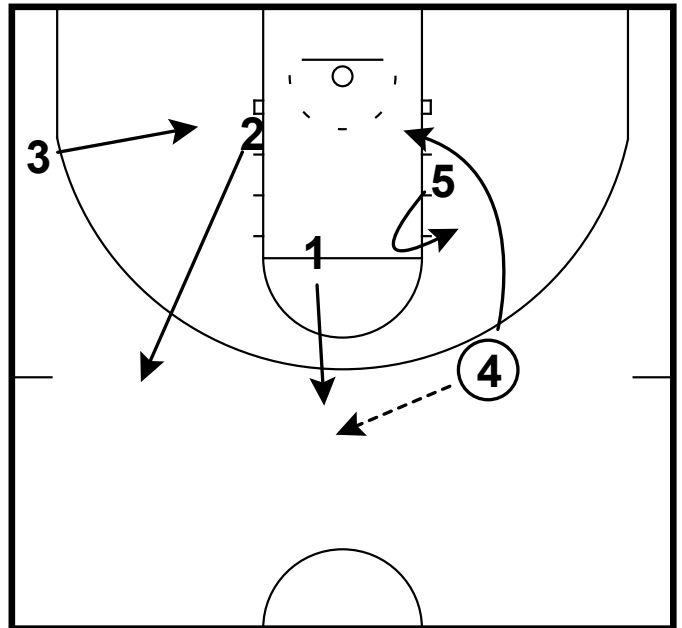

Frame 1

pass to elbow out, rub screen & clear

Frame 2

pass to top & relocations

Frame 3

staggered turnout

Michigan State - Iverson double ghost pin down

Frame 1