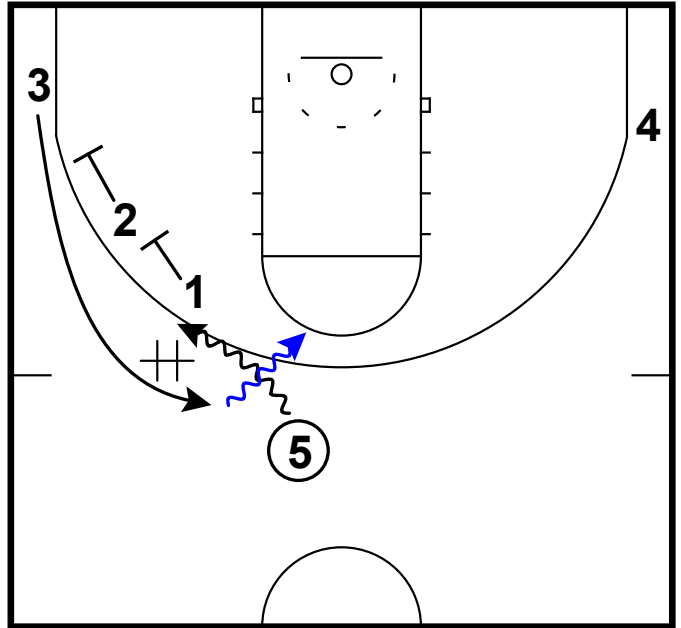

Frame 2

stagger combined with DHO