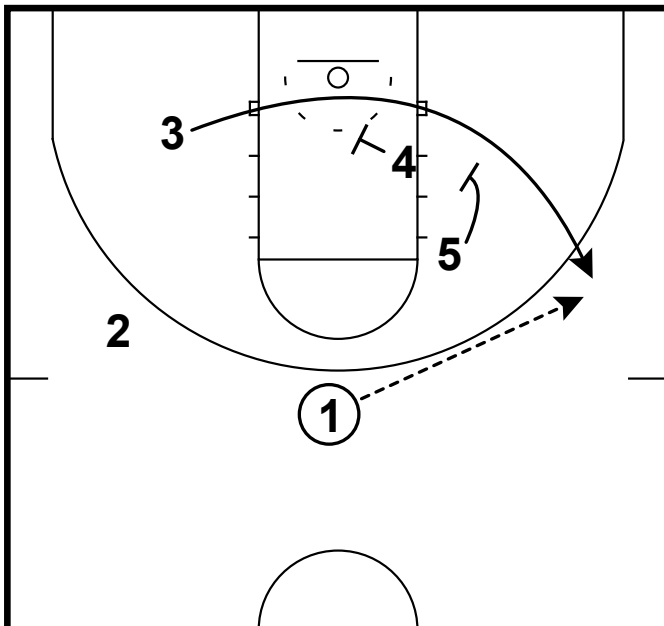

Frame 1

pass to elbow out, rub screen & clear

Frame 2

pass to top & relocations

Frame 3

staggered turnout

Michigan State - Iverson double ghost pin down

Frame 1