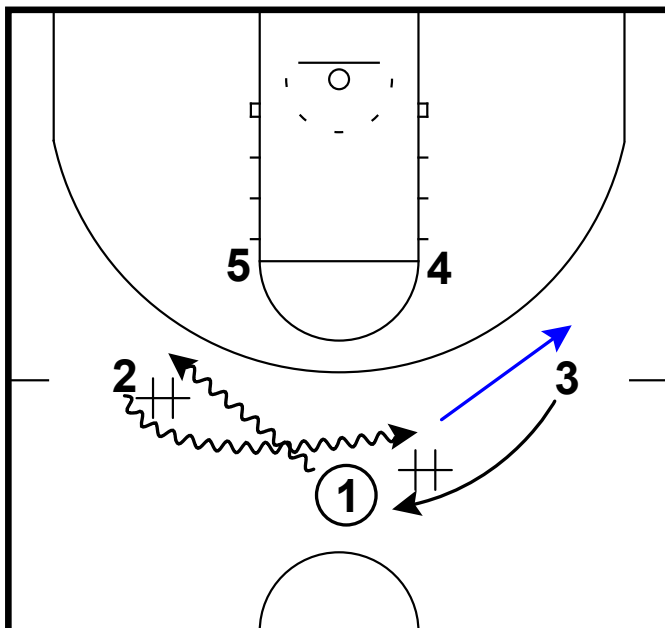

clear out & flare (options)

Montana State - Horns zoom pin down

Frame 1

pass to elbow & cut

Frame 2

pin down DHO (zoom) combined with weak side pin

Montana State - Weave horns ricky

Frame 1