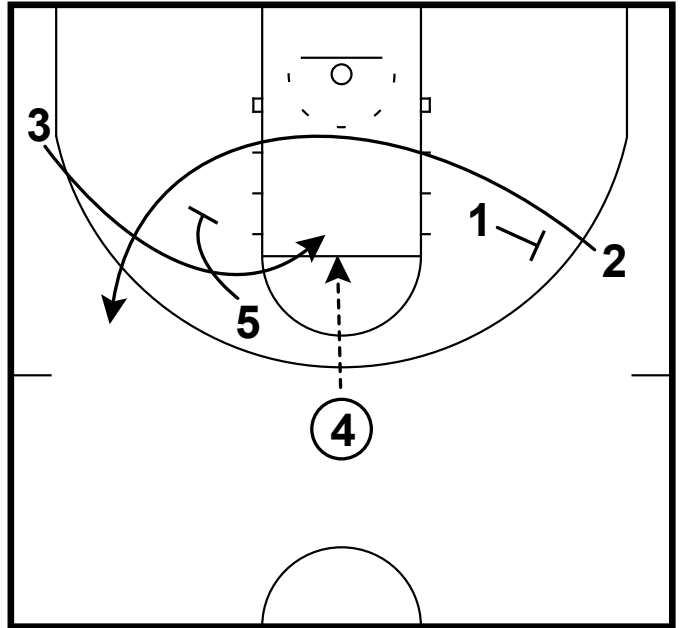

Frame 2

slip the stagger & coming off combined with dive

Utah State - Delay rip elbow curl pin

Frame 1

pass to 45, cut & pass to top

Frame 2

back screen to turnout pin combined with elbow curl (pass options)