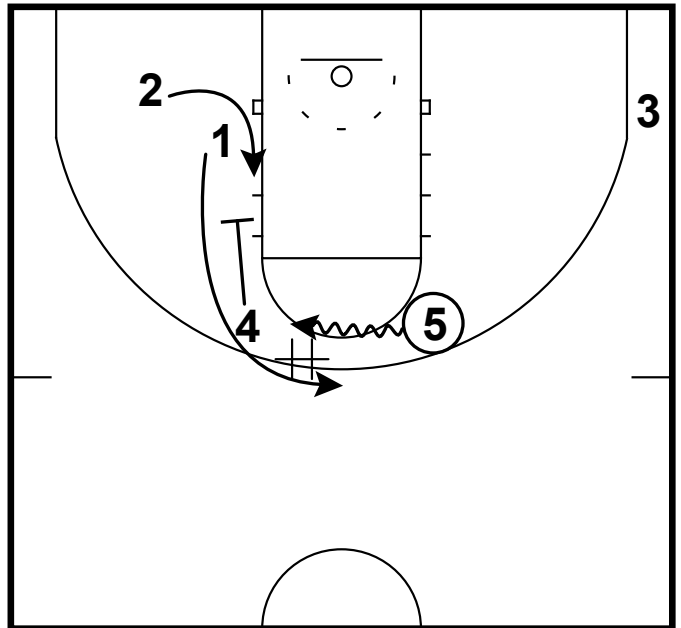

ram screen to ghost & flare

Tennessee - Zoom rip STS

Frame 1

pass to elbow, reject the flex screen

Frame 2

pin down DHO (zoom) plus relocation

Frame 3

back screen & STS