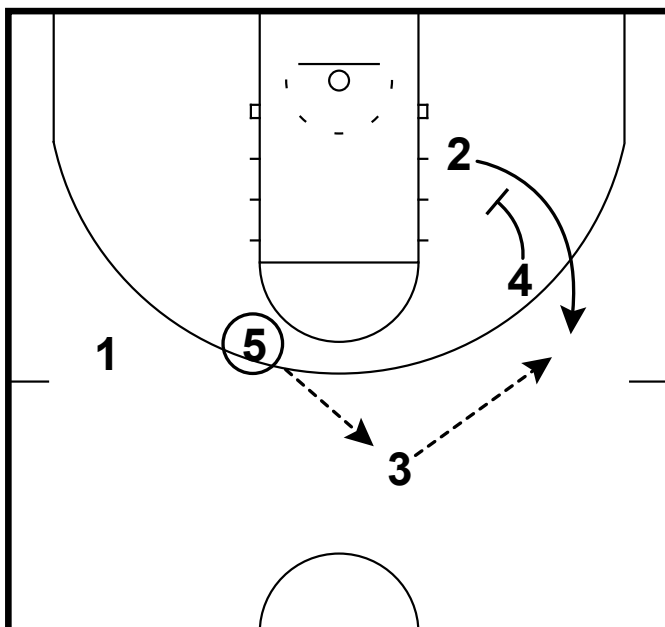

Frame 3

pass back & pass to pin down