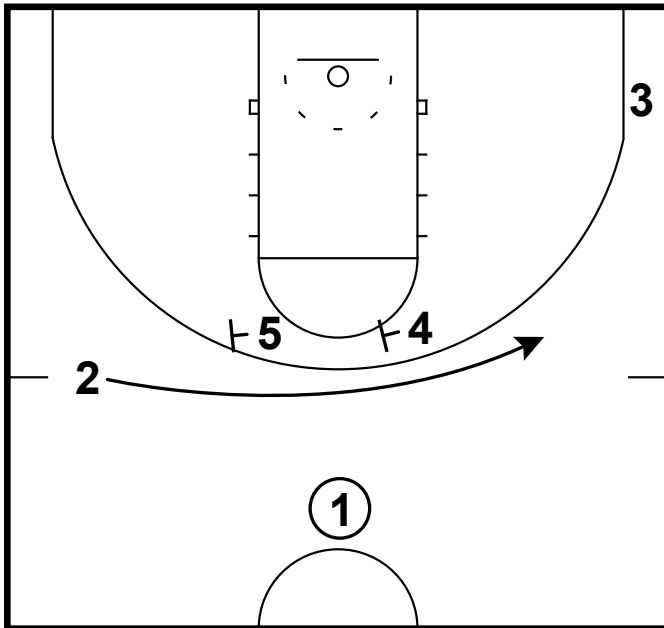

DHO (left) followed by a 2nd one (weave)

Frame 2

back screen & pass to slot

Frame 3

pass back & pass to pin down

NC State - Iverson lift shuffle stagger

Frame 1

Iverson cut