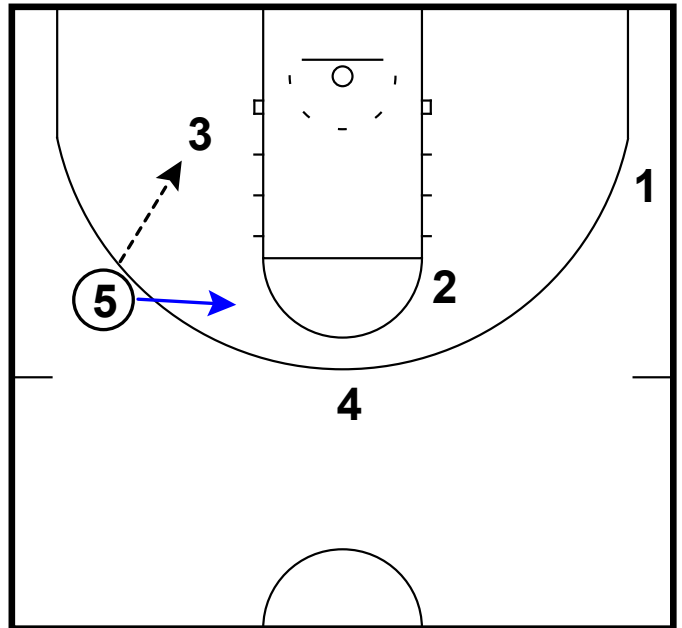

UCONN - Pop shuffle punch STS grenade

Frame 2

pass to PnPop combined with shuffle screen

feed the post & relocation

STS & DHO