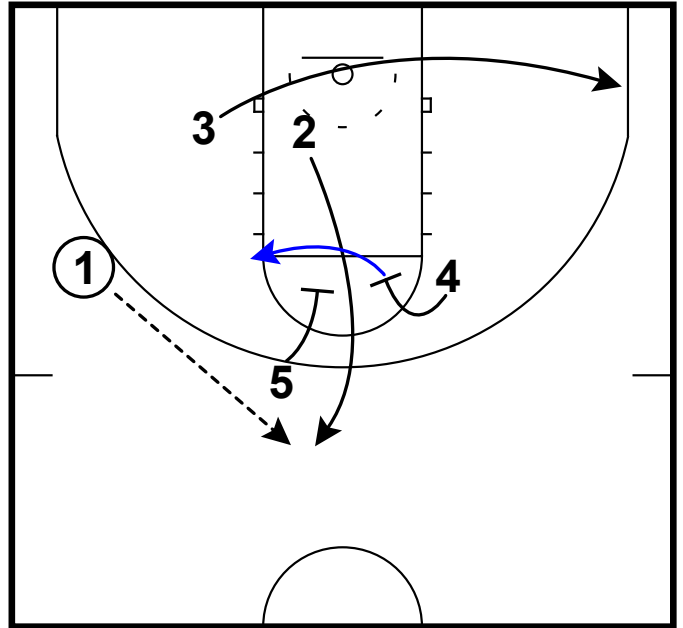

Frame 2

elevator & relocations