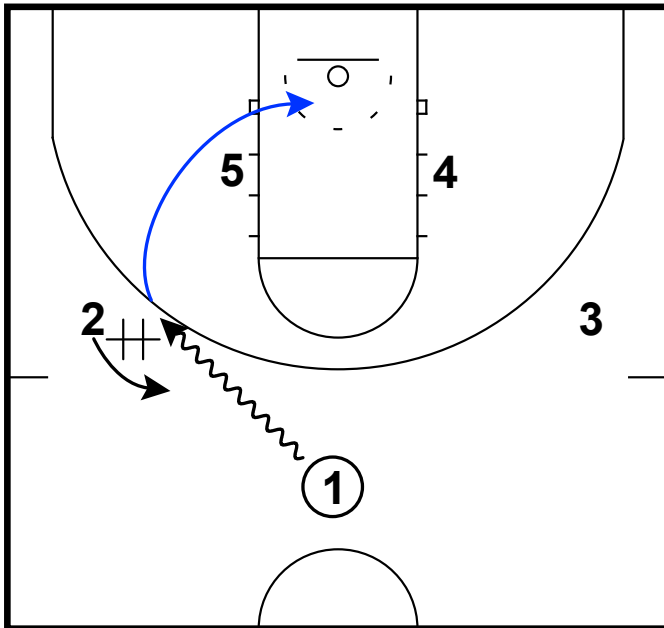

Marquette - DHO misdirection turnout

Frame 1

DHO & cut under basket