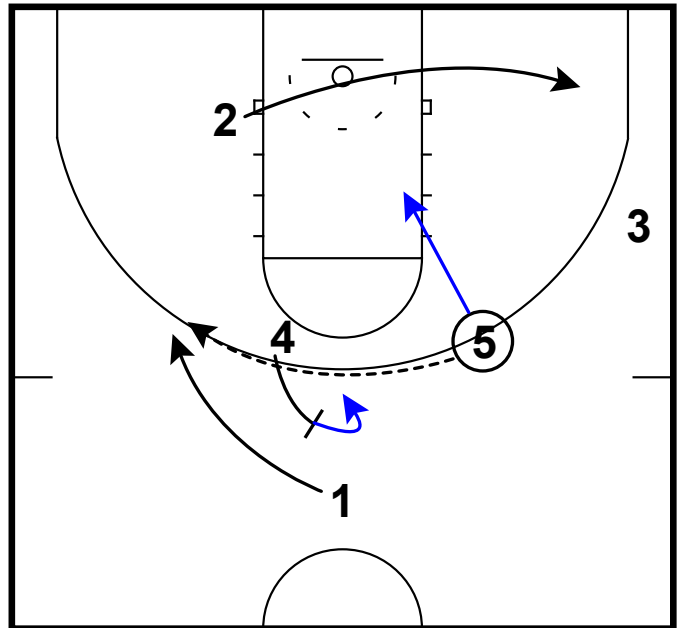

Iowa - Motion strong twirl

Frame 1

Kansas State - Iverson flare pop

Frame 1

Iverson cuts & pass to slot

Frame 2

flare screen, Pop & relocations (options explored)

Kansas State - Pitch Iverson ram empty ballscreen