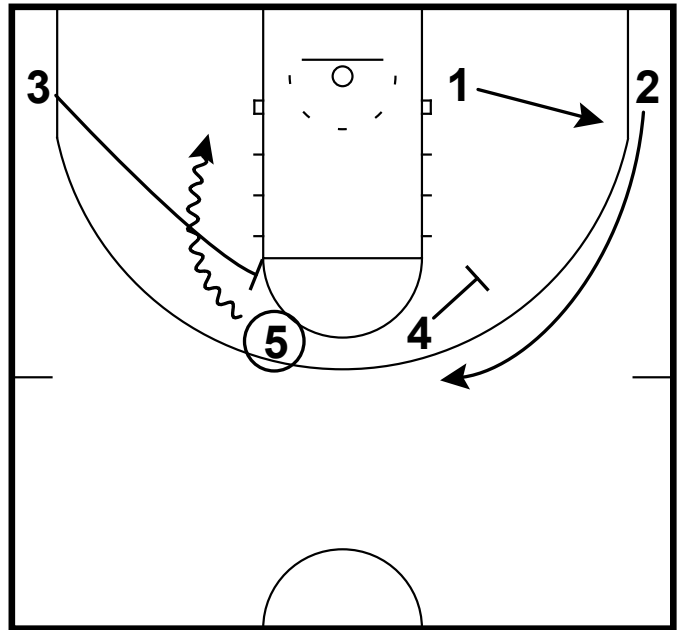

DHO

Frame 3

top PnR

Texas - Horns chin invert PNR

Frame 1

pass to elbow, back screen cut & pass to other elbow

Frame 2

invert PnR & weak side action