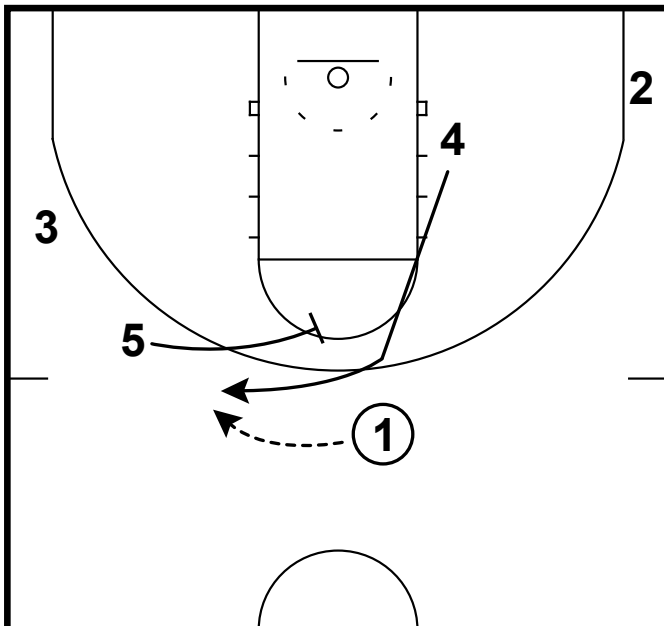

Frame 1

DHO

Frame 2

pass to 45 & pass back to top (relocation)

Frame 3

ghost & flare screen

FAU - Fake pin down to stagger

Frame 1