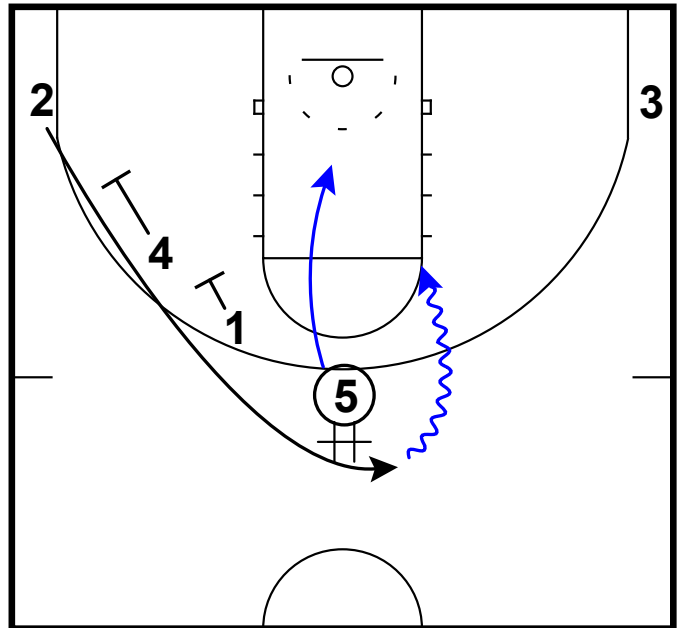

Frame 2

stagger DHO