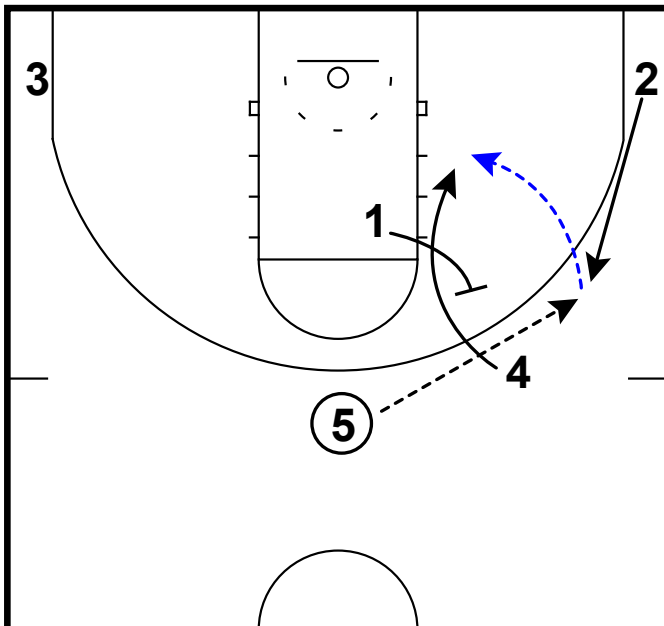

Frame 3

back screen for post cut, pass to wing & feed the post