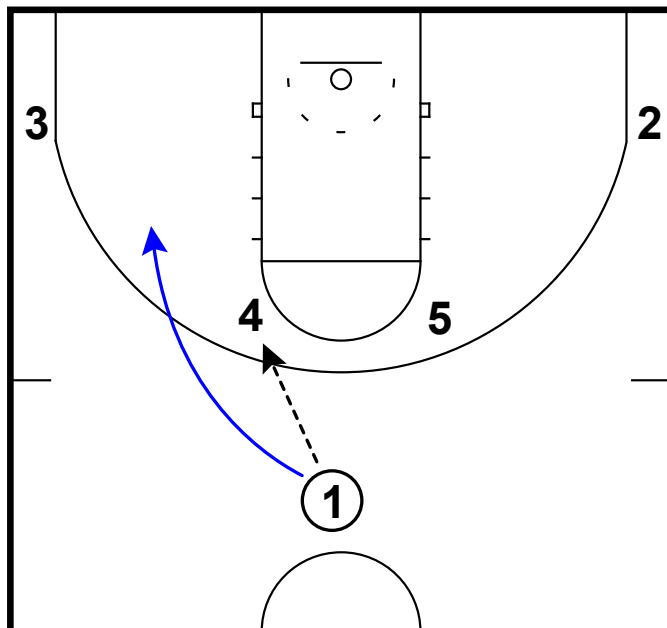

clear out & flare (options)

Montana State - Horns zoom pin down

Frame 1

pass to elbow & cut

Frame 2

pin down DHO (zoom) combined with weak side pin

Montana State - Weave horns ricky

Frame 1