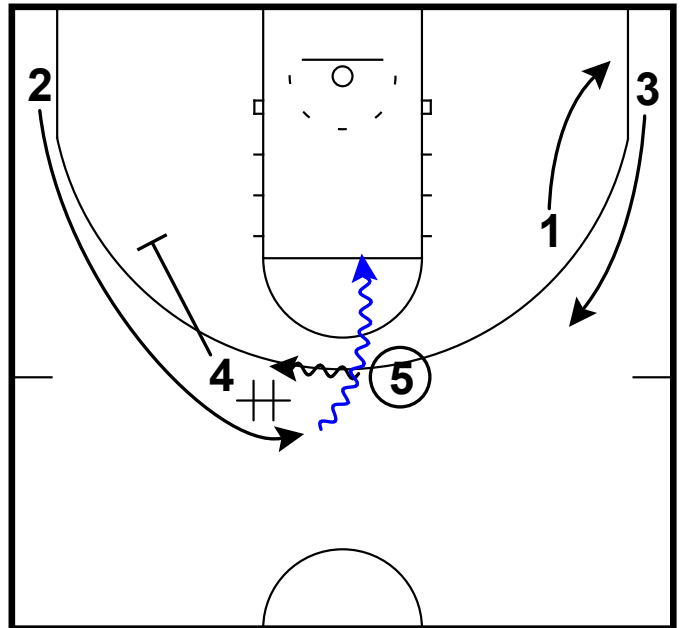

Frame 4

DHO & PnR

Arizona State - Horns out zoom

Frame 1

horns out & pass to slot (relocation)

Frame 2

pin down, DHO (zoom) & dribble attack

Arizona State - Shuffle burn high zoom