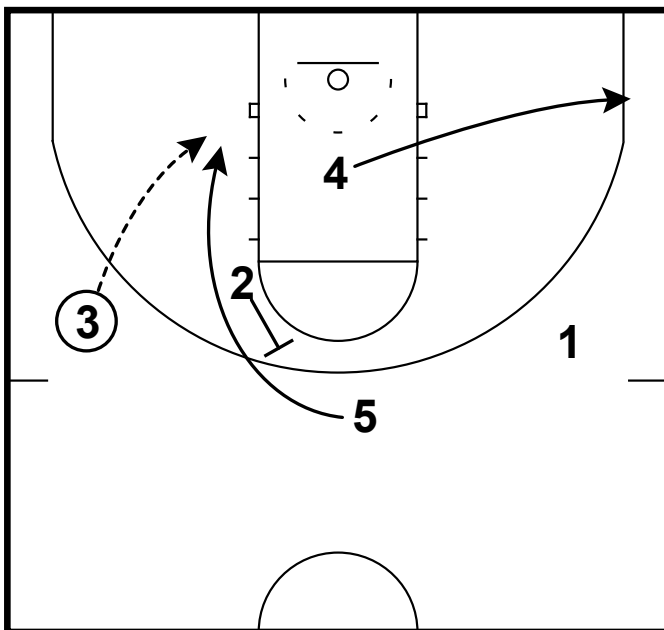

pass to top, get the shuffle & pass to wing

Frame 3

UCLA screen & feed the post

Creighton - Point away shuffle punch

Frame 1

pass to slot & pin down

Frame 2

pass to top & shuffle screen