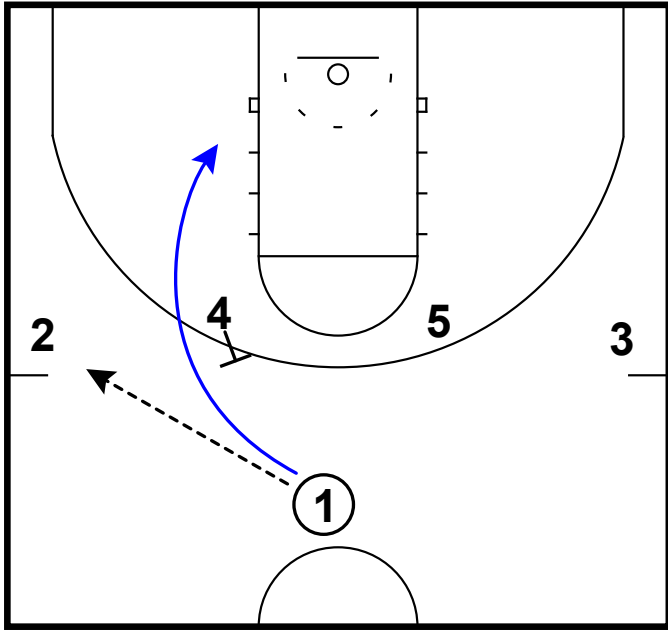

curl around & pass to top

Frame 2

pin down DHO (zoom) & slot PnR

UCONN - UCLA side PnR get, turnout ghost

Frame 1

pass to wing & back screen (UCLA cut)

Frame 2

side PnR followed of pass & back with relocations