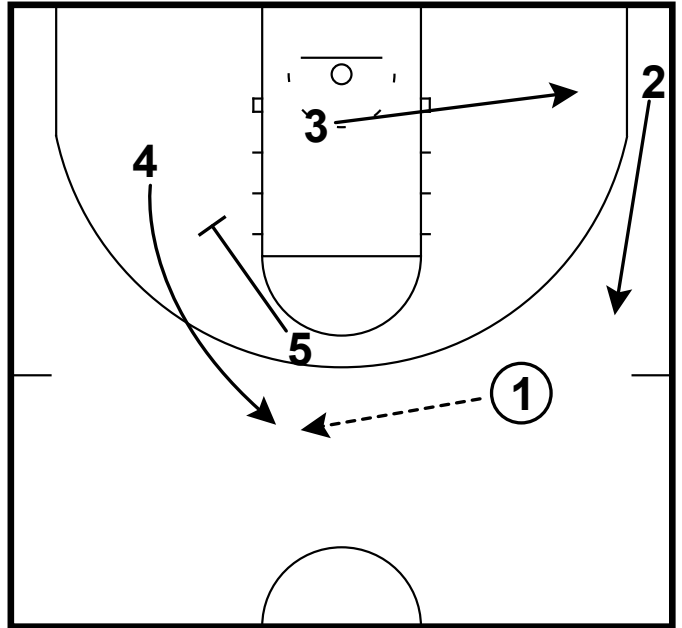

cut & pass to Pop

Frame 3

turnout & DHO (zoom), attack & options

Maryland - Horns twirl get

Frame 1

slot PnR & twirl the pin away

Frame 2

pass to pin down exit