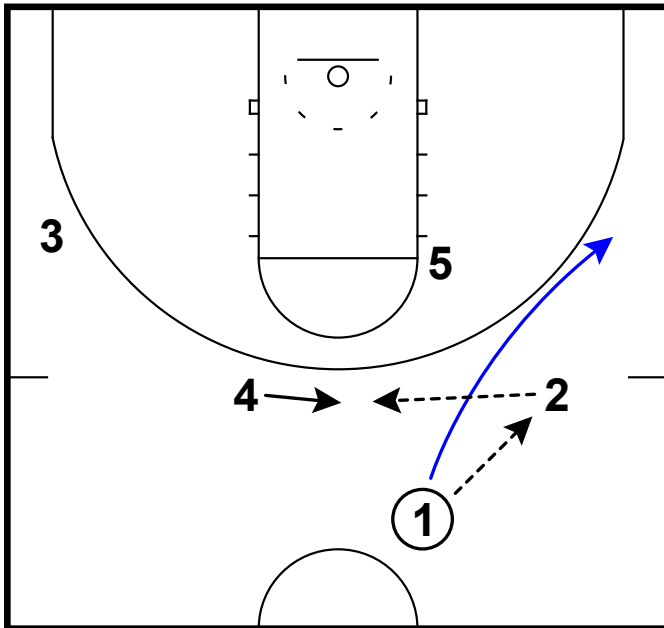

Arizona State - Shuffle twirl stagger elevator

Frame 1

pass to wing, shallow cut, pass to top