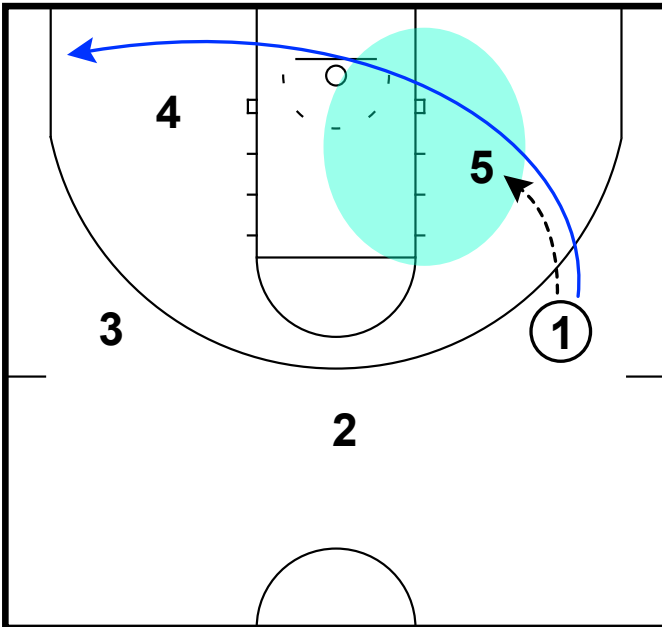

Frame 3

feed the post & clear cut for Iso