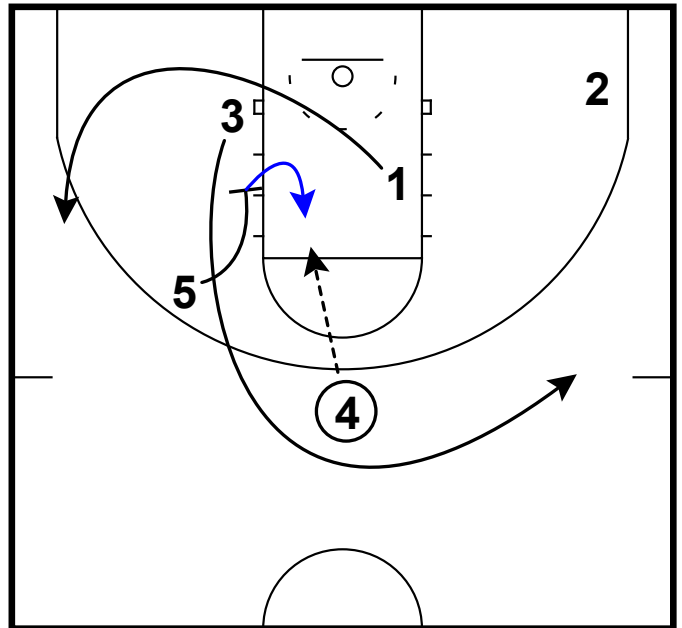

Frame 2

pin down DHO & swing the ball

Frame 3

cross screen & feed the post

Purdue - Pin down fake zoom seal

Frame 1

pass to 45 after screen, pin down & pass to top

Frame 2