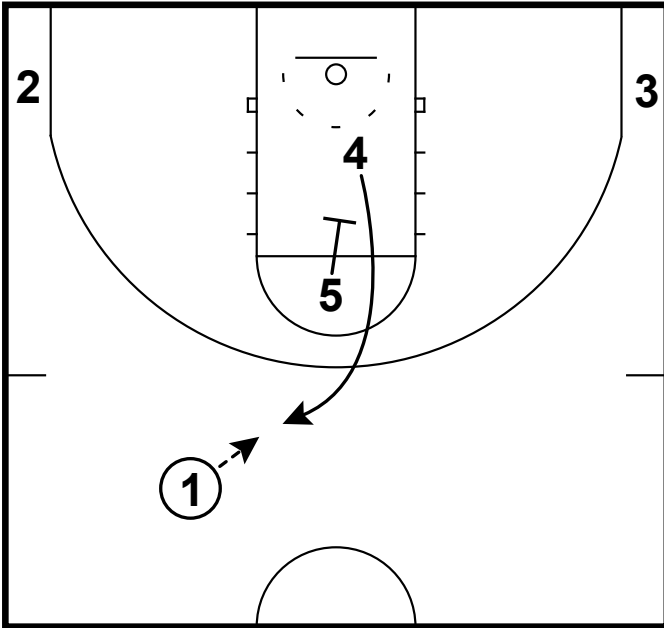

Miami (FI) - Ram keep

Frame 1

pass to ram exit