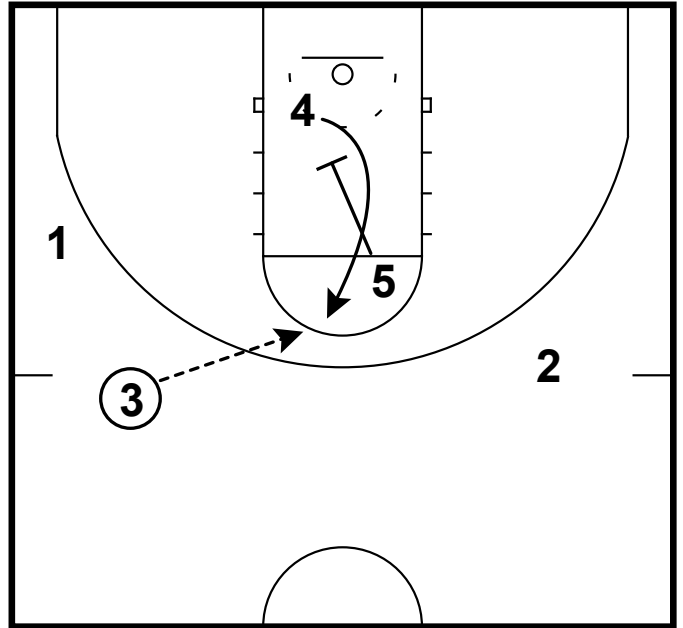

Frame 2

gut screen