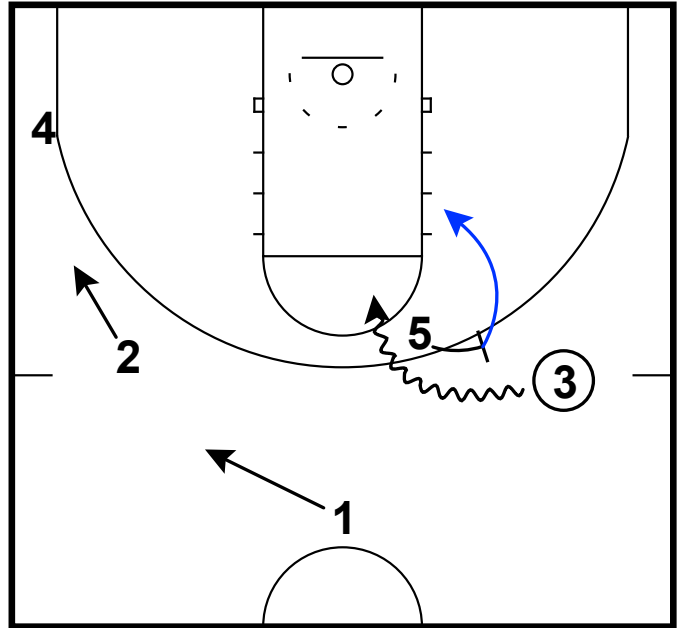

Frame 2

fake back screen & pass to wing

Frame 3

side PnR combined with shallow cut

Kent State - Iverson flare side PnR

Frame 1

Iverson cut followed by flare screen

Frame 2