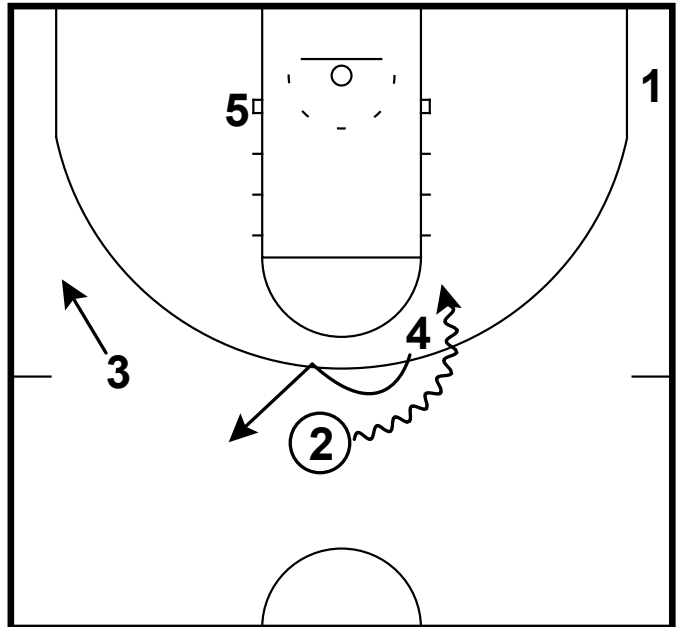

Frame 4

ghost, Pop & attack