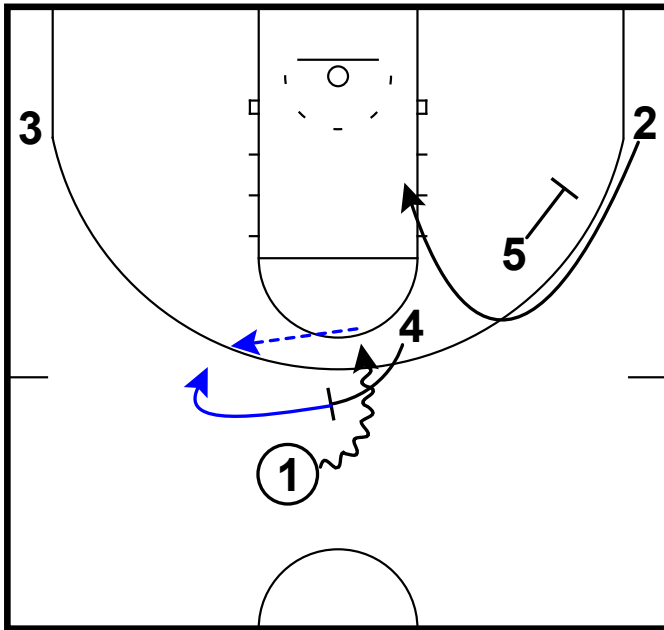

Texas - Horns rub ballscreen

Frame 1

pass to elbow & rub screen

Frame 2

clear & attack

Texas A&M - Motion strong counter

Frame 1

twirl the stagger & pass to Pop after ball screen (or ghost)