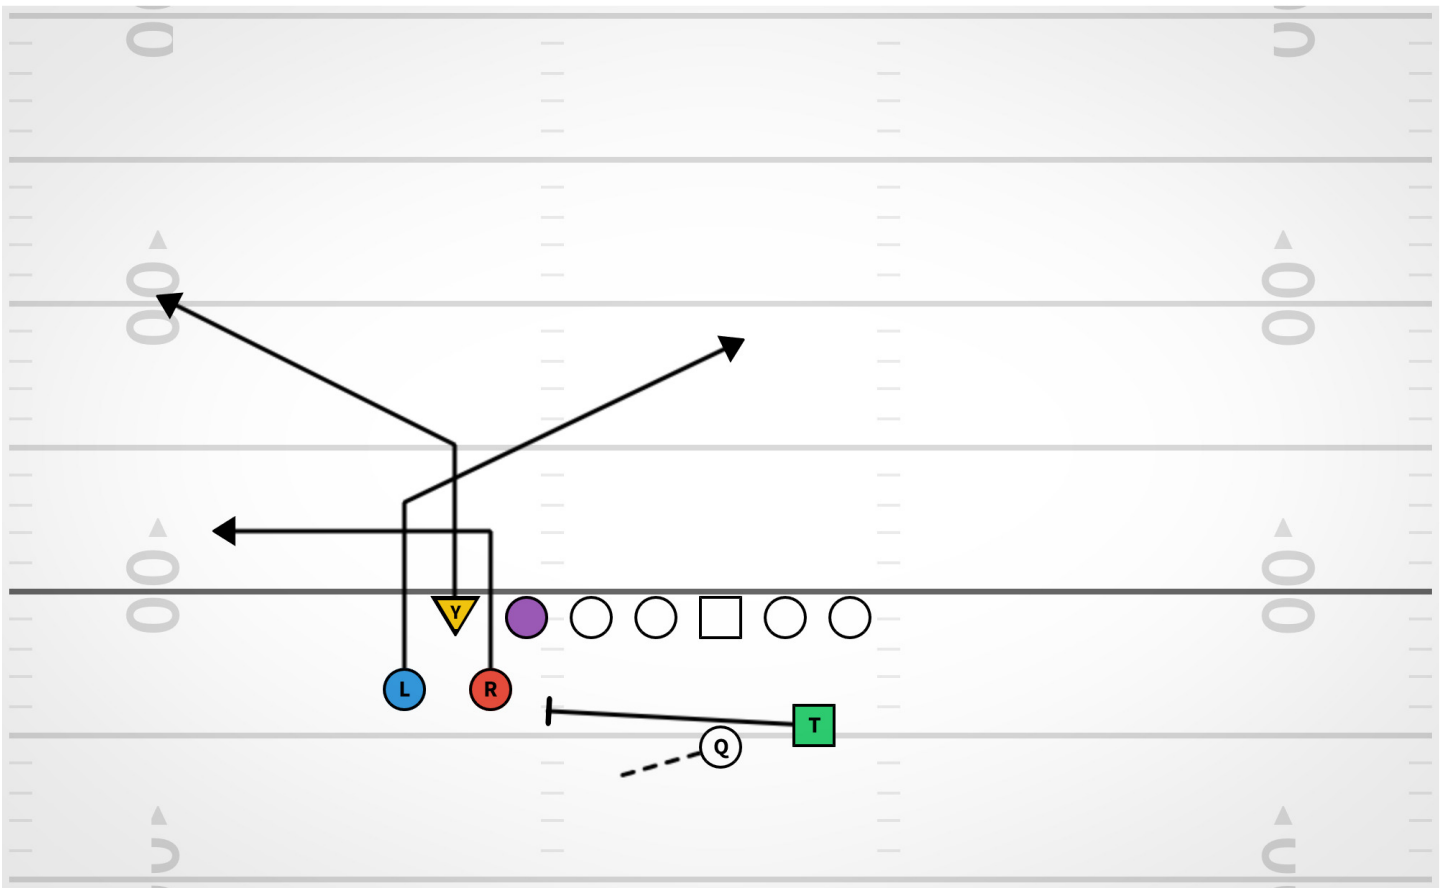

PA Y-CORNER BEAST LEFT