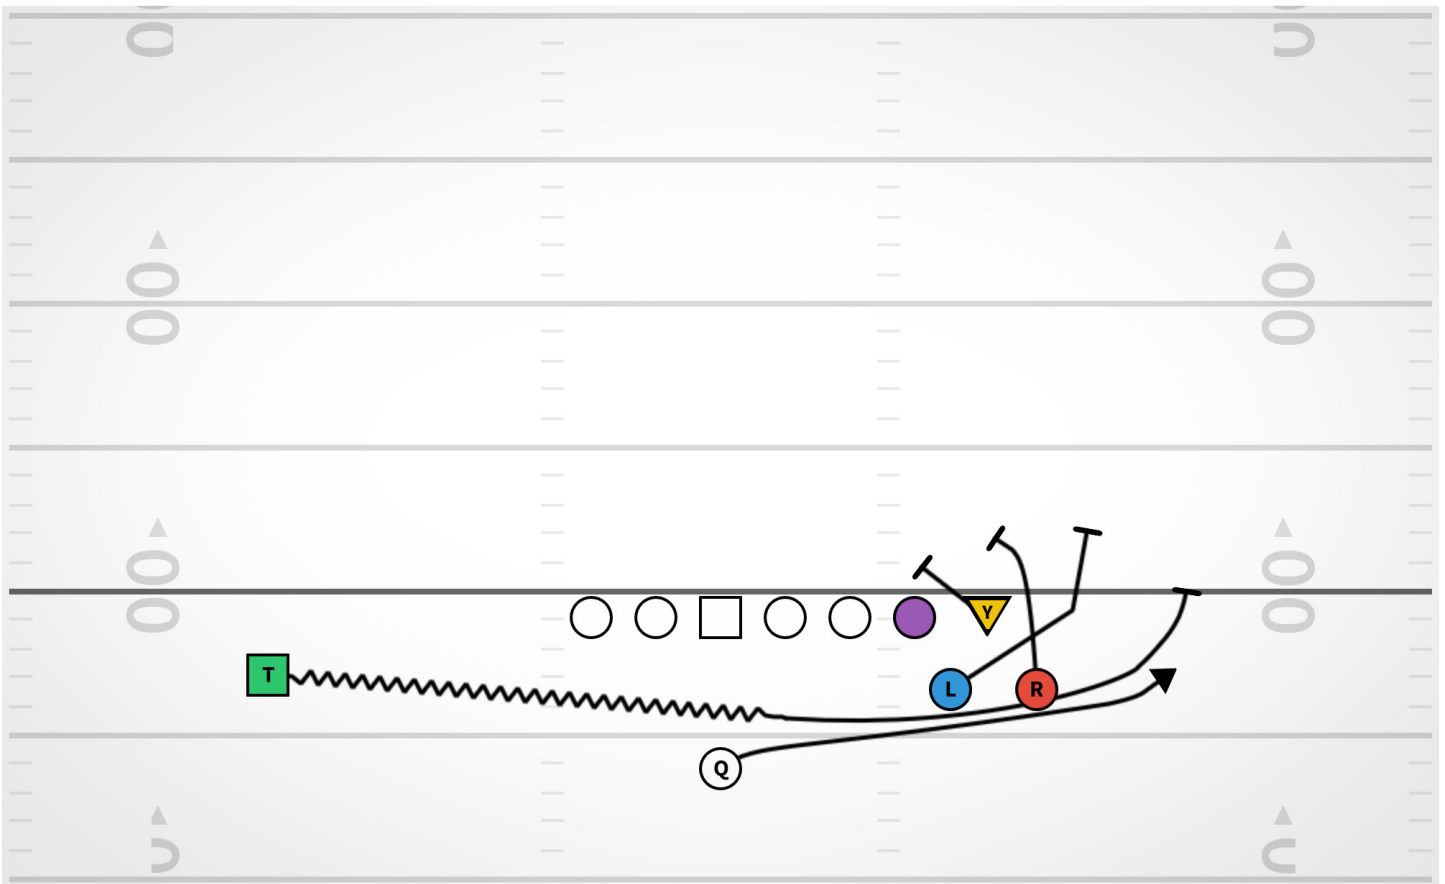

JET RIGHT QB SWEEP BEAST RIGHT Wide