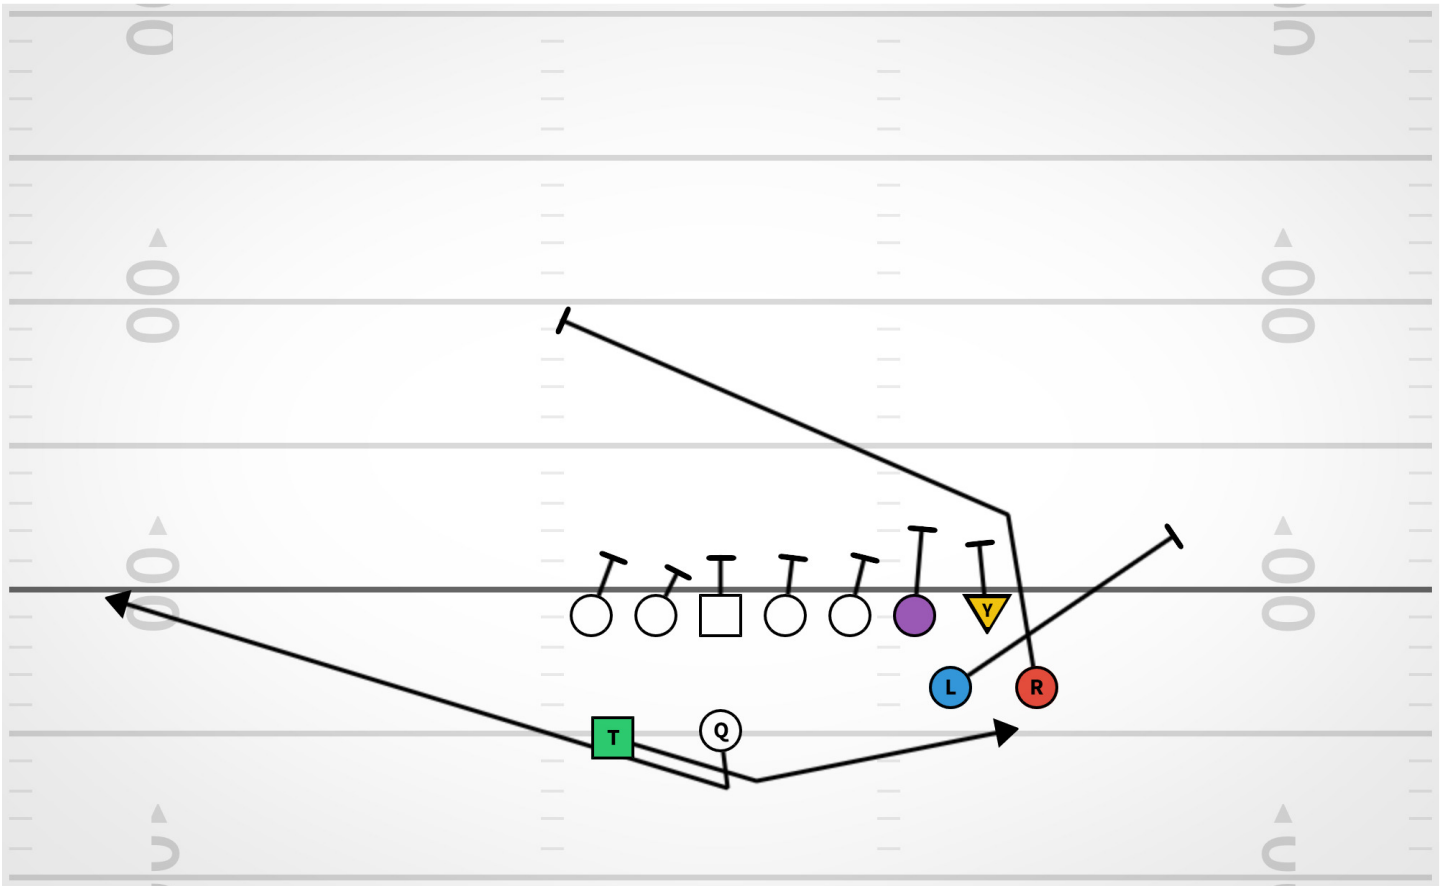

NAKED LEFT BEAST RIGHT