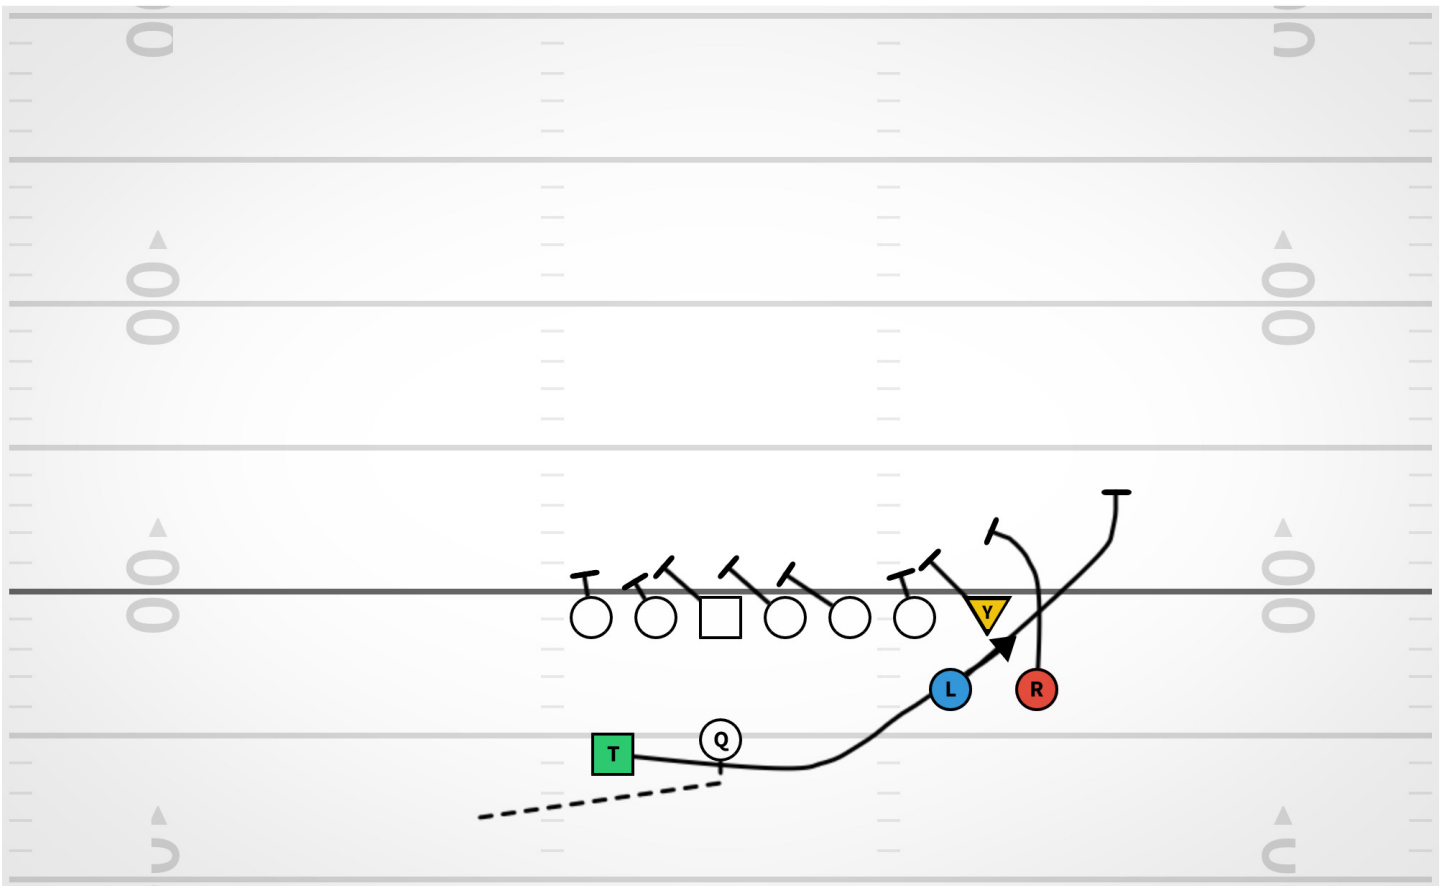

SWEEP RIGHT BEAST RIGHT