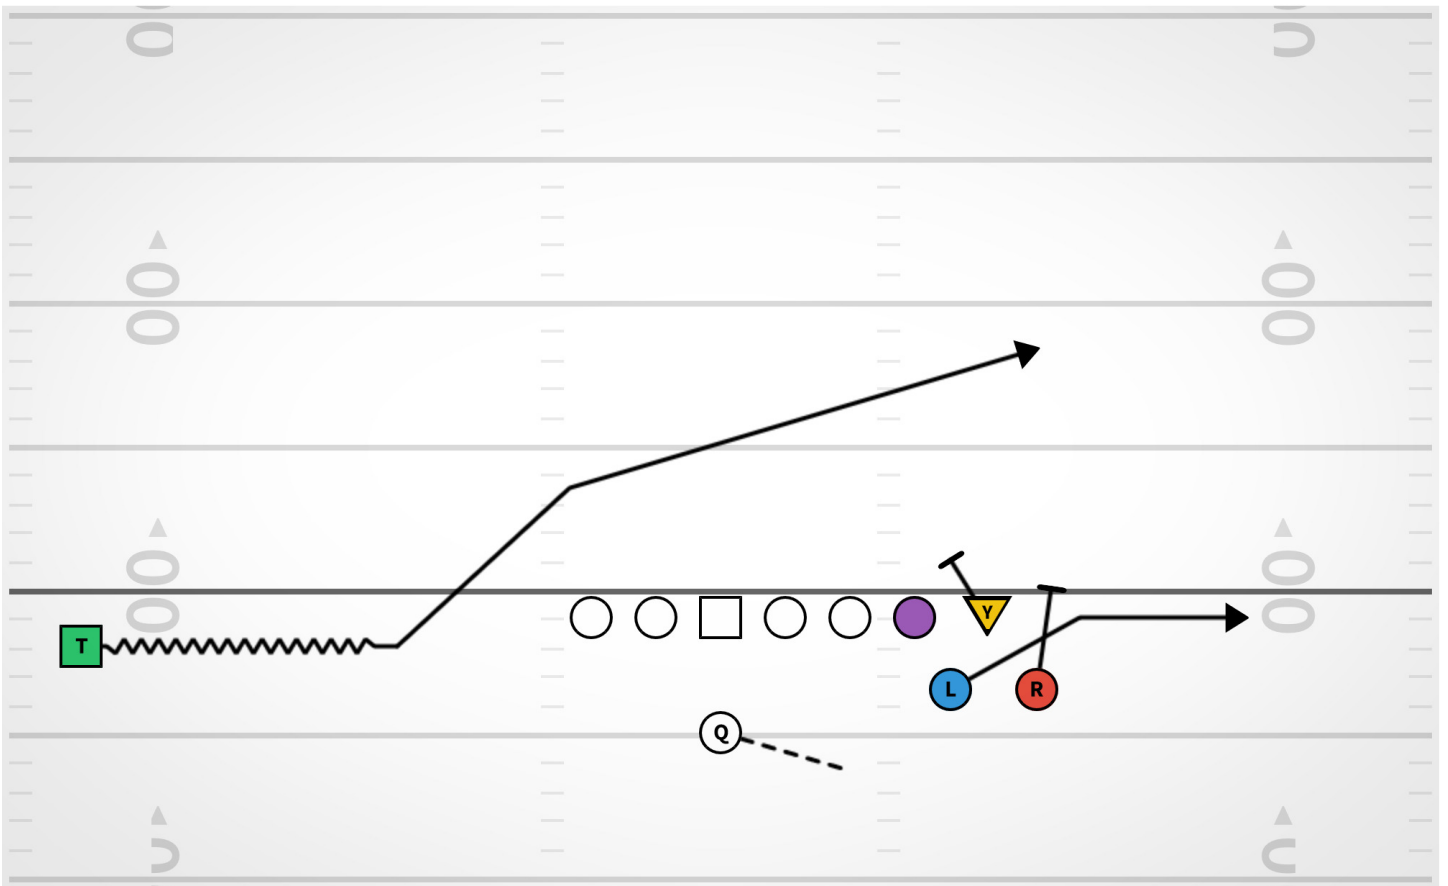

JET QUICK SLIP BEAST RIGHT Wide