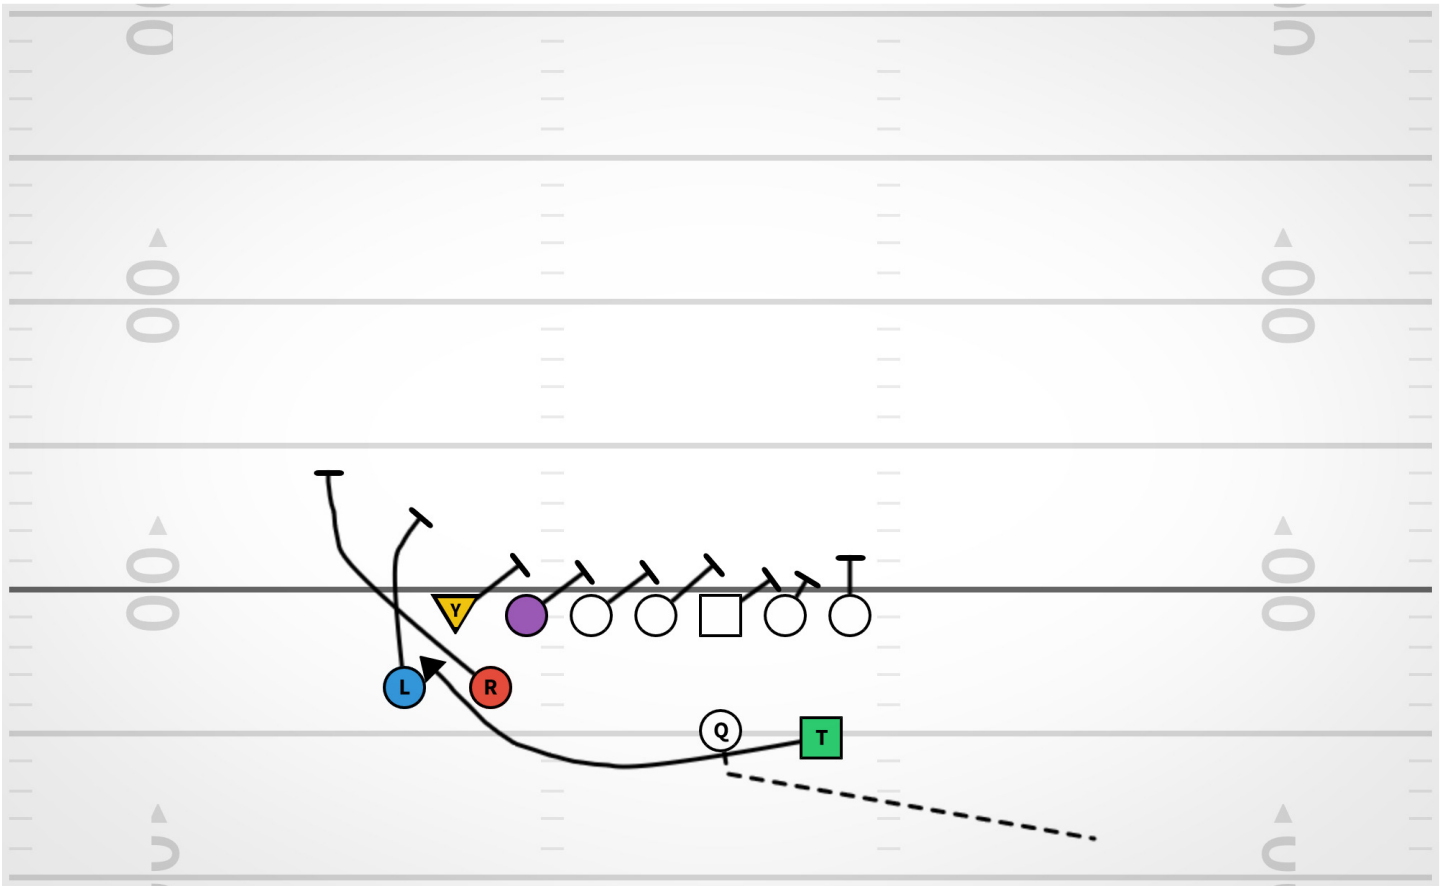

SWEEP LEFT BEAST LEFT