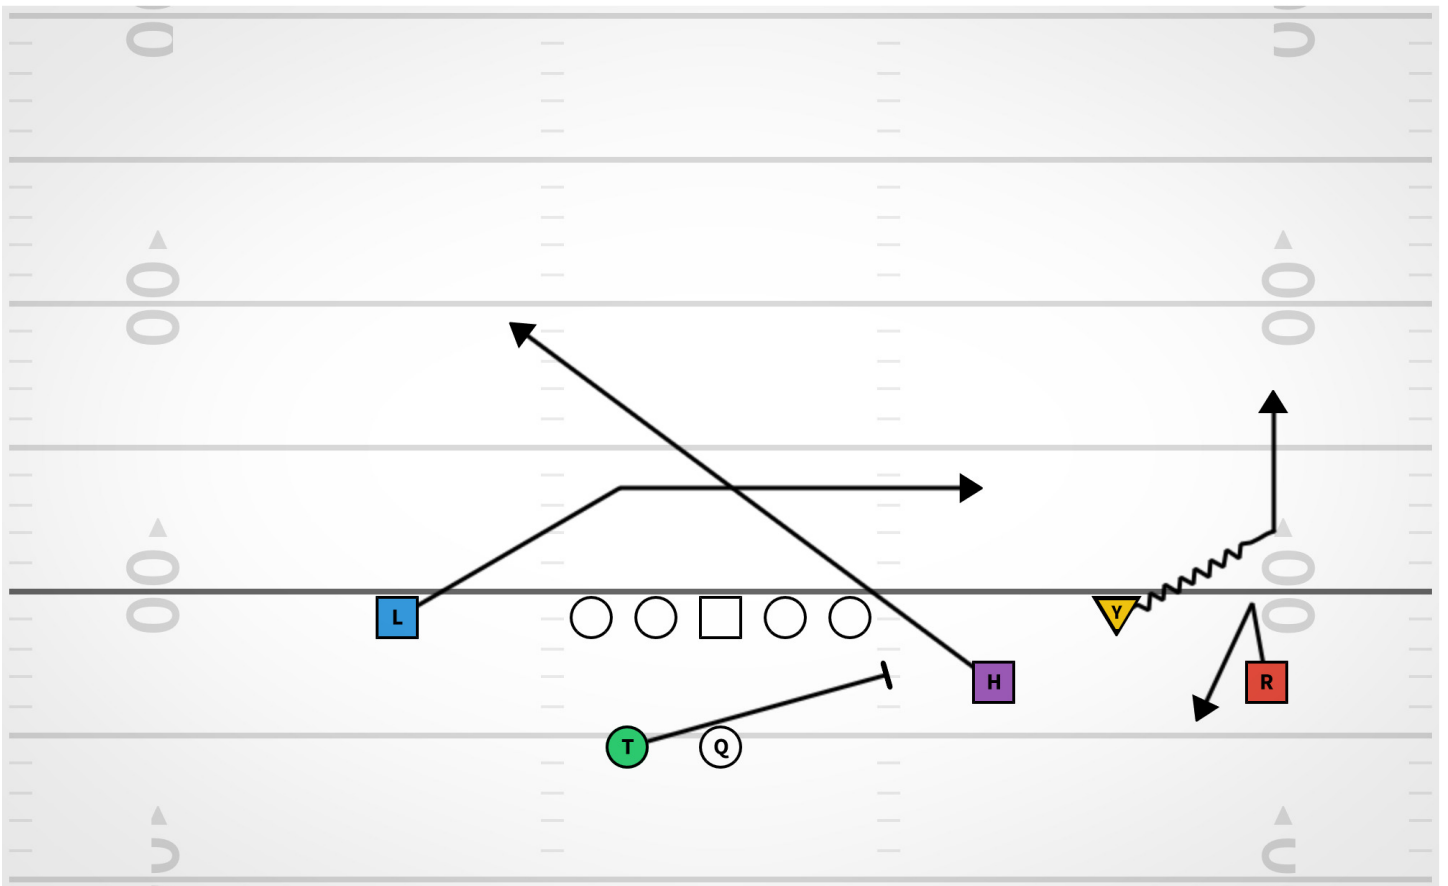

ROGER ROLL EARLY