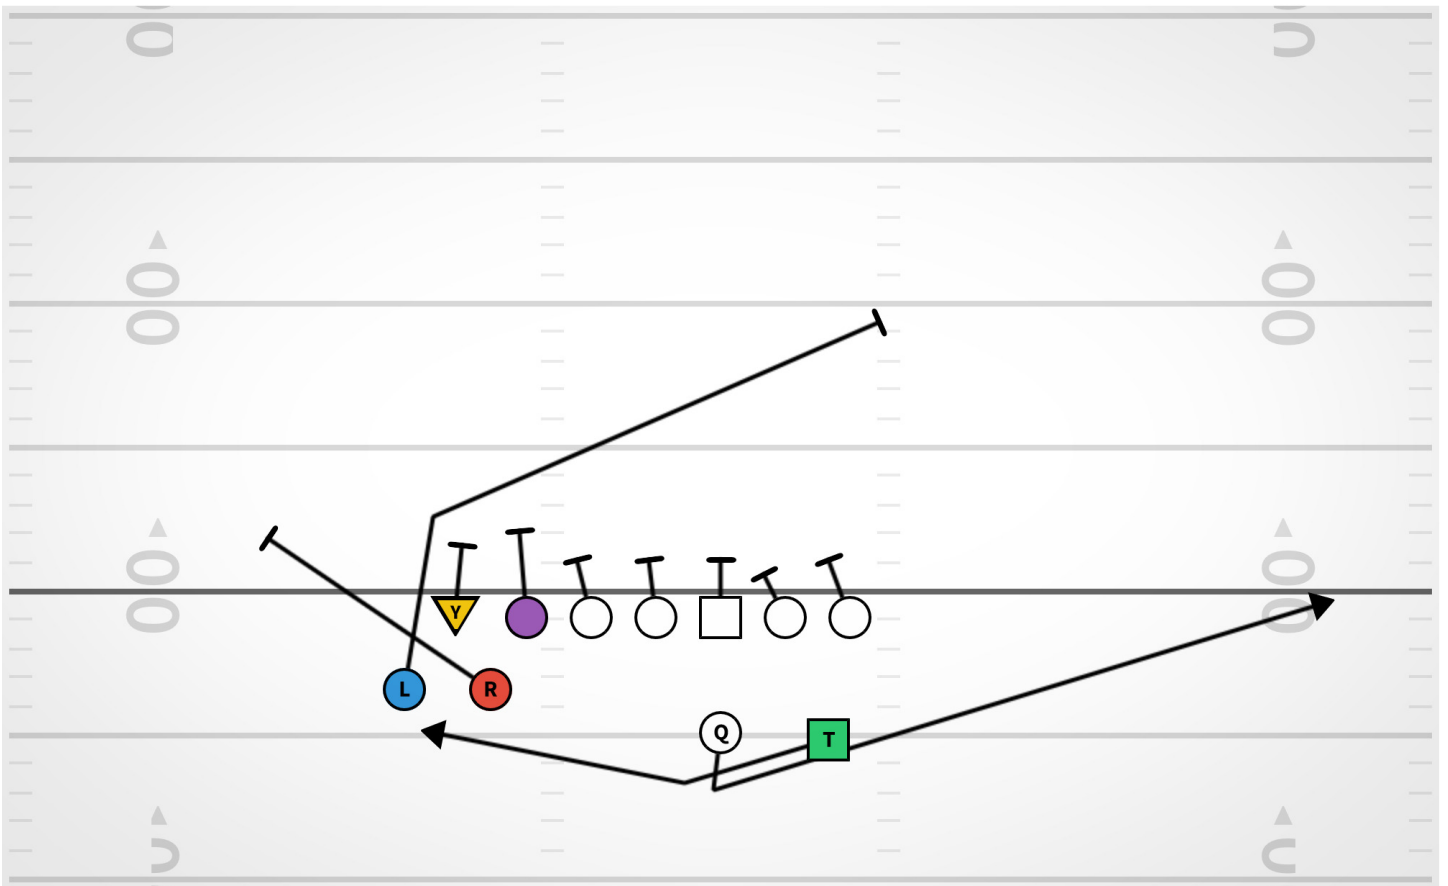

NAKED RIGHT BEAST LEFT