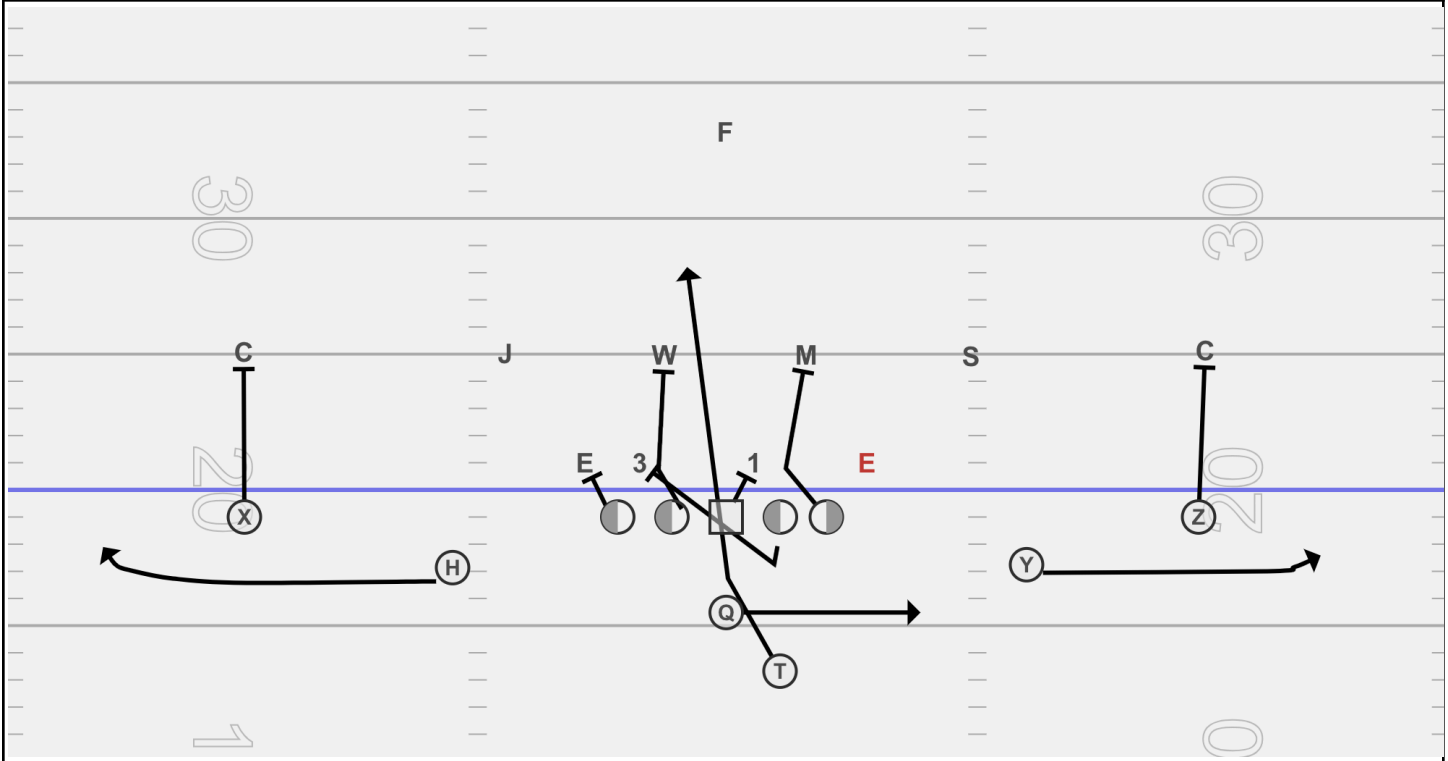

TEXAS (20)

Playside Assignment	Position	Backside Assignment
	Center	Even Front = Trap Odd Front = Fold Make the call on the front and relay to OL and QB/RB
Even Front = Chip the 3 Tech. Work to 2nd level and block LB. Odd Front = Block out on 4i	Guard	Even Front = Flat pull for 3 tech. Attack inside shoulder of defense and drive. Odd Front = Block out on 4i
Even Front = Base block DE Odd Front = Skip pull to A gap and block ILB	Tackle	Even Front = Work up to BSLB Odd Front = Skip pull to A gap and block ILB
	T	
X- Run Block or Quick Game		Y- Bubble Screen or Quick Game
H- Bubble Screen or Quick Game		Z- Run Block or Quick Game
QB- Footwork: Replace feet and turn shoulders parallel to LOS. Read BSDE. If pulled, run down the line and look for bubble or quick game.		