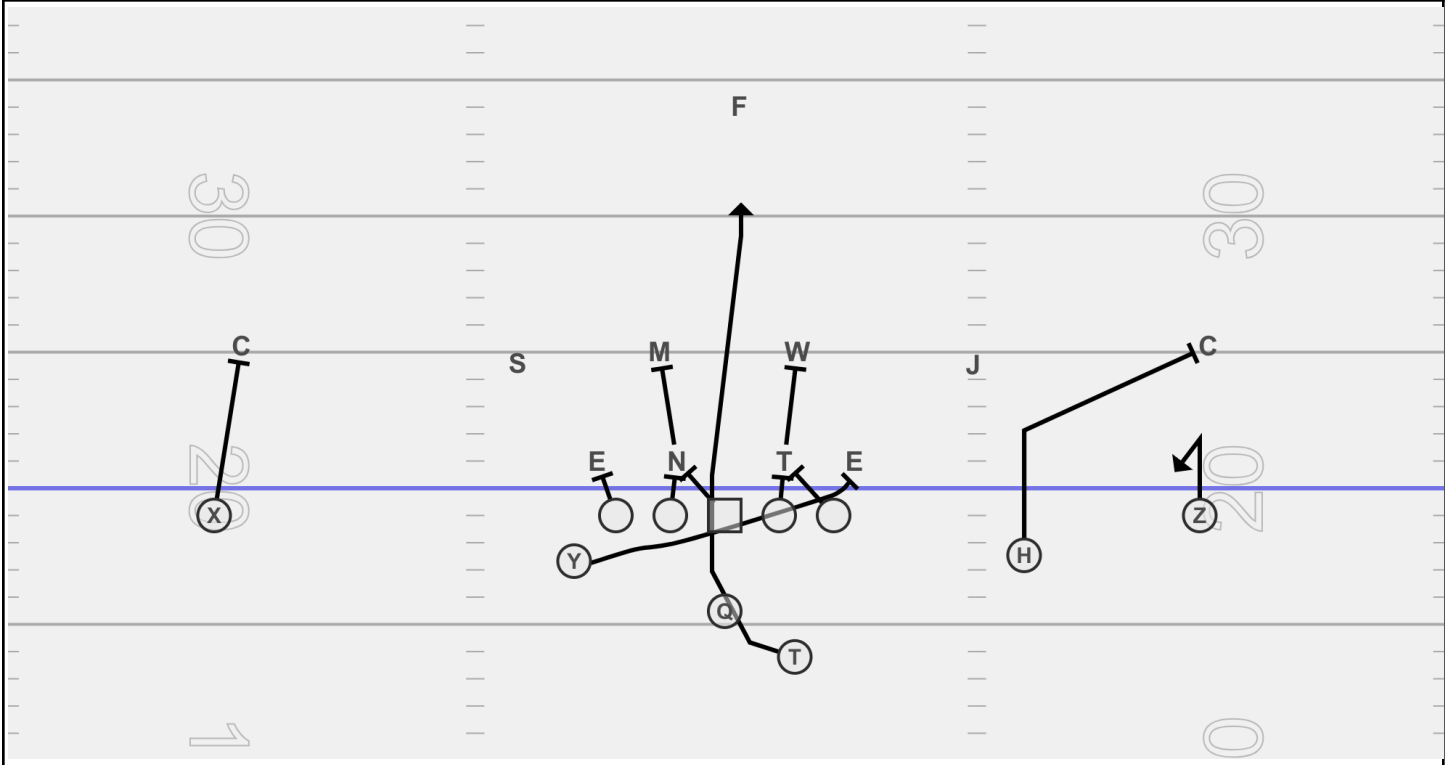

INDY KICK (21/22 KICK)

Playside Assignment	Position	Backside Assignment
PS Shade: Reach BS Shade: Settle Uncovered: Double	Center	
PS Shade: Reach BS Shade: Settle Uncovered: Double	Guard	PS Shade: Reach BS Shade: Settle Uncovered: Double
PS Shade: Reach BS Shade: Settle Uncovered: Double	Tackle	PS Shade: Reach BS Shade: Settle Uncovered: Double
Read the first defender on the line from the inside-out PS for cutback. CUT KEY. Start from a 0 nose. You get one cut and must get vertical.	T	
X- PS: Run Block BS: Screen or Quick Game	Y- Kick block. Run to the BS B gap and pick up most dangerous threat. Play the gap, not the person!	
H- PS: Run Block BS: Screen or Quick Game	Z- PS: Run Block BS: Screen or Quick Game	
QB- Footwork: 1-step forward and open to 45-degree angle. Eyes on the read key. Pull or give and Carry out fake if read key dictates.		