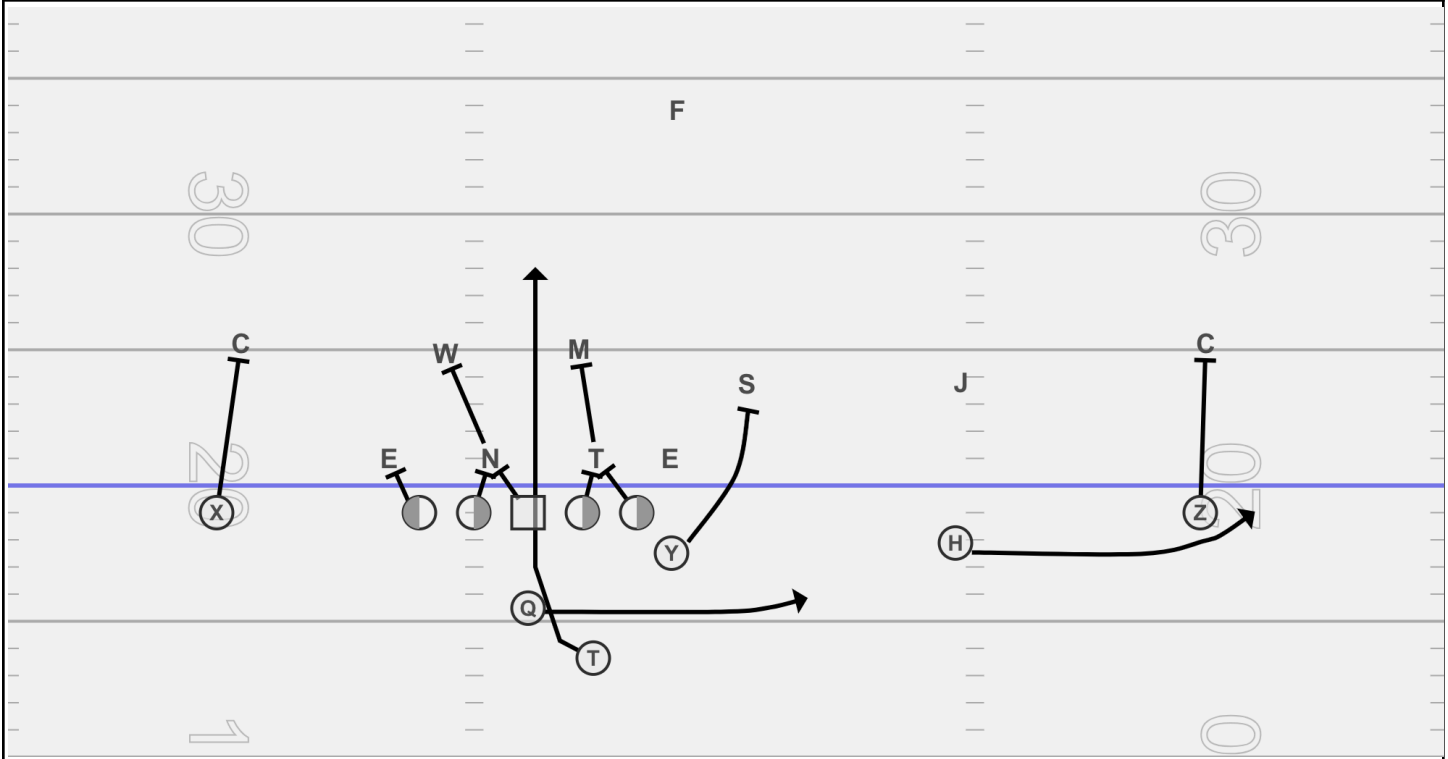

INDY ARC (21/22 ARC)

Playside Assignment	Position	Backside Assignment
PS Shade: Reach BS Shade: Settle Uncovered: Double	Center	
PS Shade: Reach BS Shade: Settle Uncovered: Double	Guard	PS Shade: Reach BS Shade: Settle Uncovered: Double
PS Shade: Reach BS Shade: Settle Uncovered: Double	Tackle	PS Shade: Reach BS Shade: Settle Uncovered: Double
Read the first defender on the line from the inside-out PS for cutback. CUT KEY. Start from a 0 nose. You get one cut and must get vertical.	T	
X- PS: Run Block BS: Screen or Quick Game		Y- Arc Block. Do not touch the C-Gap "Read" player. Block first 2nd level defender.
H- PS: Run Block BS: Screen or Quick Game		Z- PS: Run Block BS: Screen or Quick Game
QB- Footwork: 1-step forward and open to 45-degree angle. Eyes on the read key. Pull or give and Carry out fake if read key dictates.		