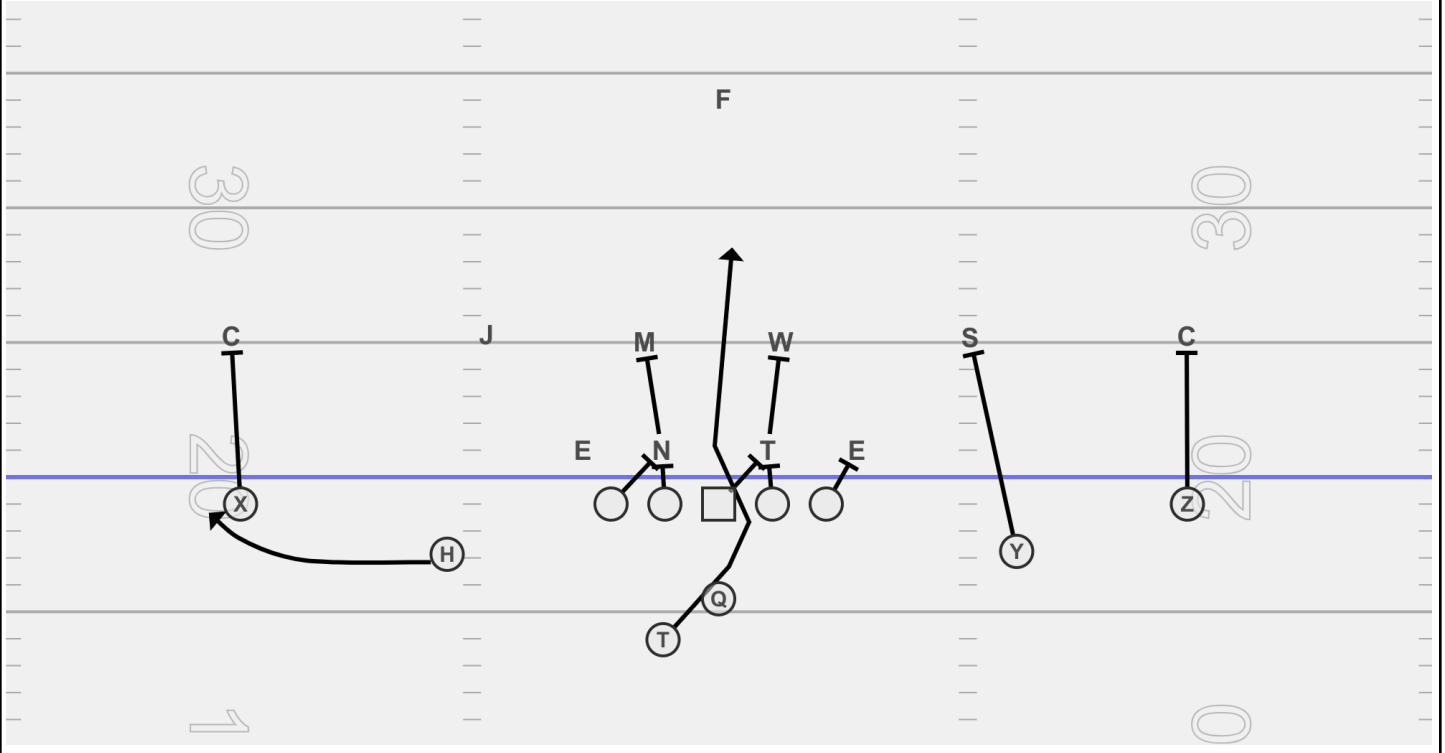

# INDY (21/22)

Playside Assignment	Position	Backside Assignment
PS Shade: Reach BS Shade: Settle Uncovered: Double	<b>Center</b>	
PS Shade: Reach BS Shade: Settle Uncovered: Double	<b>Guard</b>	PS Shade: Reach BS Shade: Settle Uncovered: Double
PS Shade: Reach BS Shade: Settle Uncovered: Double	<b>Tackle</b>	PS Shade: Reach BS Shade: Settle Uncovered: Double
Read the first defender on the line from the inside-out PS for cutback. <b>CUT KEY.</b> Start from a 0 nose. You get one cut and must get vertical.	<b>T</b>	
<b>X-</b> PS: Run Block BS: Screen or Quick Game		<b>Y-</b> PS: Run Block BS: Screen or Quick Game
<b>H-</b> PS: Run Block BS: Screen or Quick Game		<b>Z-</b> PS: Run Block BS: Screen or Quick Game
<b>QB-</b> Footwork: 1-step forward and open to 45-degree angle. Eyes on the read key. Pull or give and Carry out fake if read key dictates.		