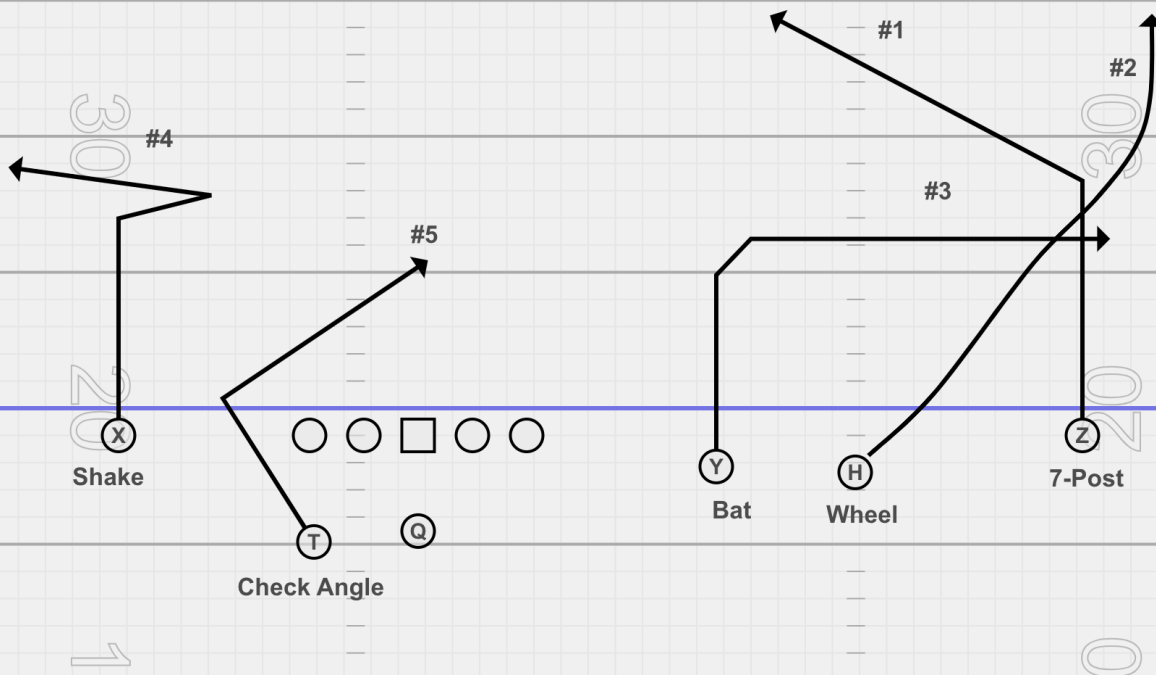

# 99 (BAT)

Playside Assignment	Position	Backside Assignment
PASS PRO	Center	
PASS PRO	Guard	PASS PRO
PASS PRO	Tackle	PASS PRO
	T	PASS PRO

**X-** Shake Route.

**Y-** 6-step out.

**H-** Wheel route. Rub the Z off the post.

**Z-** 7-step post.

**QB-** Progression: Post, Wheel, Bat, Shake, Check Down.