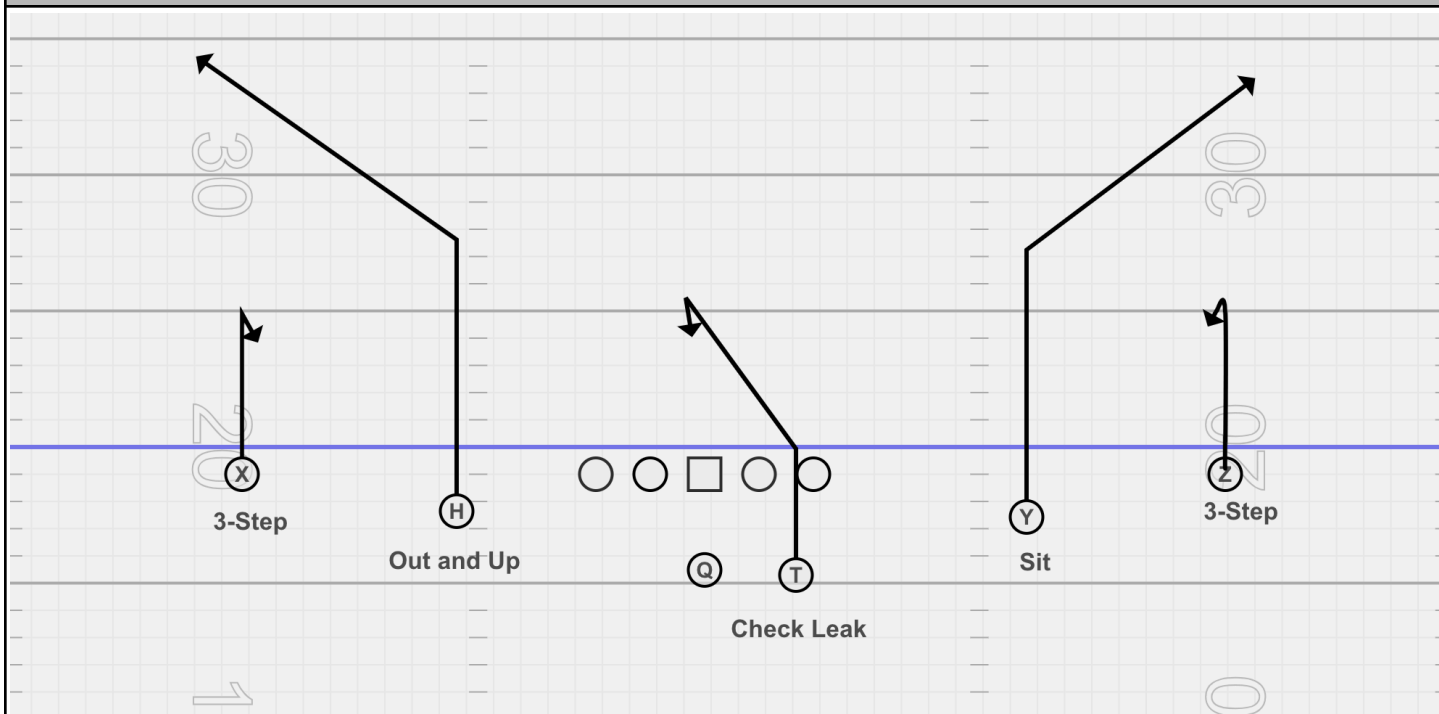

# 98 (SMASH)

Playside Assignment	Position	Backside Assignment
PASS PRO	<b>Center</b>	
PASS PRO	<b>Guard</b>	PASS PRO
PASS PRO	<b>Tackle</b>	PASS PRO
	<b>T</b>	PASS PRO

<b>X-</b> 3-Step hitch.	<b>Y-</b> Corner.
-------------------------	-------------------

<b>H-</b> Corner.	<b>Z-</b> 3-Step hitch
-------------------	------------------------

**QB-** Check for slot where the safety has inside leverage to throw the corner. Pick a side and stick with it. Read corner-stop-over the ball.