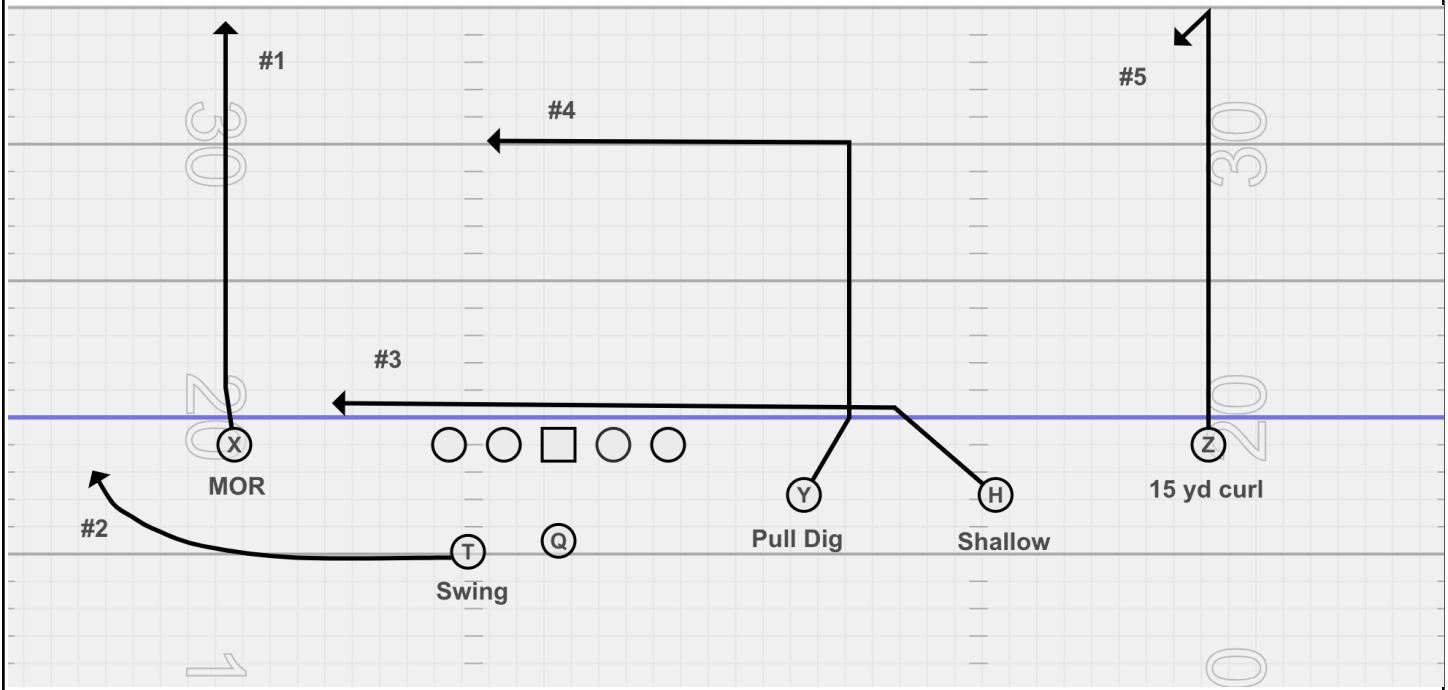

# 97 (TRAIL)

Playside Assignment	Position	Backside Assignment
PASS PRO	<b>Center</b>	
PASS PRO	<b>Guard</b>	PASS PRO
PASS PRO	<b>Tackle</b>	PASS PRO
	<b>T</b>	PASS PRO

<b>X-</b> MOR.	<b>Y-</b> Pull Dig. Read MLB for green grass.
----------------	---

<b>H-</b> Shallow. Read OLB and if they follow the T on the swing. If they follow sit in open grass.	<b>Z-</b> 15 yard curl.
--	-------------------------

**QB-** Progression: MOR, Swing, Shallow, Dig, Curl