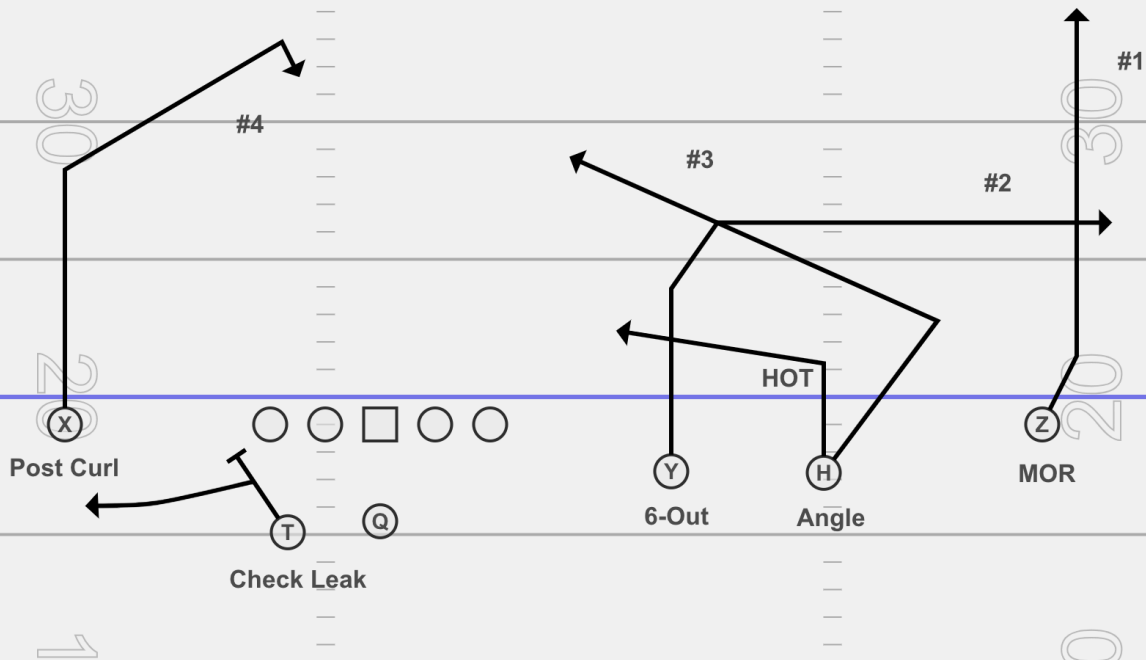

94 (Y-SAIL)

Playside Assignment	Position	Backside Assignment
PASS PRO	Center	
PASS PRO	Guard	PASS PRO
PASS PRO	Tackle	PASS PRO
	T	PASS PRO

X- Post Curl. Look for the Safety and how they are aligned on the field. If one high, sit on the hash and understand you are the fourth read. If 2 high, continue route to middle of field.

Y- 6-step sail route. Outside release. Plant at 6 steps, climb at 7 steps and try to get flat to the sideline at 8 steps.

H- Angle route. Know that you are the hot on this play. Look for blitzing LB from the boundary or a secondary blitz.

Z- MOR

QB- Progression: Vertical, Dig, Angle, to Post Curl. H is the hot vs. blitz