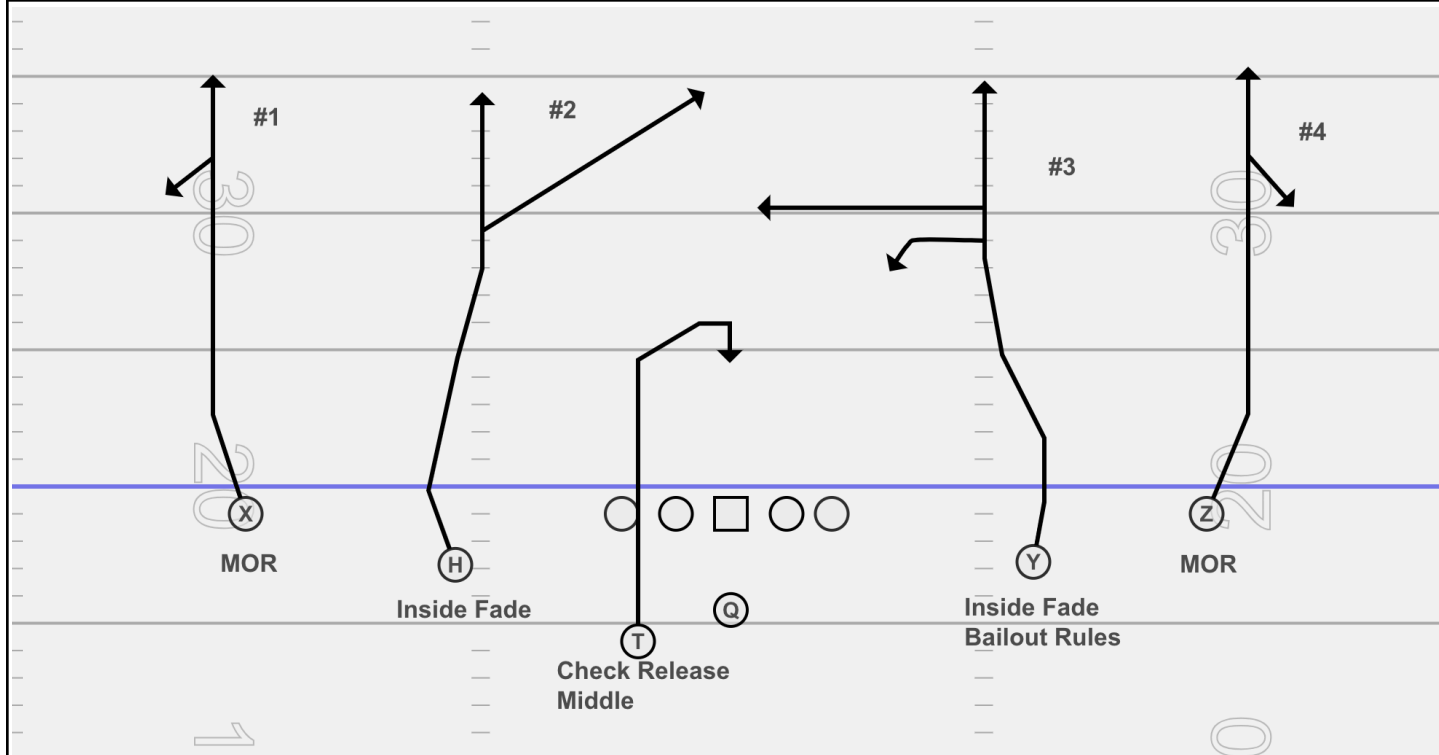

## 6 (4 VERTS)

| Playside Assignment | Position      | Backside Assignment |
|---------------------|---------------|---------------------|
| PASS PRO            | <b>Center</b> |                     |
| PASS PRO            | <b>Guard</b>  | PASS PRO            |
| PASS PRO            | <b>Tackle</b> | PASS PRO            |
|                     | <b>T</b>      | PASS PRO            |

All WR have MOR (Mandatory Outside Release)

### Bailout Rules

If you are uncovered you will continue your vertical route into the deep portion of the field.

If you are covered, you will break off their route or "bail out." Bail out at 10 yards from the ball.

Slots- Bail In

Outsides- Bail Out

2x2 Rules

Y is the HOT

**QB-** Read Left to Right.